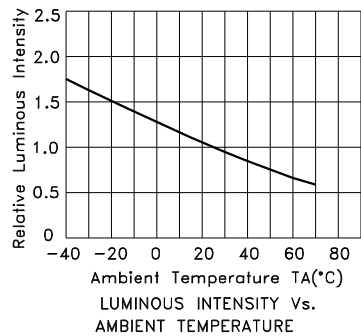

Super Bright Yellow BLB101SYC-6V-P