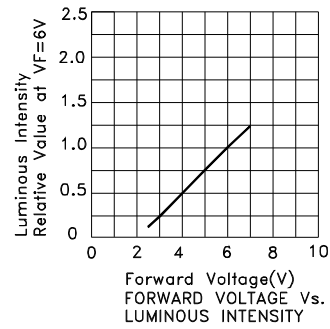

Super Bright Yellow BLB101SYC-6V-P