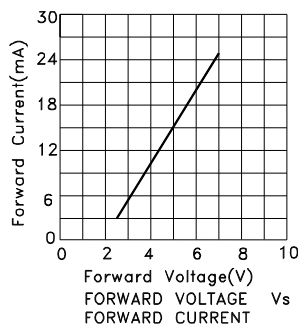

Super Bright Yellow BLB101SYC-6V-P