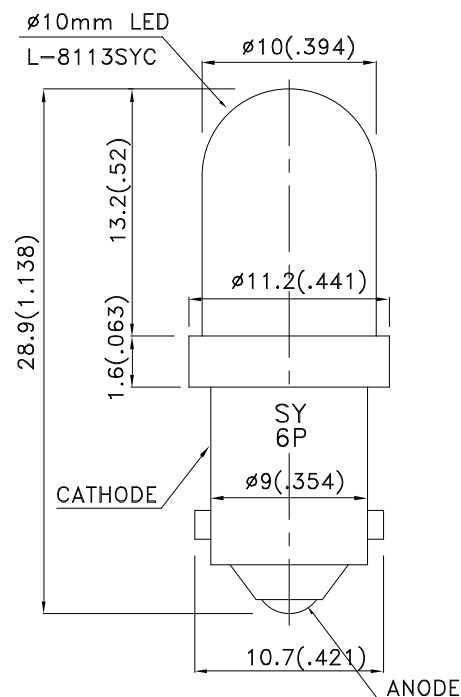

Part Number: BLB101SYC-6V-P

Super Bright Yellow

Features

- Built-in current limiting resistor for direct application of different across current.
- Long life.
- Low current, power savings.
- Low maintenance.
- Different color available.
- Solid state, high vibration resistant.
- 6V internal resistor
- RoHS compliant.

Description

The Super Bright Yellow device is made with AlGaInP (on GaAs substrate) light emitting diode chip.

Package Dimensions

Notes:

1. All dimensions are in millimeters (inches).
2. Tolerance is ± 0.25 (0.01") unless otherwise noted.
3. The specifications, characteristics and technical data described in the datasheet are subject to change without prior notice.

Selection Guide

Part No.	Dice	Lens Type	Iv (mcd) V= 6V		Viewing Angle
			Min.	Typ.	2θ1/2
BLB101SYC-6V-P	Super Bright Yellow (AlGaInP)	Water Clear	2700	3600	20°

Note:

1. θ1/2 is the angle from optical centerline where the luminous intensity is 1/2 of the optical peak value.

Electrical / Optical Characteristics at TA=25°C

Symbol	Parameter	Device	Typ.	Max.	Units	Test Conditions
λ_{peak}	Peak Wavelength	Super Bright Yellow	590		nm	V _F =6V
λ_D	Dominant Wavelength	Super Bright Yellow	590		nm	V _F =6V
$\Delta\lambda_{1/2}$	Spectral Line Half-width	Super Bright Yellow	28		nm	V _F =6V
I _F	Forward Current	Super Bright Yellow	20	25	mA	V _F =6V
I _R	Reverse Current	Super Bright Yellow		10	uA	V _R = 5V