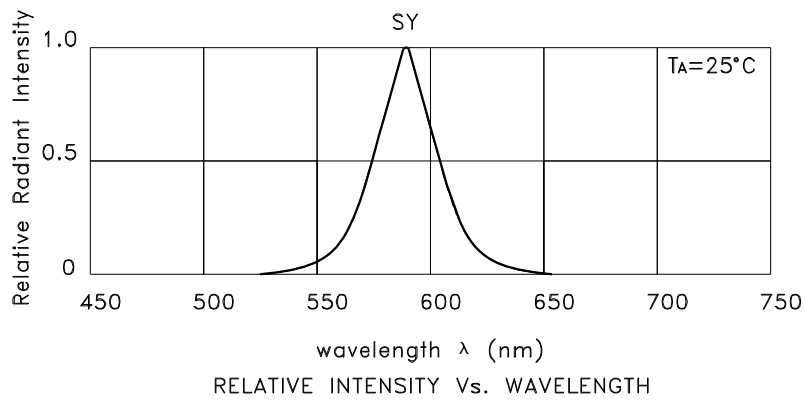

Super Bright Yellow BLB101SYC-6V-P