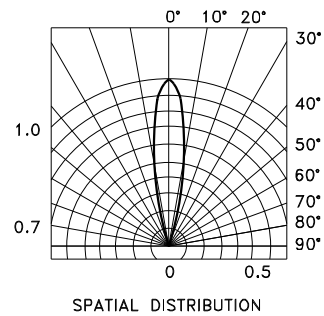

Super Bright Yellow BLB101SYC-6V-P