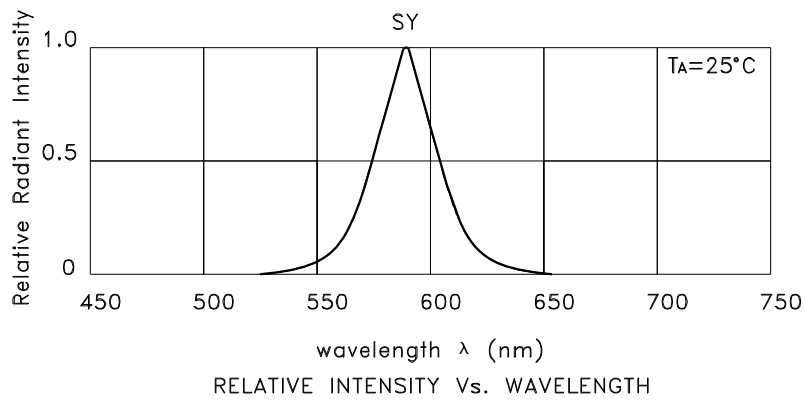

Super Bright Yellow BLB101SYC-12V-P