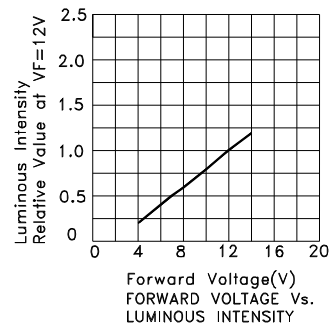

Super Bright Yellow BLB101SYC-12V-P