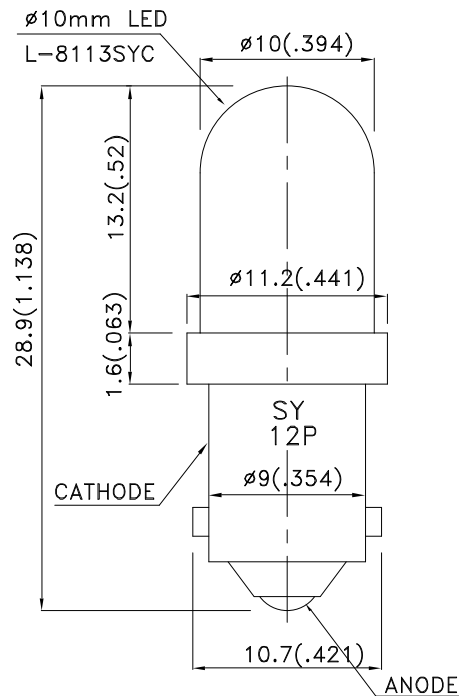

Part Number: BLB101SYC-12V-P

Super Bright Yellow

Features

- Built-in current limiting resistor for direct application of different across current.
- Long life.
- Low current, power savings.
- Low maintenance.
- Different color available.
- Solid state, high vibration resistant.
- 12V internal resistor
- RoHS compliant.

Description

The Super Bright Yellow device is made with AlGaInP (on GaAs substrate) light emitting diode chip.

Package Dimensions

Notes:

1. All dimensions are in millimeters (inches).
2. Tolerance is $\pm 0.25(0.01)$ unless otherwise noted.
3. The specifications, characteristics and technical data described in the datasheet are subject to change without prior notice.

Selection Guide

Part No.	Dice	Lens Type	Iv (mcd) V= 12V		Viewing Angle
			Min.	Typ.	2θ1/2
BLB101SYC-12V-P	Super Bright Yellow (AlGaInP)	Water Clear	2300	3300	20°

Note:

1. θ1/2 is the angle from optical centerline where the luminous intensity is 1/2 of the optical peak value.

Electrical / Optical Characteristics at TA=25°C

Symbol	Parameter	Device	Typ.	Max.	Units	Test Conditions
λpeak	Peak Wavelength	Super Bright Yellow	590		nm	V _F =12V
λD	Dominant Wavelength	Super Bright Yellow	590		nm	V _F =12V
Δλ1/2	Spectral Line Half-width	Super Bright Yellow	28		nm	V _F =12V
I _F	Forward Current	Super Bright Yellow	16	20	mA	V _F =12V
I _R	Reverse Current	Super Bright Yellow		10	μA	V _R = 5V