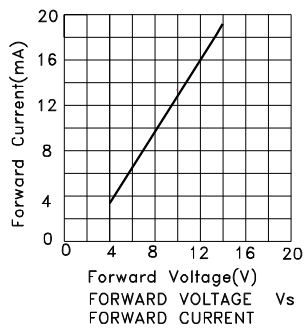

Super Bright Yellow BLB101SYC-12V-P