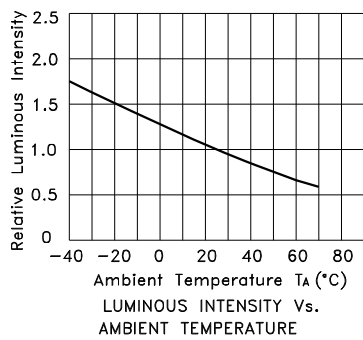

Super Bright Yellow BLB101SYC-12V-P