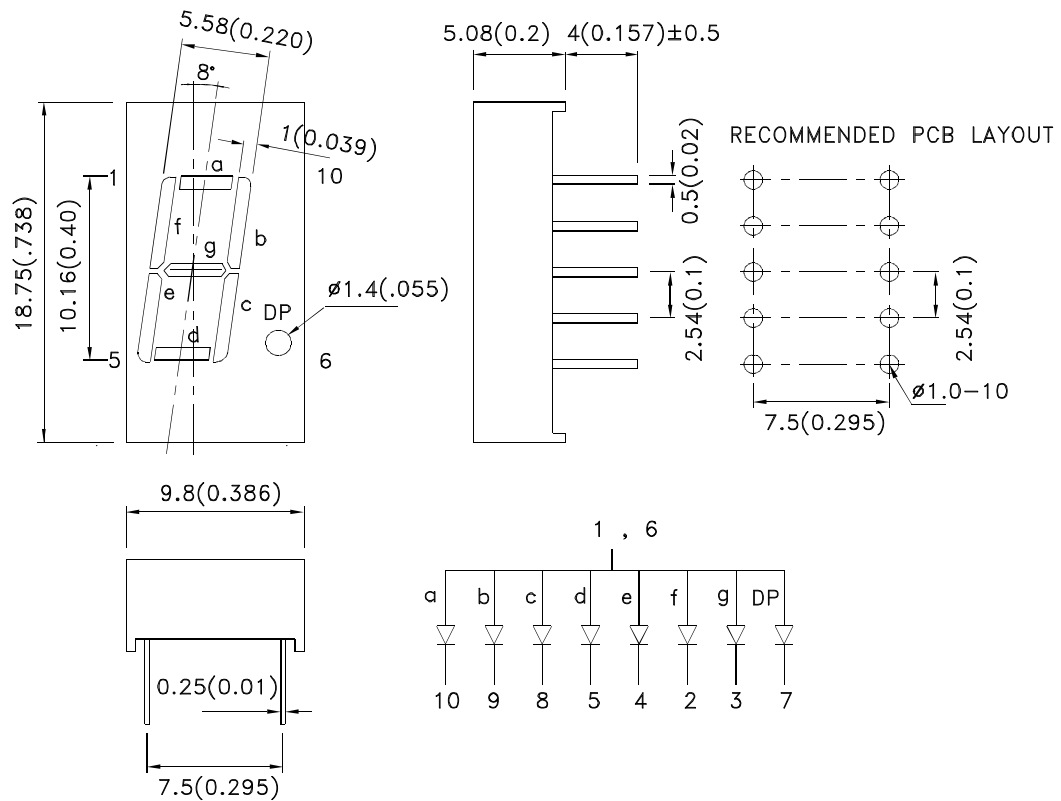

### Features

- 0.4 inch digit height.
- Excellent character appearance.
- Easy mounting on P.C. boards or sockets.
- Mechanically rugged.
- Standard : gray face, white segment.
- RoHS compliant.

### Package Dimensions & Internal Circuit Diagram

#### Notes:

1. All dimensions are in millimeters (inches), Tolerance is  $\pm 0.25(0.01)$  unless otherwise noted.
2. The specifications, characteristics and technical data described in the datasheet are subject to change without prior notice.

Notes:

1. 1/10 Duty Cycle, 0.1ms Pulse Width.  
2. 2mm below package base.

Green

SA04-12CGKWA