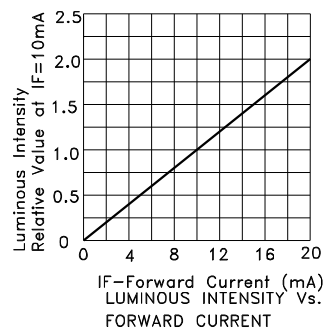

Green

SA04-12CGKWA