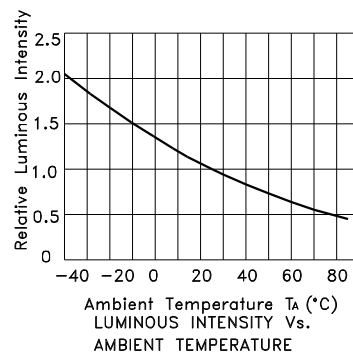

Green

SA04-12CGKWA