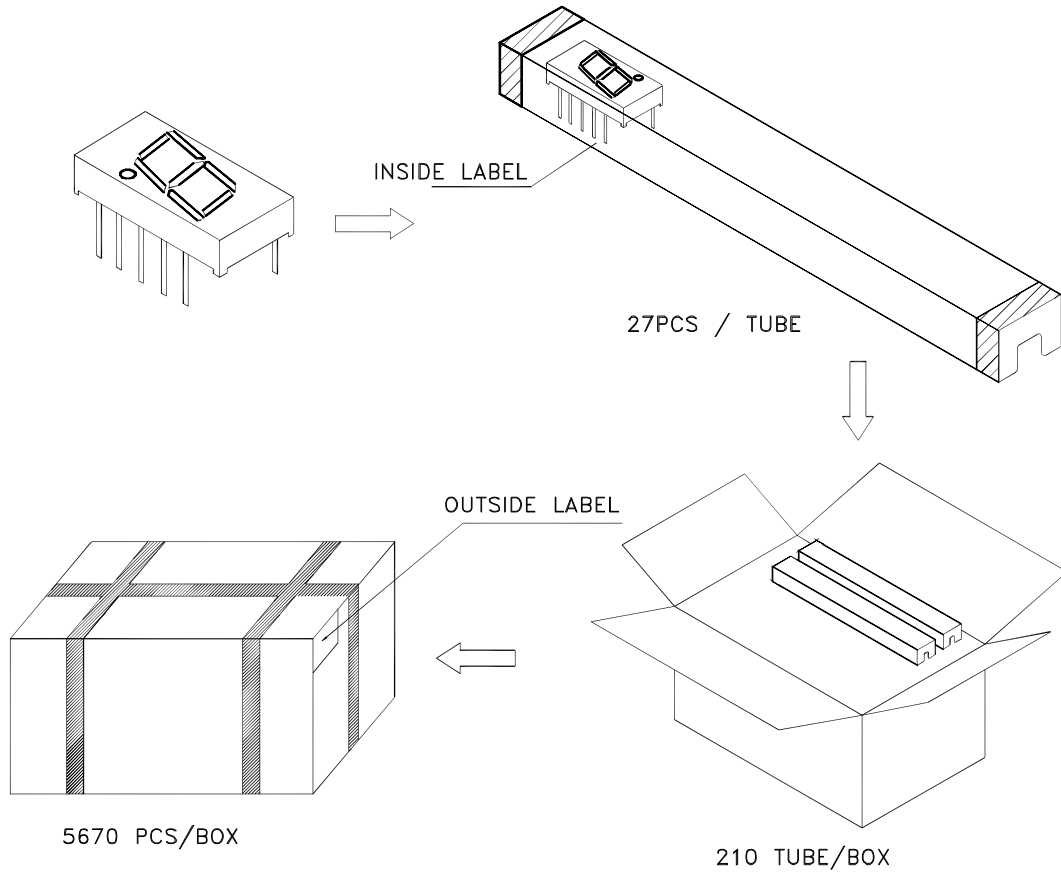

PACKING & LABEL SPECIFICATIONS

SA04-12CGKWA

Inside Label On IC-Tube