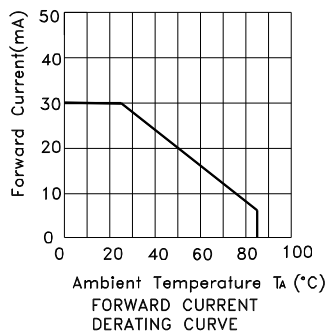

Green

SA04-12CGKWA