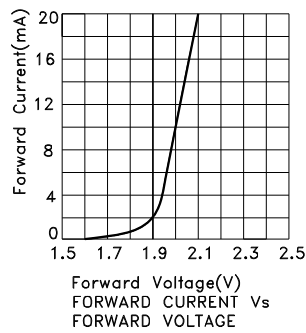

Green

SA04-12CGKWA