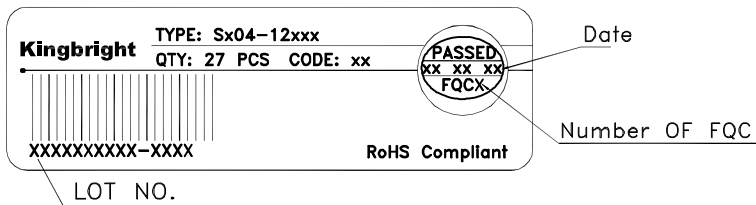

Outside Label On Box