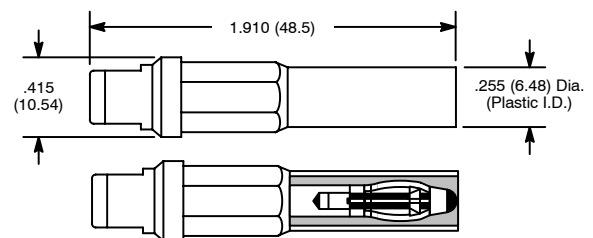

TL-029

Specifications

IEC 1010 Rating: 1000V CAT3, 1500V CAT2, 20 Amps

NEW
NEW