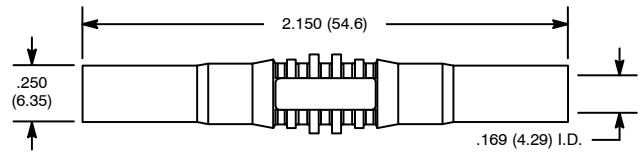

TL-030

Specifications

IEC 1010 Rating: 1000V, 15 Amps

	NTE Type No.	Color	Diag No.
NEW	72-182-0	Black	TL-030
NEW	72-182-2	Red	TL-030