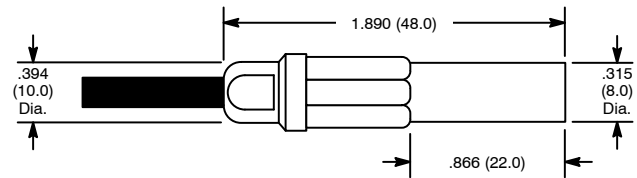

TL-021

Specifications

IEC 1010 Rating: 1000V CAT3 ☐ 20 Amps