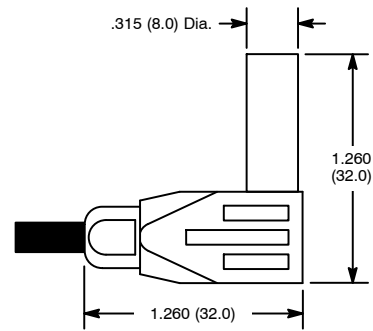

TL-024

Specifications

IEC 1010 Rating: 1000V CAT3 □ 20 Amps