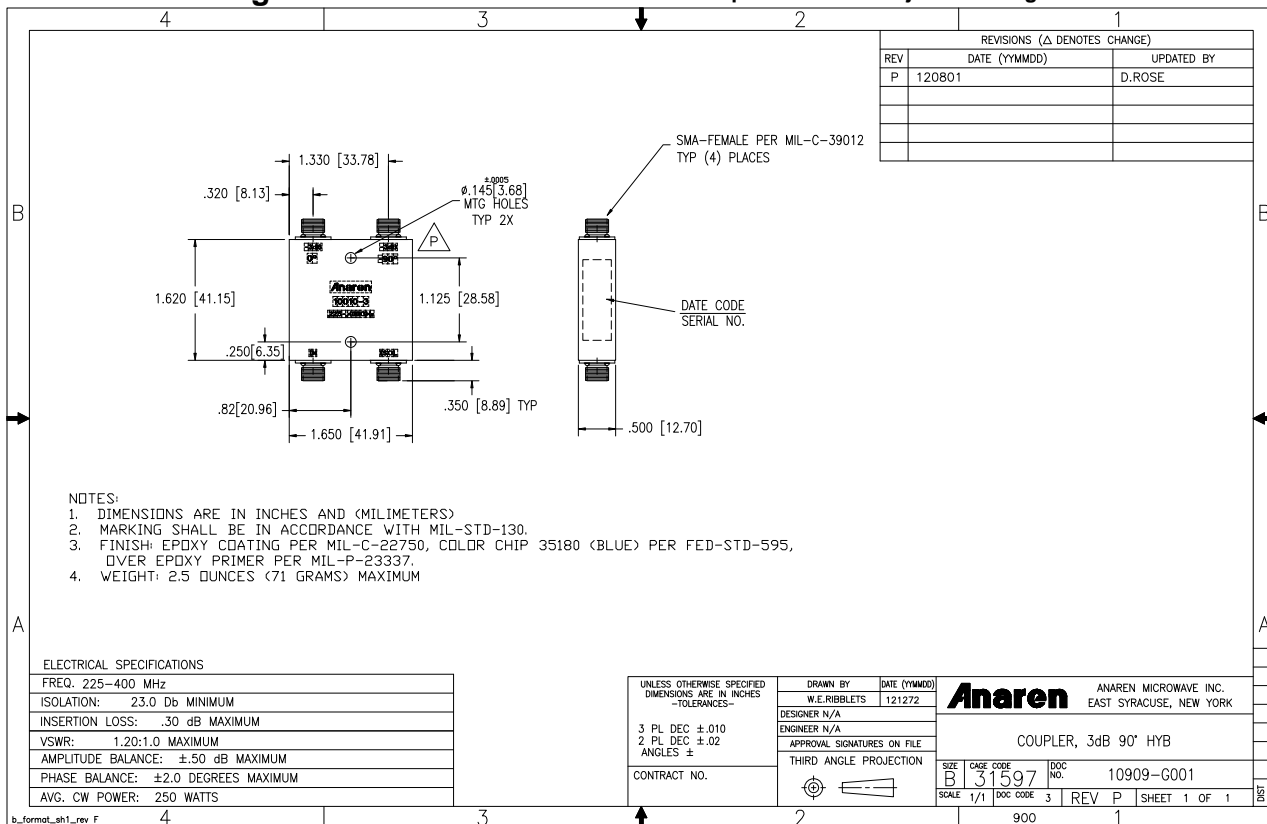

Hybrid Couplers 3 dB, 90°

Applications

- Balanced Mixers
- Antenna Feed Networks
- Phasing Networks
- Dividers/Combiners

Features

- Military Grade
- 0.225 – 0.4 GHz
- 2 – Way power Split
- Quadrature
- Connectors Per MIL-C-39012
- Rugged Aluminum Housing
- Low VSWR
- Meets MIL-E-5400 Class 3 Requirements

Outline Drawing

Electrical and Mechanical Specifications subject to change without notice.

Typical Test Data Plots

USA/Canada: (315) 432-8909
 Toll Free: (800) 411-6596
 Europe: +44 2392-232392

Typical Test Data Plots