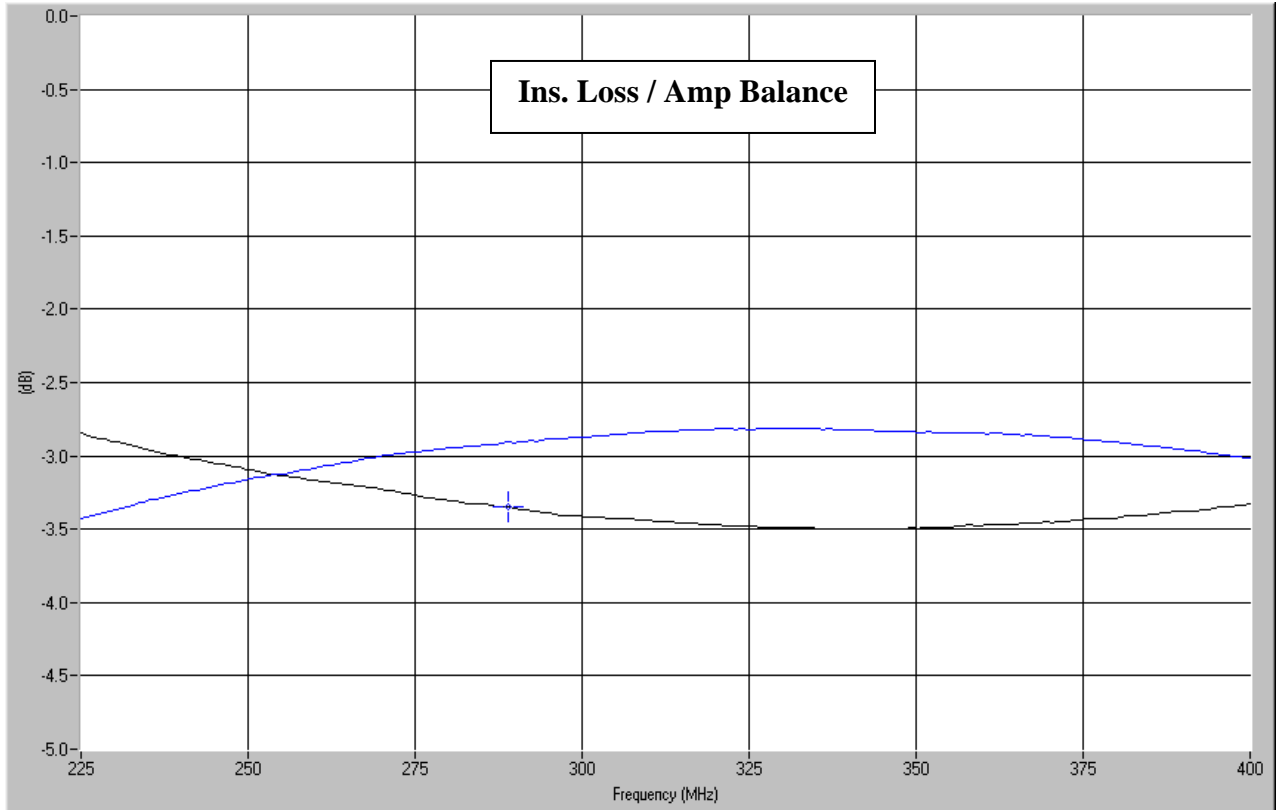

Hybrid Couplers 3 dB, 90°

Applications

- Balanced Mixers
- Antenna Feed Networks
- Phasing Networks
- Dividers/Combiners

Features

- Military Grade
- 0.225 – 0.4 GHz
- 2 – Way power Split
- Quadrature
- Connectors Per MIL-C-39012
- Rugged Aluminum Housing
- Low VSWR
- Meets MIL-E-5400 Class 3 Requirements

Outline Drawing

Electrical and Mechanical Specifications subject to change without notice.

Typical Test Data Plots

USA/Canada: (315) 432-8909
 Toll Free: (800) 411-6596
 Europe: +44 2392-232392

Typical Test Data Plots