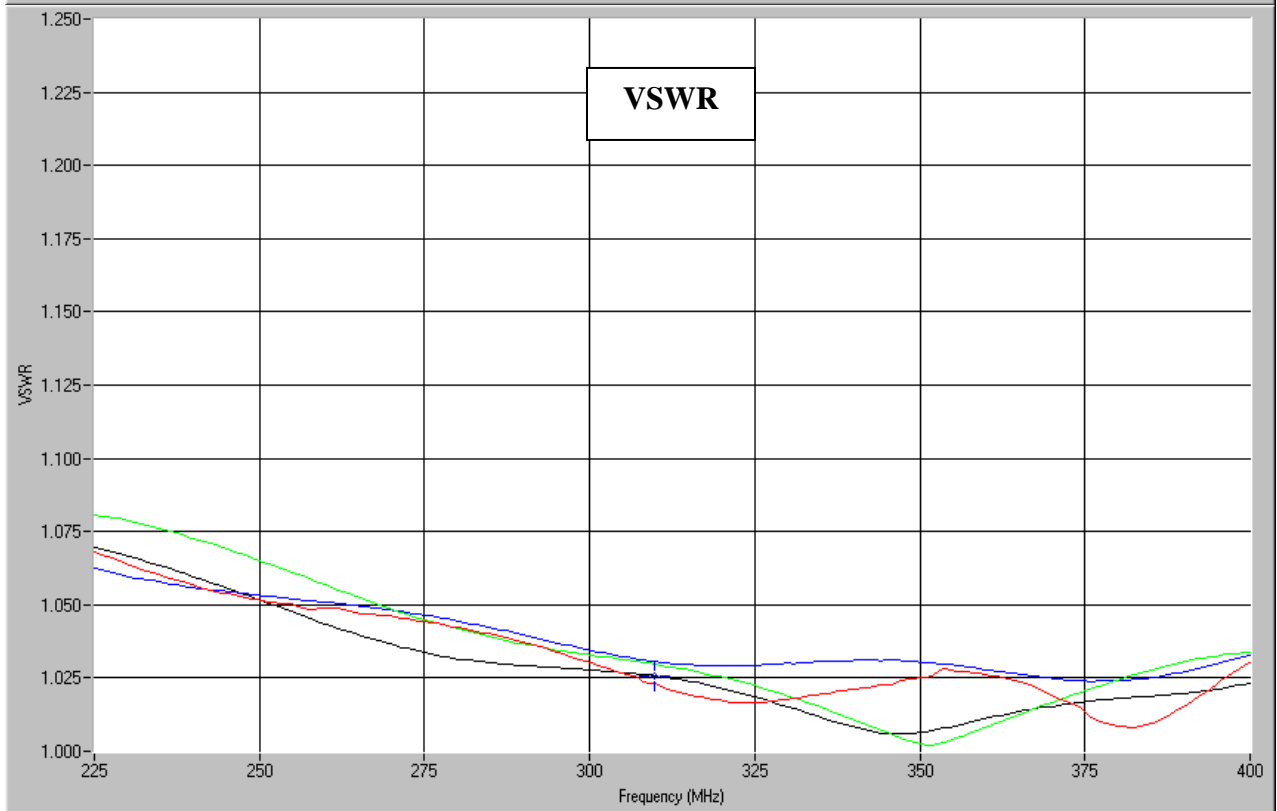

Hybrid Couplers 3 dB, 90°

Applications

- Balanced Mixers
- Antenna Feed Networks
- Phasing Networks
- Dividers/Combiners

Features

- Military Grade
- 0.225 – 0.4 GHz
- 2 – Way power Split
- Quadrature
- Connectors Per MIL-C-39012
- Rugged Aluminum Housing
- Low VSWR
- Meets MIL-E-5400 Class 3 Requirements

Outline Drawing

Electrical and Mechanical Specifications subject to change without notice.

Typical Test Data Plots

USA/Canada: (315) 432-8909
 Toll Free: (800) 411-6596
 Europe: +44 2392-232392

Typical Test Data Plots