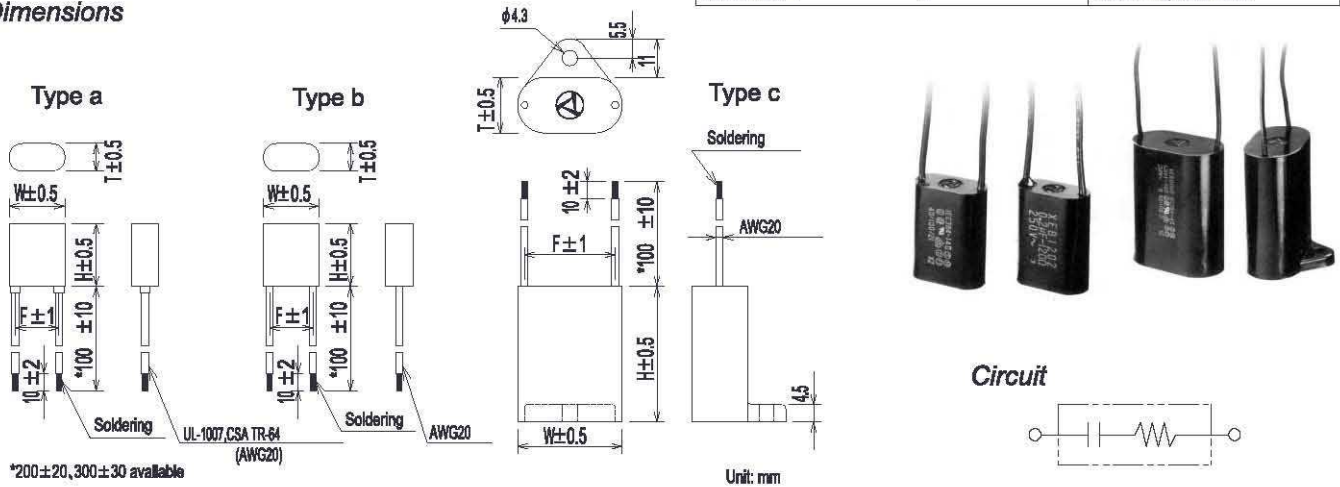

**Features**

- Rated voltage 250VAC, compact size.

**Applications**

- Suppressing noise occurring world wide Automatic machines and Office appliances.

Safety Agency : Standard		File No.
UL	: UL-1414	E47474
CSA	: CSA C22.2 No.0, No.1	LR37404, LR68886
VDE	: IEC60384-14 II , EN132400	126833, 126432
SEV	: "	Nr.99.5 50354,01
SEMKO	: "	9805093/02, 9821094/02
NEMKO	: "	P98101548, P98101872
FIMKO	: "	F111185
DEMKO	: "	307778, 307865

**Dimensions**

\*200±20, 300±30 available

Unit: mm

Circuit

**Electrical Specifications**

Rated Voltage **250VAC**

Safety Agency	Class	Model Number	Capacitance $\mu\text{F} \pm 20\%$	Resistance $\Omega \pm 30\%$	Type	Dimensions				Pulse condition (Max.)				Peak Pulse Voltage	Test Voltage	Insulation Resistance
						W	H	T	F	Peak to peak	Pulse width	Repetitive frequency	Pulse width (sec) x Frequency (Hz) max.			
	X 2	XEB01001	0.01	10(1/4W)	a	16.0	20.0	8.0	12.5	800V max.	50msec max.	120Hz max.	1200V max.	Line to Line 1250Vrms 50/60Hz 60sec	Line to Line $15 \times 10^3 \text{M}\Omega$ min. except XEB0105 0475,01010 5000M $\Omega$ min. (500Vdc)	
		XEB04701		47(1/4W)												
		XEB12001		120(1/4W)												
		XEB22001		220(1/4W)												
		XEB47001		470(1/4W)												
		XEB010033		0.033												10(1/4W)
		XEB047033	47(1/4W)													
		XEB120033	120(1/4W)													
		XEB220033	220(1/4W)													
		XEB470033	470(1/4W)													
		XEB0101	0.1		10(1/2W)	b	21.5	28.0	11.0							17.0
		XEB0471		47(1/2W)												
		XEB1201		120(1/2W)												
		XEB2201		220(1/2W)												
		XEB4701		470(1/2W)												
		XEB0102		0.2	10(1/2W)											
		XEB0472	47(1/2W)													
		XEB1202	120(1/2W)													
		XEB2202	220(1/2W)													
		XEB0103	0.3		10( 1W )											
XEB0473	47( 1W )															
XEB1203	120( 1W )															
XEB2203	220( 1W )															
XEB0105	0.5	10( 1W )														
XEB0475		47( 1W )														
XEB01010		1.0	10( 1W )													
XEB01010			1.0													