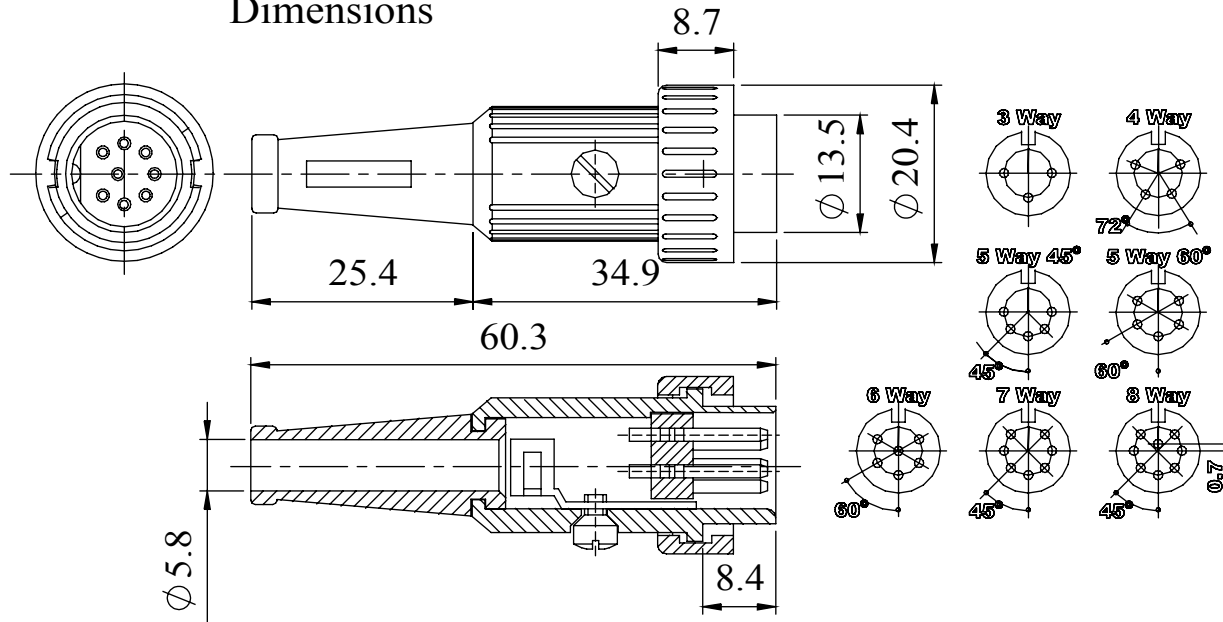

A fully screened robust range of DIN connectors for use in instrumentation and audio applications. Available in bright nickel finish with an interchangeable black plastic locking ring. Five other colours are available (sold separately). A simple half turn of the ring secures the plug onto the mating panel socket (which can also be colour coded). Robust construction incorporating cable grip and strain relief. Manufactured to DIN 41524, 45322, 45326, 45327 and 45329.

Materials	
Housing	Zinc Alloy
	Bright Nickel Plated
Moulding	Lexan 500R
Contacts	Brass Silver Plated
Cable Clamp	Mild steel Zinc Plated
Grommet	Black P.V.C
Locking Ring	Polyester, Black
Mechanical Operations	10,000 Locking Ring Torque @ 0.5 Nm
Electrical	
Rated Voltage	34 V a.c. or d.c.
Current Rating	2.A
Test Voltage	500 V r.m.s.
Insulation Resistance	103 MΩ min at 100 V d.c
Contact Resistance	10 mΩ max
Capacitance (mated)	3pF
Climatic	
Climatic category	25/070/21
Temperature Range	-25°C to +70°C
Damp heat, steady state	21 days

Dimensions

Type	Deltron No
3 Way	592-0301
4 Way	592-0401
5 Way 45°	592-0501
5 Way 60°	592-0511
6 Way	592-0601
7 Way	592-0701
8 Way	592-0801

Tel No. +44(0)1724 273200 Website www.dem-uk.com

PROPRIETARY AND CONFIDENTIAL
THE INFORMATION CONTAINED IN THIS DRAWING IS THE SOLE PROPERTY OF
ALPHA 3 MANUFACTURING.
ANY REPRODUCTION IN PART OR AS A WHOLE WITHOUT THE WRITTEN PERMISSION OF
ALPHA 3 MANUFACTURING IS PROHIBITED.

UNLESS OTHERWISE SPECIFIED:
DIMENSIONS ARE IN MILLIMETRES
LINEAR TOLERANCE:
NO DECIMAL PLACES ±0.5mm
1 DECIMAL PLACE ±0.25mm
2 DECIMAL PLACES ±0.125mm
ANGULAR TOLERANCE: ±1°

FINISH RING LOCK
DIN CONNECTORS
STANDARD PLUG
IF IN DOUBT ASK
DO NOT SCALE DRAWING

DEBURR AND BREAK
SHARP EDGES

DRAWN BY
APPROVED BY

SPB
WC

TITLE GENERAL SPECIFICATION
592 SERIES
CONNECTORS

THIRD ANGLE PROJECTION
SHEET 1 OF 1
SCALE 1:1
A4

DRAWING NO.
592 SERIES

ISSUE **06**
Release