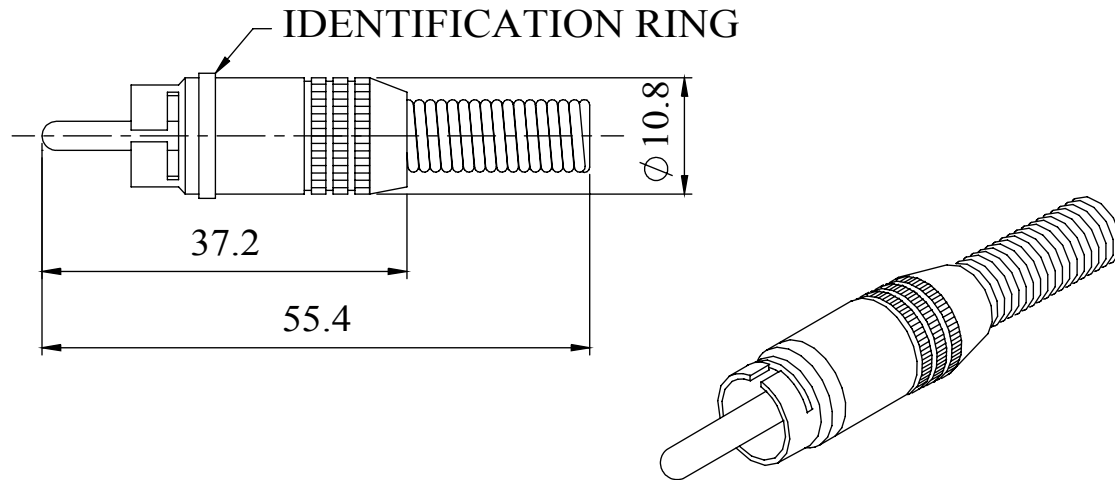

REV.	CNN	CNN DESCRIPTION	Date	Check in
04	2753	CHANGE BORDER	29/09/2010	Shaun Barron
04	2753	CHANGE BORDER	29/09/2010	Shaun Barron

A range of high quality UK manufactured phono plugs made from machined brass with various plating options.

- -Centre contact available in solid pin.
- -Ground contact with unique 'T' shape slot for maximum contact area.
- -Internal cable clamp for secure cable connection.
- -Spring strain relief.
- -Colour coded ID rings for easy cable identification.
- -Attractive body styling.
- -Maximum cable size 5.5mm

Rating -
Rated Current: 5A.
Rated Voltage: 50V
Insulation resistance - 100M Ω at 500 Vdc

Material

Centre contact :Brass, flash gold plated
Ground contact :Brass, flash gold plated
Insulation :Noryl SE1
Cable clamp :Brass, flash gold plated
Spring :Spring steel, flash gold plated
Cap :Brass, flash gold plated

Deltron Part No.	Description
334-0000	FLASH GOLD PLATED
334-0100	FLASH GOLD PLATED (BLACK ID RING)
334-0200	FLASH GOLD PLATED (BLUE ID RING)
334-0500	FLASH GOLD PLATED (RED ID RING)
334-0600	FLASH GOLD PLATED (WHITE ID RING)
334-0700	FLASH GOLD PLATED (YELLOW ID RING)

Tel No. +44(0)1724 273200 Website www.dem-uk.com

PROPRIETARY AND CONFIDENTIAL
THE INFORMATION CONTAINED IN THIS DRAWING IS THE SOLE PROPERTY OF
ALPHA 3 MANUFACTURING.
ANY REPRODUCTION IN PART OR AS A WHOLE WITHOUT THE WRITTEN PERMISSION OF
ALPHA 3 MANUFACTURING IS PROHIBITED.

UNLESS OTHERWISE SPECIFIED:
DIMENSIONS ARE IN MILLIMETRES
LINEAR TOLERANCE:
NO DECIMAL PLACES $\pm 0.5\text{mm}$
1 DECIMAL PLACE $\pm 0.25\text{mm}$
2 DECIMAL PLACES $\pm 0.125\text{mm}$
ANGULAR TOLERANCE: $\pm 1^\circ$

FINISH SEE NOTE
DEBURR AND BREAK SHARP EDGES
IF IN DOUBT ASK
DO NOT SCALE DRAWING

DRAWN BY SPB
APPROVED BY WC
THIRD ANGLE PROJECTION

SHEET 1 OF 1
SCALE 1:1
A4

TITLE GENERAL SPECIFICATION
334 SERIES
PROFESSIONAL PHONO LINE PLUG
DRAWING NO. 334 SERIES
ISSUE 04
Release