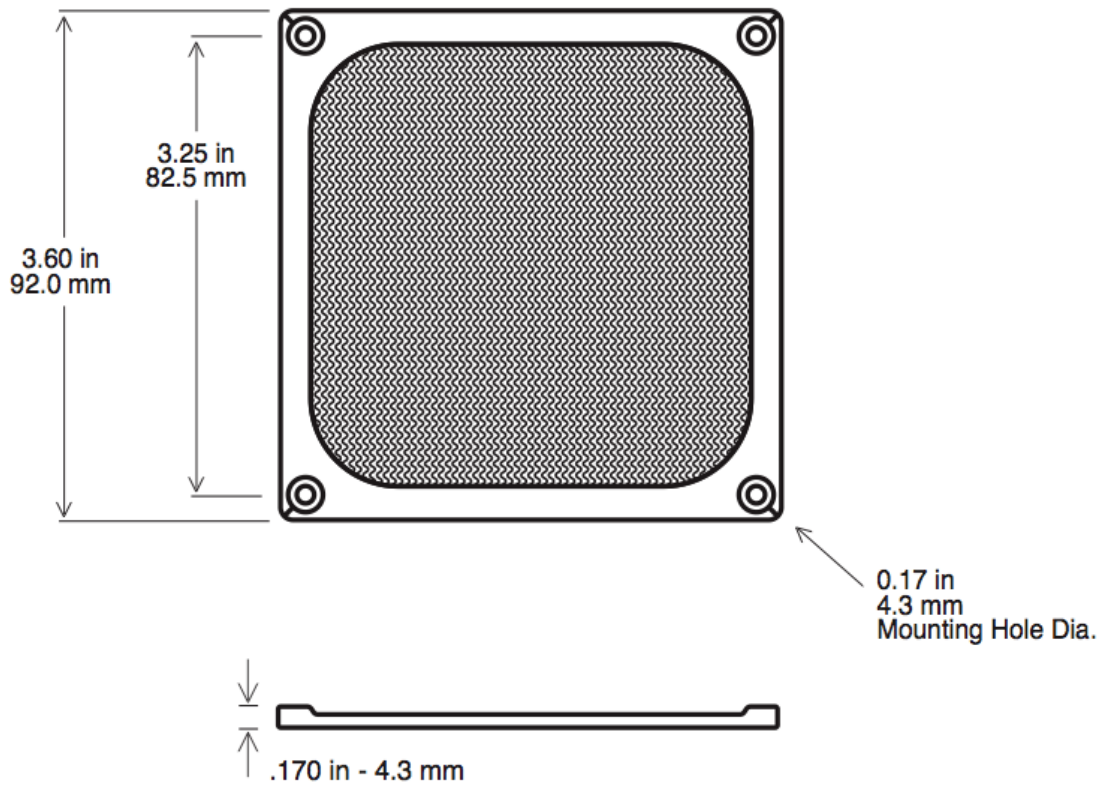

## Wire Mesh Guard for 92mm Fan

Aluminum/Stainless filters offer high levels of air passage while efficiently filtering contaminants and shielding EMI/RFI.

Tightly woven stainless corrugated mesh screen  
(30x30, 3/16" Pitch, 1/8" Deep)