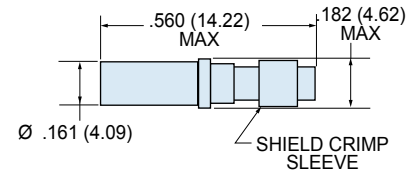

Dimensions in inches (millimeters) and are subject to change without notice.