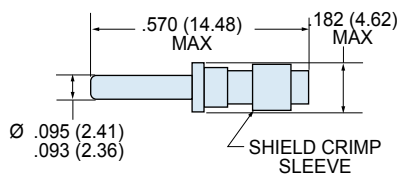

Series 80 Mighty Mouse Contacts and Tools Coaxial Contacts

Size #16 Coaxial Contacts

These #16 contacts accept 50 ohm and 75 ohm coaxial cable. Inner contact is rated at 1 amp, the outer contact 12 amps. DWV voltage rating is 800 Vac rms sea level, 250 Vac at 50,000 feet. Contacts are packaged individually and are unassembled with instruction sheet. One contact consists of outer contact, fluorocarbon dielectric, inner contact and shield crimp sleeve. Inner and outer contacts are gold-plated copper alloy. Approved to SAE AS39029. VSWR rating 1.5:1 maximum up to 700 MHz. 5000 megohm insulation resistance.

Type	Cable Size	Part Number	Military Part Number	Color Band			Tool Code
				1st	2nd	3rd	
Pin	RG174, RG316, RG179	809-114	M39029/76-424	Yellow	Red	Yellow	A, E, M, N
Pin	RG178	809-115	M39029/76-425	Yellow	Red	Green	A, E, M, N
Socket	RG174, RG316, RG179	809-116	M39029/78-432	Yellow	Orange	Red	A, E, M, N
Socket	RG178	809-117	M39029/78-433	Yellow	Orange	Orange	A, E, M, N

Size #12 Coaxial Contacts

These #12 contacts accept 50 ohm and 75 ohm coaxial cable. Inner contact is rated at 1 amp, the outer contact 12 amps. DWV voltage rating is 1000 Vac rms sea level, 250 Vac at 50,000 feet. Contacts are packaged individually and shipped unassembled with instruction sheet. One contact consists of outer contact, fluorocarbon dielectric, inner contact and shield crimp sleeve. Inner and outer contacts are gold-plated copper alloy. Approved to SAE AS39029. VSWR rating 1.5:1 maximum up to 700 MHz. 5000 megohm insulation resistance.

Type	Cable Size	Part Number	Military Part Number	Color Band			Tool Code
				1st	2nd	3rd	
Pin	RG174, RG316, RG179	809-118	M39029/28-211	Red	Brown	Brown	A, G, O, P
Pin	RG180	809-119	M39029/28-409	Yellow	Black	White	A, G, O, P
Socket	RG174, RG316, RG179	809-120	M39029/27-210	Red	Brown	Black	A, G, O, P
Socket	RG180	809-121	M39029/27-402	Yellow	Black	Red	A, G, O, P