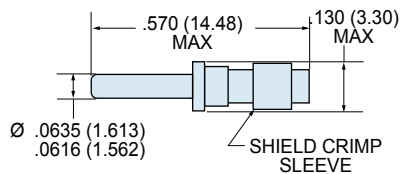

Series 80 Mighty Mouse Contacts and Tools Coaxial Contacts

Size #16 Coaxial Contacts

These #16 contacts accept 50 ohm and 75 ohm coaxial cable. Inner contact is rated at 1 amp, the outer contact 12 amps. DWV voltage rating is 800 Vac rms sea level, 250 Vac at 50,000 feet. Contacts are packaged individually and are unassembled with instruction sheet. One contact consists of outer contact, fluorocarbon dielectric, inner contact and shield crimp sleeve. Inner and outer contacts are gold-plated copper alloy. Approved to SAE AS39029. VSWR rating 1.5:1 maximum up to 700 MHz. 5000 megohm insulation resistance.

Type	Cable Size	Part Number	Military Part Number	Color Band			Tool Code
				1st	2nd	3rd	
Pin	RG174, RG316, RG179	809-114	M39029/76-424	Yellow	Red	Yellow	A, E, M, N
Pin	RG178	809-115	M39029/76-425	Yellow	Red	Green	A, E, M, N
Socket	RG174, RG316, RG179	809-116	M39029/78-432	Yellow	Orange	Red	A, E, M, N
Socket	RG178	809-117	M39029/78-433	Yellow	Orange	Orange	A, E, M, N

Size #12 Coaxial Contacts

These #12 contacts accept 50 ohm and 75 ohm coaxial cable. Inner contact is rated at 1 amp, the outer contact 12 amps. DWV voltage rating is 1000 Vac rms sea level, 250 Vac at 50,000 feet. Contacts are packaged individually and shipped unassembled with instruction sheet. One contact consists of outer contact, fluorocarbon dielectric, inner contact and shield crimp sleeve. Inner and outer contacts are gold-plated copper alloy. Approved to SAE AS39029. VSWR rating 1.5:1 maximum up to 700 MHz. 5000 megohm insulation resistance.

Type	Cable Size	Part Number	Military Part Number	Color Band			Tool Code
				1st	2nd	3rd	
Pin	RG174, RG316, RG179	809-118	M39029/28-211	Red	Brown	Brown	A, G, O, P
Pin	RG180	809-119	M39029/28-409	Yellow	Black	White	A, G, O, P
Socket	RG174, RG316, RG179	809-120	M39029/27-210	Red	Brown	Black	A, G, O, P
Socket	RG180	809-121	M39029/27-402	Yellow	Black	Red	A, G, O, P