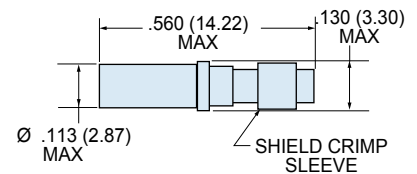

Series 80 Mighty Mouse Contacts and Tools Coaxial Contacts

Size #16 Coaxial Contacts

These #16 contacts accept 50 ohm and 75 ohm coaxial cable. Inner contact is rated at 1 amp, the outer contact 12 amps. DWV voltage rating is 800 Vac rms sea level, 250 Vac at 50,000 feet. Contacts are packaged individually and are unassembled with instruction sheet. One contact consists of outer contact, fluorocarbon dielectric, inner contact and shield crimp sleeve. Inner and outer contacts are gold-plated copper alloy. Approved to SAE AS39029. VSWR rating 1.5:1 maximum up to 700 MHz. 5000 megohm insulation resistance.

Type	Cable Size	Part Number	Military Part Number	Color Band			Tool Code
				1st	2nd	3rd	
Pin	RG174, RG316, RG179	809-114	M39029/76-424	Yellow	Red	Yellow	A, E, M, N
Pin	RG178	809-115	M39029/76-425	Yellow	Red	Green	A, E, M, N
Socket	RG174, RG316, RG179	809-116	M39029/78-432	Yellow	Orange	Red	A, E, M, N
Socket	RG178	809-117	M39029/78-433	Yellow	Orange	Orange	A, E, M, N

Size #12 Coaxial Contacts

These #12 contacts accept 50 ohm and 75 ohm coaxial cable. Inner contact is rated at 1 amp, the outer contact 12 amps. DWV voltage rating is 1000 Vac rms sea level, 250 Vac at 50,000 feet. Contacts are packaged individually and shipped unassembled with instruction sheet. One contact consists of outer contact, fluorocarbon dielectric, inner contact and shield crimp sleeve. Inner and outer contacts are gold-plated copper alloy. Approved to SAE AS39029. VSWR rating 1.5:1 maximum up to 700 MHz. 5000 megohm insulation resistance.