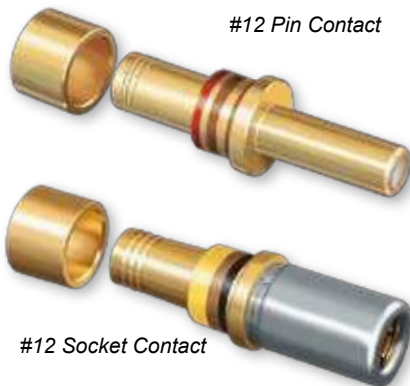

Series 80 Mighty Mouse Contacts and Tools Coaxial Contacts

Size #16 Coaxial Contacts

These #16 contacts accept 50 ohm and 75 ohm coaxial cable. Inner contact is rated at 1 amp, the outer contact 12 amps. DWV voltage rating is 800 Vac rms sea level, 250 Vac at 50,000 feet. Contacts are packaged individually and are unassembled with instruction sheet. One contact consists of outer contact, fluorocarbon dielectric, inner contact and shield crimp sleeve. Inner and outer contacts are gold-plated copper alloy. Approved to SAE AS39029. VSWR rating 1.5:1 maximum up to 700 MHz. 5000 megohm insulation resistance.

Type	Cable Size	Part Number	Military Part Number	Color Band			Tool Code
				1st	2nd	3rd	
Pin	RG174, RG316, RG179	809-114	M39029/76-424	Yellow	Red	Yellow	A, E, M, N
Pin	RG178	809-115	M39029/76-425	Yellow	Red	Green	A, E, M, N
Socket	RG174, RG316, RG179	809-116	M39029/78-432	Yellow	Orange	Red	A, E, M, N
Socket	RG178	809-117	M39029/78-433	Yellow	Orange	Orange	A, E, M, N

Size #12 Coaxial Contacts

These #12 contacts accept 50 ohm and 75 ohm coaxial cable. Inner contact is rated at 1 amp, the outer contact 12 amps. DWV voltage rating is 1000 Vac rms sea level, 250 Vac at 50,000 feet. Contacts are packaged individually and shipped unassembled with instruction sheet. One contact consists of outer contact, fluorocarbon dielectric, inner contact and shield crimp sleeve. Inner and outer contacts are gold-plated copper alloy. Approved to SAE AS39029. VSWR rating 1.5:1 maximum up to 700 MHz. 5000 megohm insulation resistance.

Type	Cable Size	Part Number	Military Part Number	Color Band			Tool Code
				1st	2nd	3rd	
Pin	RG174, RG316, RG179	809-118	M39029/28-211	Red	Brown	Brown	A, G, O, P
Pin	RG180	809-119	M39029/28-409	Yellow	Black	White	A, G, O, P
Socket	RG174, RG316, RG179	809-120	M39029/27-210	Red	Brown	Black	A, G, O, P
Socket	RG180	809-121	M39029/27-402	Yellow	Black	Red	A, G, O, P