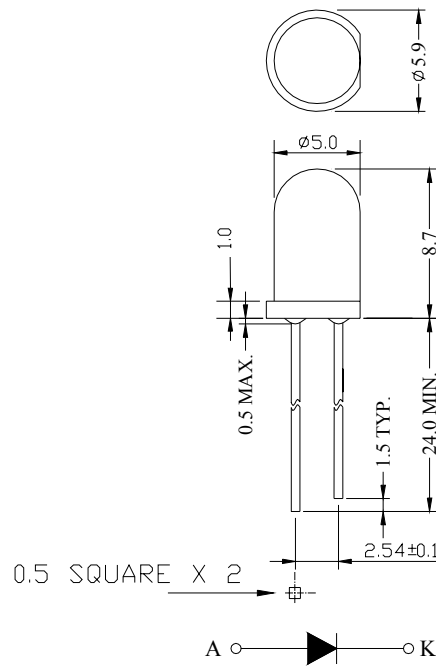

Description

This green lamp is made with GaP/GaP chip and green diffused epoxy resin.

Notes:

1. ALL DIMENSIONS ARE IN mm.
2. TOLERANCE IS±0.25mm UNLESS OTHERWISE NOTED.

Description

Part No.	LED Chip		Lens Color
	Material	Emitting Color	
MT2118-G-A	GaP/GaP	Green	Green diffused