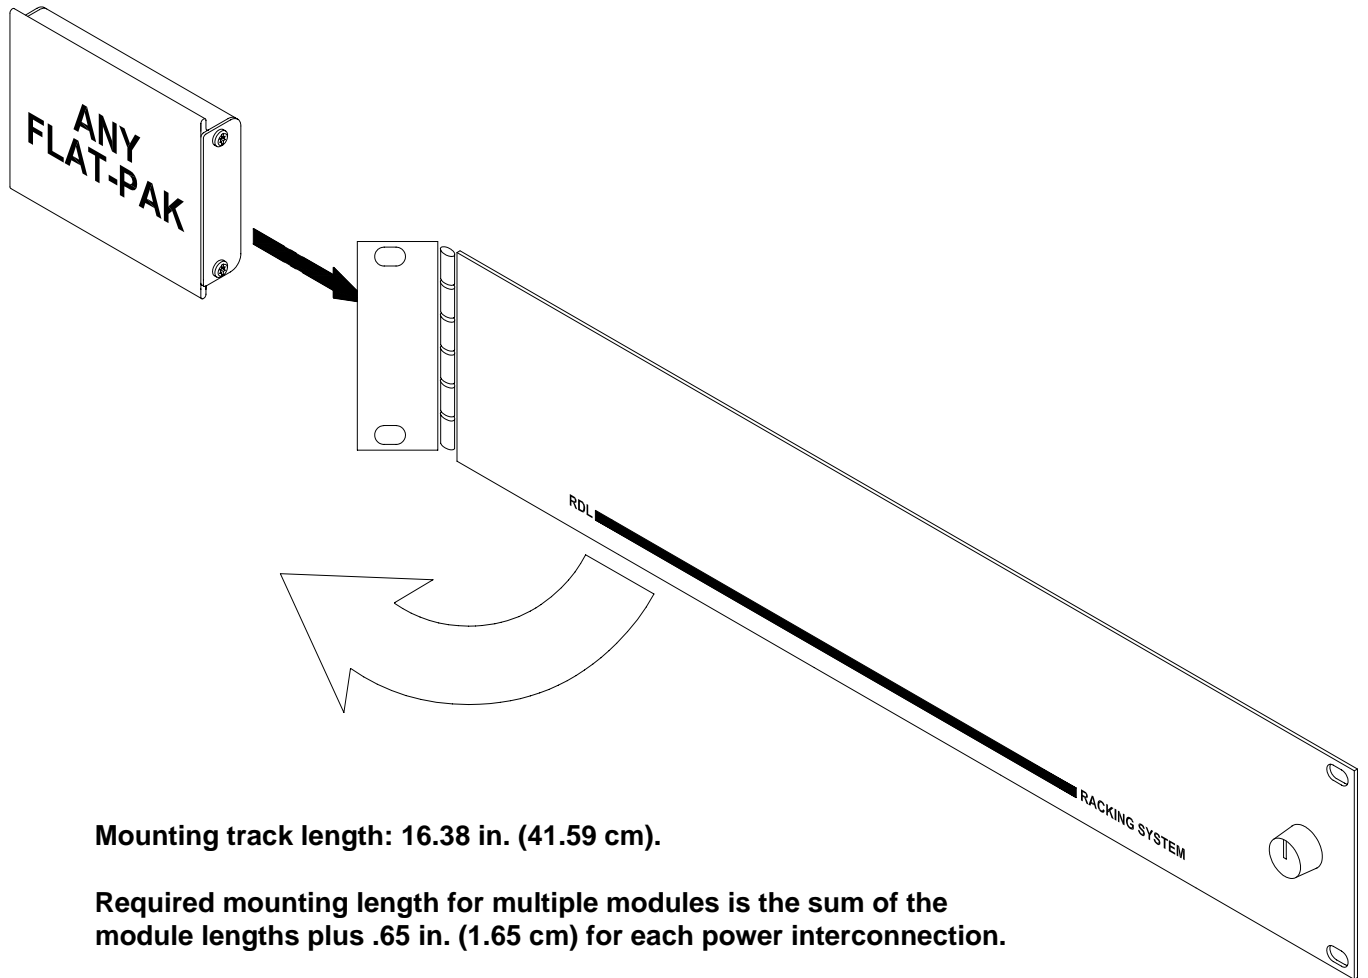

**Mounting track length: 16.38 in. (41.59 cm).**

**Required mounting length for multiple modules is the sum of the module lengths plus .65 in. (1.65 cm) for each power interconnection.**