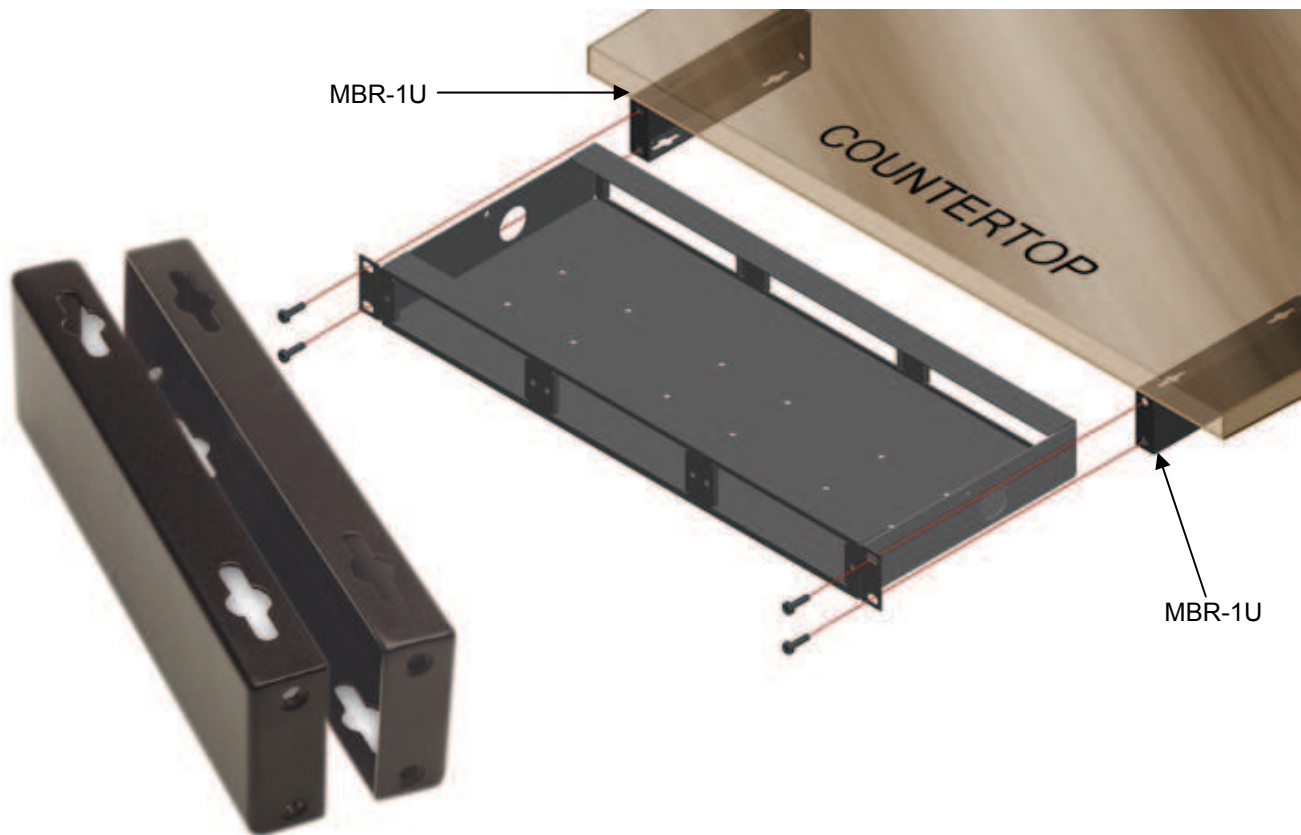

RDL[®]
Radio Design Labs

SPECIALISTS IN PRACTICAL PRECISION ENGINEERING™

ACCESSORIES

Model MBR-1U

19" Mounting Bracket - Mount 1 RU product under a shelf

The MBR-1U mounting kit contains two brackets designed to mount to any flat surface or under a shelf. The brackets hold standard 19" rack mounted equipment 1RU in height. Threads for either US #10-32 or metric M5 rack screws are provided. The MBR-1U is ideal for mounting RDL racking accessories and many 1RU industry products.