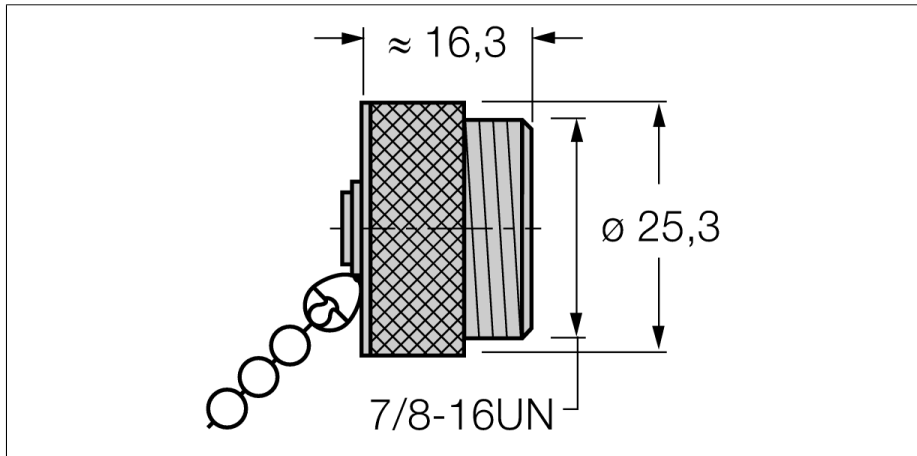

Accessories for fieldbus systems
Screw-on cap 7/8"
RSM-CC

TURCK

Industrial
Automation

- End plug for 7/8" female
- No internal wiring
- Nickel plated brass, black
- Fastening chain 150 mm

Type code
Ident no.