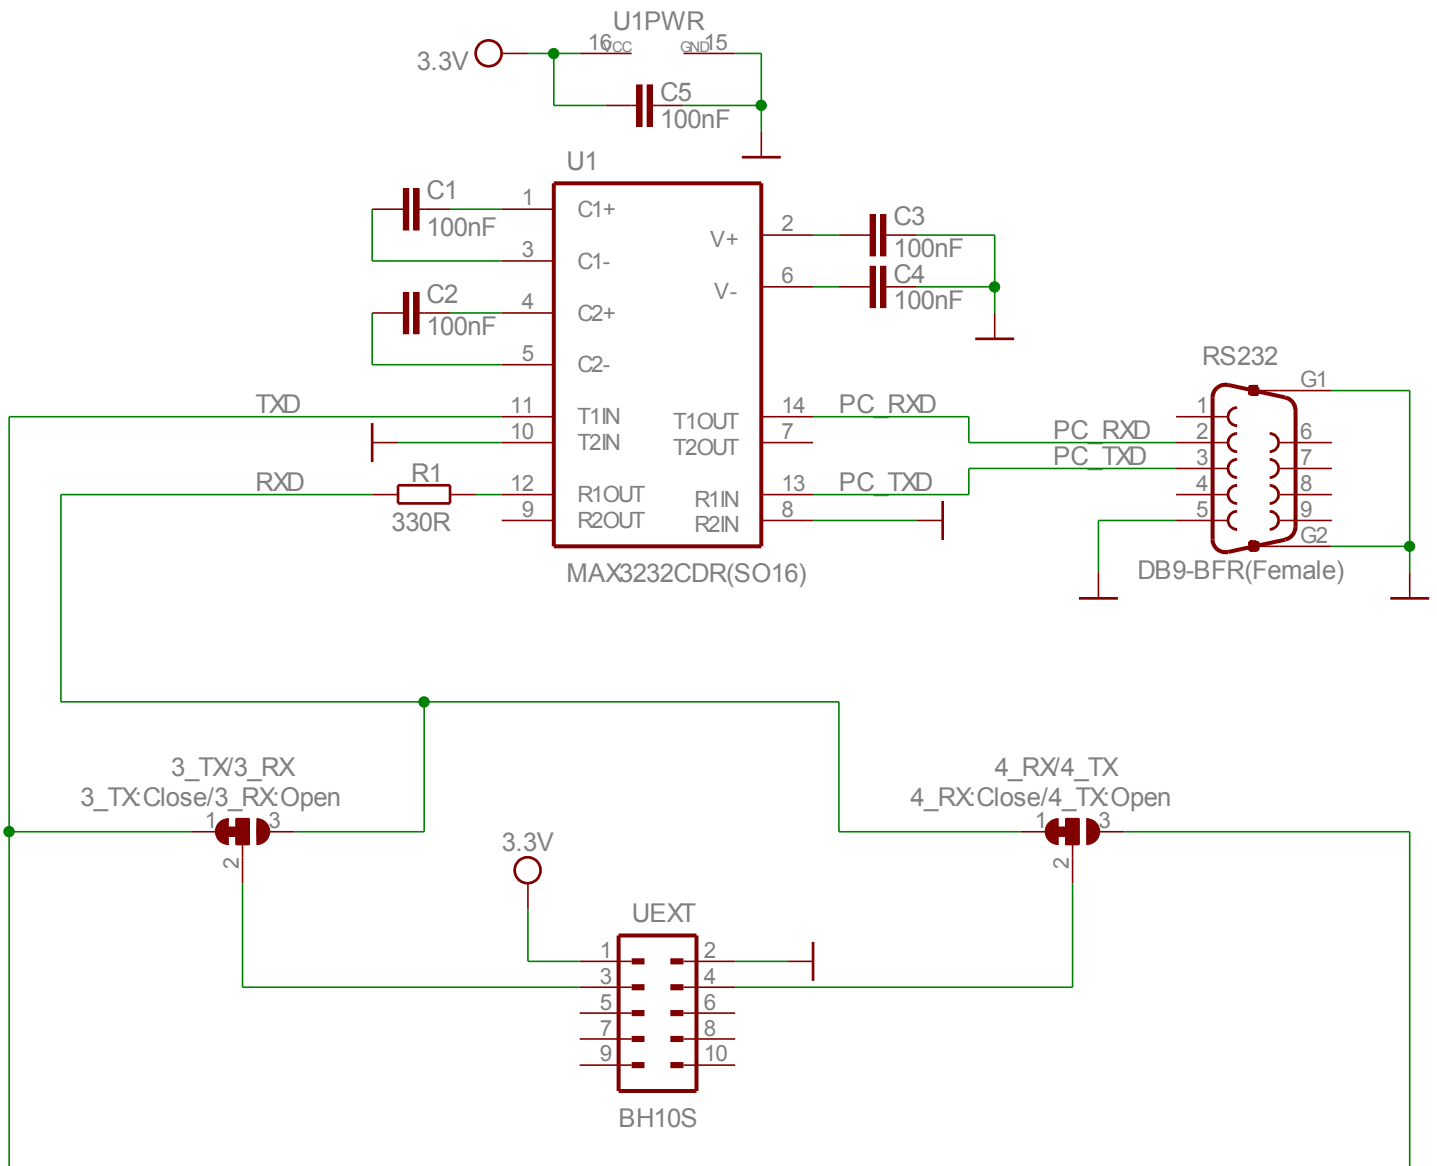

RS232 -> DCE Device

MOD-RS232_Rev_A

OLIMEX LTD BULGARIA

<http://www.olimex.com>