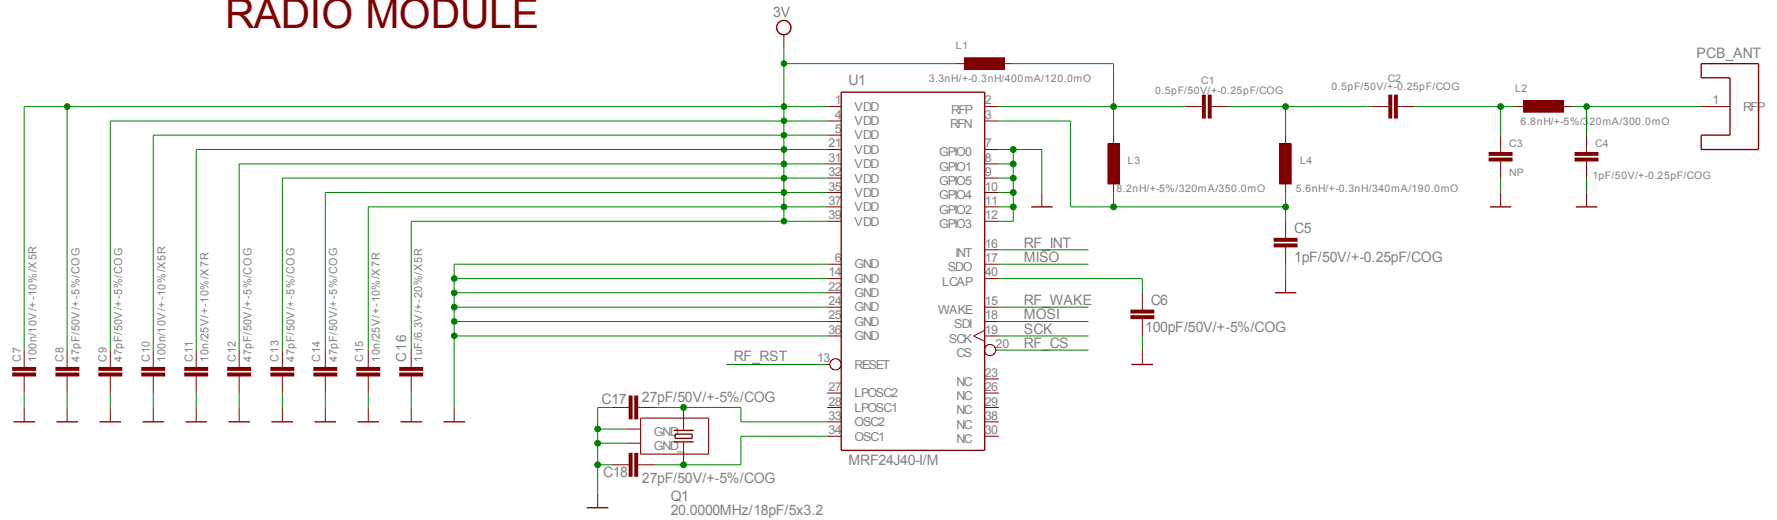

# RADIO MODULE

# RESET CIRCUIT

# I2C SENSOR