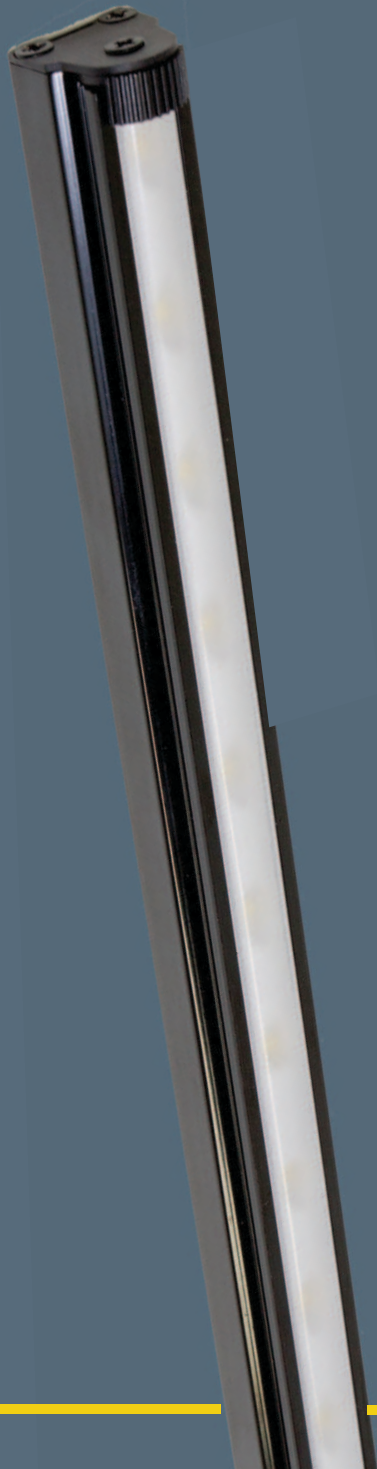

FEATURES:

- High Lumen Output
- Diffused Lens
- Directional Efficiency
- Low Profile
- Long Life
- Mercury Free
- Lead Free
- No UV

The Terrace features a durable extruded black aluminum housing and a diffused lens for maximized light output uniformity.

SPECIFICATIONS

Color Temperature	Lumen Output	Efficacy (lm/W)	Color Rendering Index (CRI)
Cool (C) - 6500K	475	75	70
Neutral (N) - 4500K	450	71	76
Warm (W) - 3000K	435	65	80

Rated Life:	50,000 hours
Beam Angle:	120°
Power Consumption:	7 Watts
Operating Temperature:	0° C ~+ 40° C
Voltage Input:	24VDC, Constant Voltage
Controls:	See Accessory SW-1001
Housing:	Extruded Aluminum, Black Polycarbonate Lens, Clear
Weight (g):	131
Dimensions:	W .76" (19.3mm) H .91" (23.2mm) L 12" (304.8mm) ** **not including mounts

DIMENSIONS

TERRACE SERIES

T2200 STANDARD (S)

ORDERING INFORMATION

Choose the option that best suits your needs and write its corresponding code on the appropriate line to form product code.

Model	Color	Type	Example
T2200	C - 6500K N - 4500K W - 3000K	S-Standard	T2200-C-S

All luminaires are easily customizable. Please contact us to inquire about customizing a luminaire to fill your needs.

Order power accessories as separate catalog numbers from the Accessories section below.
(Note: 2 mounting screws and double sided tape included for mounting of Standard luminaires)