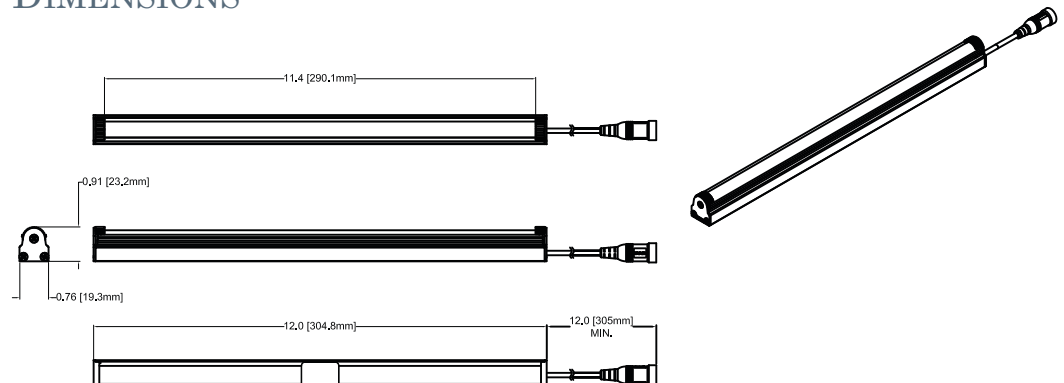

DIMENSIONS