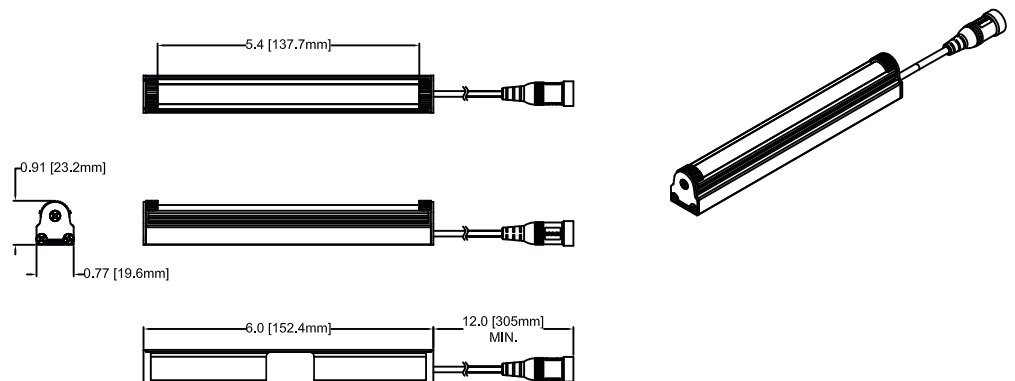

FEATURES:

- High Lumen Output
- Long Life
- Diffused Lens
- Mercury Free
- Directional Efficiency
- Lead Free
- Low Profile
- No UV

The Terrace features a durable extruded black aluminum housing and a diffused lens for maximized light output uniformity.

SPECIFICATIONS

Color Temperature	Lumen Output	Efficacy (lm/W)	Color Rendering Index (CRI)
Cool (C) – 6500K	240	75	70
Neutral (N) – 4500K	225	71	76
Warm (W) – 3000K	220	65	80

Rated Life:	50,000 hours
Beam Angle:	120°
Power Consumption:	3.5 Watts
Operating Temperature:	0° C ~+ 40° C
Voltage Input:	24VDC, Constant Voltage
Controls:	See Accessory SW-1001
Housing:	Extruded Aluminum, Black Polycarbonate Lens, Clear
Weight (g):	65
Dimensions:	W .77" (19.6mm) H .91" (23.2mm) L 6" (152.4mm) ** **not including mounts

Compliance:

Restriction of Hazardous Substances Directive (RoHS) implements EU Directive 2002 / 95 which bans placing electrical and hazardous equipment that contains more than agreed levels of hazardous substances on the EU market. For a list of these substances, visit www.rohs.gov.uk.

DIMENSIONS