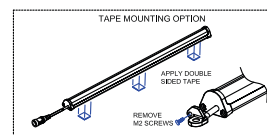

FEATURES:

- Semi-Diffused
- Instant On
- Directional Efficiency
- Mercury Free
- Low Profile
- Lead Free
- Long Life
- No UV

The Peninsula's durable plastic construction makes it an economical lightweight luminaire delivering a wide range of semi-diffused light output.

SPECIFICATIONS

Color Temperature	Lumen Output	Efficacy (lm/W)	Color Rendering Index (CRI)
Cool (C) - 6500K	190	95	80
Neutral (N) - 4500K	180	90	75
Warm (W) - 3000K	170	85	70
Soft (S) - 2700K	160	85	66

Rated Life:	50,000 hours
Beam Angle:	120°
Power Consumption:	2 Watts
Operating Temperature:	0° C ~+ 40° C
Voltage Input:	24VDC, Constant Voltage
Controls:	See Accessory SW-1001
Housing:	Extruded Plastic, Black Polycarbonate Lens, Clear
Weight:	53
Dimensions:	W .83" (21.1mm) H .60" (15.2mm) L 12" (304.8mm) ** **not including mounts

Compliance:

Restriction of Hazardous Substances Directive (RoHS) implements EU Directive 2002 / 95 which bans placing electrical and hazardous equipment that contains more than agreed levels of hazardous substances on the EU market. For a list of these substances, visit www.rohs.gov.uk.

DIMENSIONS