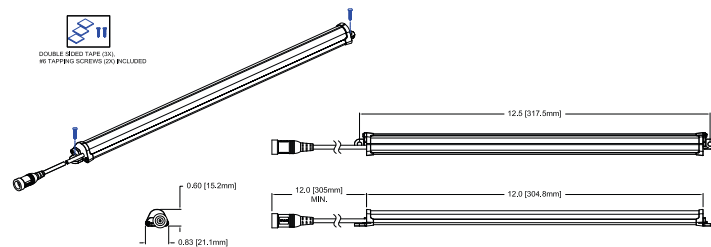

FEATURES:

- Semi-Diffused
- Instant On
- Directional Efficiency
- Mercury Free
- Low Profile
- Lead Free
- Long Life
- No UV

The Peninsula's durable plastic construction makes it an economical lightweight luminaire delivering a wide range of semi-diffused light output.

SPECIFICATIONS

Color Temperature	Lumen Output	Efficacy (lm/W)	Color Rendering Index (CRI)
Cool (C) - 6500K	190	95	80
Neutral (N) - 4500K	180	90	75
Warm (W) - 3000K	170	85	70
Soft (S) - 2700K	160	85	66

Rated Life:	50,000 hours
Beam Angle:	120°
Power Consumption:	2 Watts
Operating Temperature:	0° C ~+ 40° C
Voltage Input:	24VDC, Constant Voltage
Controls:	See Accessory SW-1001
Housing:	Extruded Plastic, Black Polycarbonate Lens, Clear
Weight:	53
Dimensions:	W .83" (21.1mm) H .60" (15.2mm) L 12" (304.8mm) ** **not including mounts

Compliance:

Restriction of Hazardous Substances Directive (RoHS) implements EU Directive 2002 / 95 which bans placing electrical and hazardous equipment that contains more than agreed levels of hazardous substances on the EU market. For a list of these substances, visit www.rohs.gov.uk.

DIMENSIONS