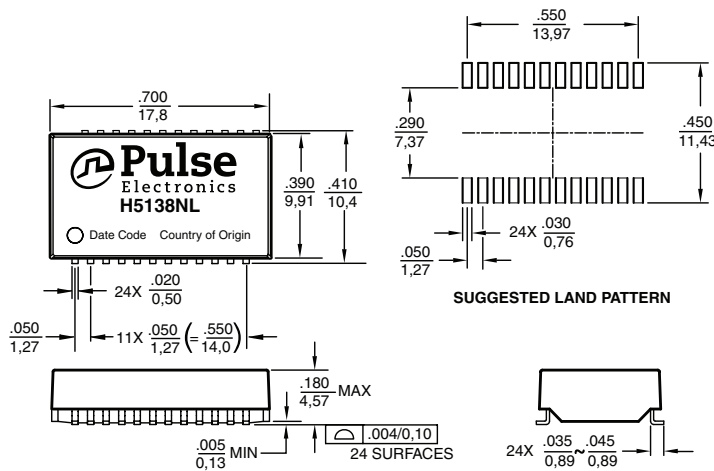

1000Base-T, Single Port Magnetics Modules

Set-top Boxes, Routers, and SOHOs

- RoHS peak reflow temperature rating 245°C
- Small footprint saves board space
- Compliant with IEEE 802.3ab standard for 1000BASE-T

Electrical Specifications @ 25°C - Operating Temperature 0°C to 70°C

Part Number	Insertion Loss (dB MAX)	Return Loss (dB MIN @ 100 Ω)				Differential to Common Mode Rejection (dB MIN)			Crosstalk (dB MIN)			Hipot (Vrms MIN)
		1-100 MHz	1-30 MHz	40-50 MHz	60-80 MHz	100 MHz	30 MHz	60 MHz	100 MHz	30 MHz	60 MHz	
H5138NL ²	-1.0	-18	-16	-12	-10	-43	-37	-33	-45	-40	-35	1500
H5149NL ²	-1.0	-18	-16	-12	-10	-43	-37	-33	-45	-40	-35	1500
HX5149NL ^{2,3}	-1.0	-16	-14.4	-12	-10	-43	-37	-33	-45	-40	-35	1500

Notes:

- Add the suffix "T" to the end of the part number for Tape & Reel option, e.g. H5138NL becomes H5138NLT.
- MSL = Moisture Sensitivity Level = 1
- Extended operating temperature (-40°C to +85°C)

Mechanicals

H5138NL

H5149NL, HX5149NL

Weight0.4 grams
Tape & Reel400
Tube25

Dimensions: Inches mm Unless otherwise specified, all tolerances are ± .010 / 0,25

Weight0.4 grams
Tape & Reel400
Tube25

USA 858 674 8100