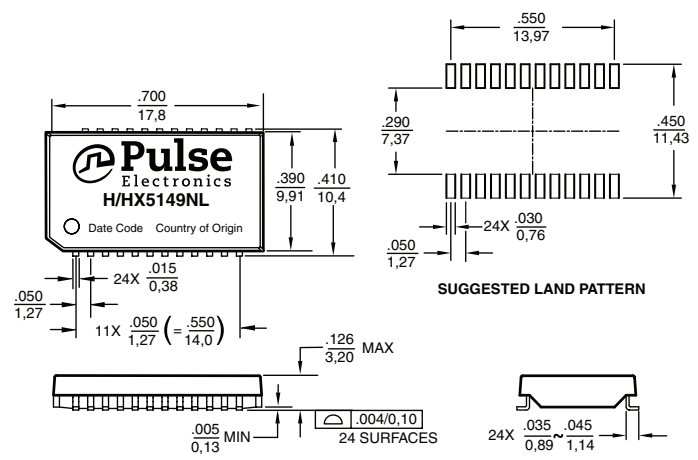

1000Base-T, Single Port Magnetics Modules

Set-top Boxes, Routers, and SOHOs

- RoHS peak reflow temperature rating 245°C
- Small footprint saves board space
- Compliant with IEEE 802.3ab standard for 1000BASE-T

Notes:

- Add the suffix "T" to the end of the part number for Tape & Reel option, e.g. H5138NL becomes H5138NLT.
- MSL = Moisture Sensitivity Level = 1
- Extended operating temperature (-40°C to +85°C)

Mechanicals

H5138NL

H5149NL, HX5149NL

Weight0.4 grams
Tape & Reel400
Tube25

Dimensions: Inches mm Unless otherwise specified, all tolerances are ± .010 / 0,25

Weight0.4 grams
Tape & Reel400
Tube25

USA 858 674 8100