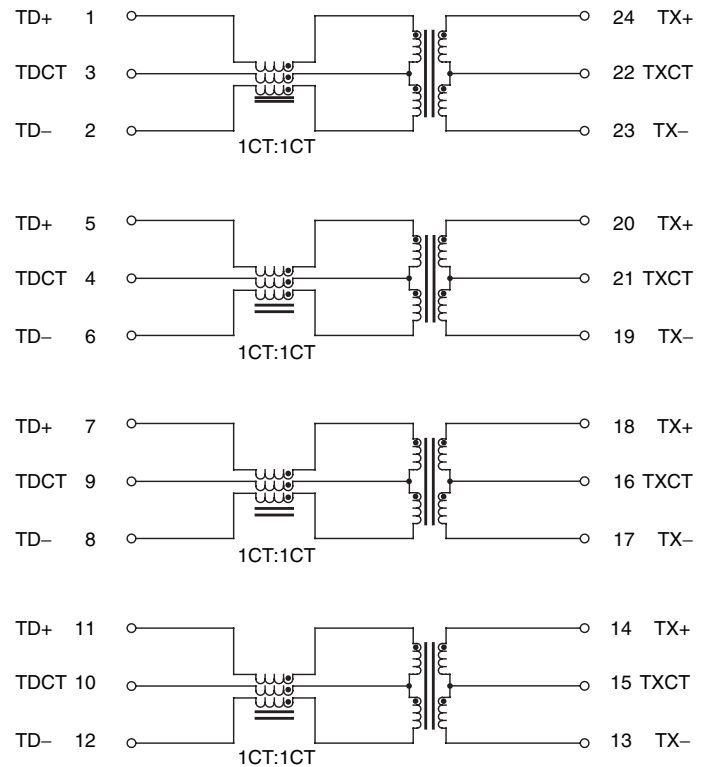

H5149NL, HX5149NL

For More Information

Pulse Worldwide Headquarters
12220 World Trade Drive
San Diego, CA
92128
U.S.A.

Tel: 858 674 8100

Pulse Europe
Einsteinstrasse 1
D-71083 Herrenberg
Germany

Tel: 49 7032 7806

Pulse China Headquarters
B402, Shenzhen Academy of
Aerospace Technology Bldg.
10th Kejinan Road
High-Tech Zone
Nanshan District
Shenzhen, PR China
518057

Pulse North China
Room 2704/2705
Super Ocean Finance
Ctr.
2067 Yan An Road
West
Shanghai 200336
China

Pulse South Asia
135 Joo Seng Road
#03-02
PM Industrial Bldg.
Singapore 368363

Tel: 65 6287 8998
Fax: 65 6287 8998

Pulse North Asia
3F, No. 198
Zhongyuan Road
Zhongli City
Taoyuan County 320
Taiwan R. O. C.
Tel: 886 3 4356768
Fax: 886 3 4356823
(Pulse)

Performance warranty of products offered on this data sheet is limited to the parameters specified. Data is subject to change without notice. Other brand and product names mentioned herein may be trademarks or registered trademarks of their respective owners. © Copyright, 2011. Pulse Electronics, Inc. All rights reserved.