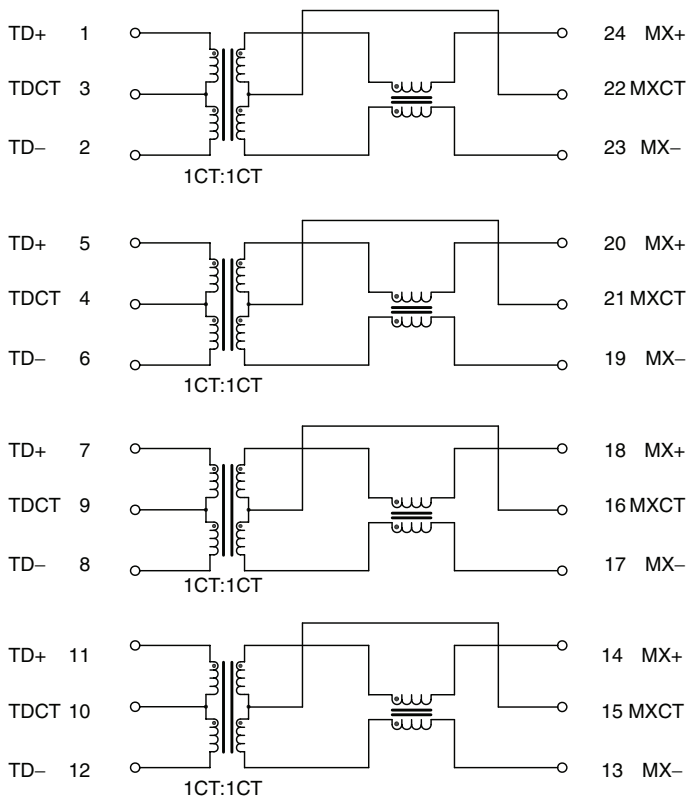

1000Base-T, Single Port Magnetics Modules

Set-top Boxes, Routers, and SOHOs

Schematics

H5138NL