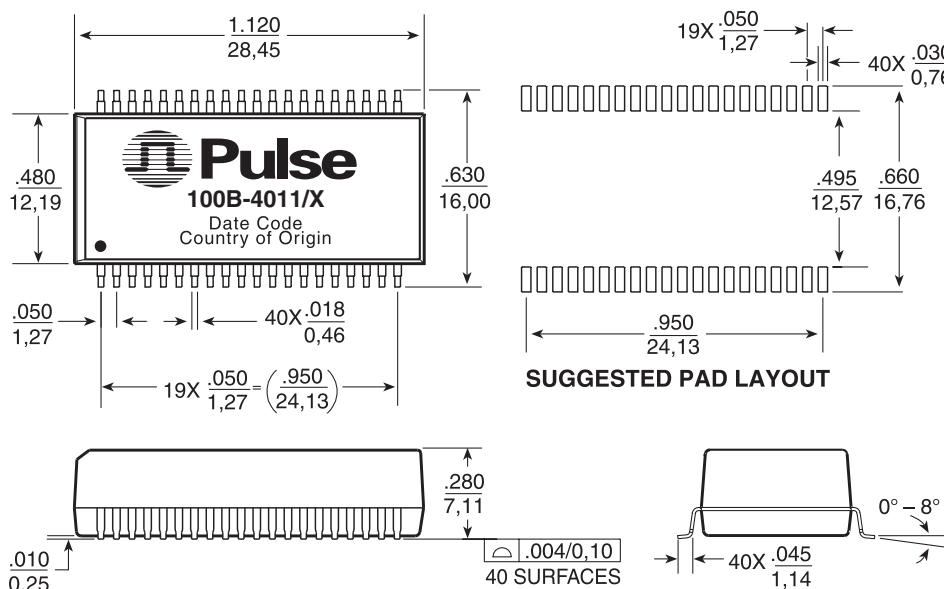

10/100BASE-TX QUAD-PORT TRANSFORMER MODULES

Military / Aerospace Grade

-  Compliant with IEEE 802.3u and ANSI X3.263 standards
-  350µH OCL with 8mA bias
-  Operating and storage temperature: -40°C to +85°C
-  IC grade transfer-molded package withstands 235°C peak temperature profile
-  AS9100 Certified (Based on and including ISO 9001:2000)
-  MSL: 3

Electrical Specifications @ 25°C

Part ^{1,2,3} Number	Insertion Loss (dB MAX)	Return Loss (dB MIN)					Crosstalk (dB MAX)				Differential to Common Mode Rejection (dB MIN)			
		0.1 - 100MHz	5MHz	30MHz	60MHz	80MHz	1MHz	30MHz	60MHz	80MHz	30MHz	60MHz	80MHz	200MHz
100B-4011	-1.2	-16	-16	-12	-12	-50	-43	-37	-33	-42	-37	-33	-25	

Notes: 1. Add suffix X for extended temp version (ie. 100B-4011X); 2. Add suffix NL for RoHS compliant version (100B-4011NL); 3. Add suffix T for tape and reel

Mechanical

100B-4011X

Weight 4.0 grams TYP
Tape and Reel 250/reel
Tray 15/tray

Dimensions: $\frac{\text{Inches}}{\text{mm}}$
Unless otherwise specified, all tolerances are $\pm \frac{.010}{0,25}$

10/100BASE-TX QUAD-PORT TRANSFORMER MODULES

Military / Aerospace Grade

Schematics

ALL CHANNELS ARE IN PHASE BETWEEN INPUT AND OUTPUT