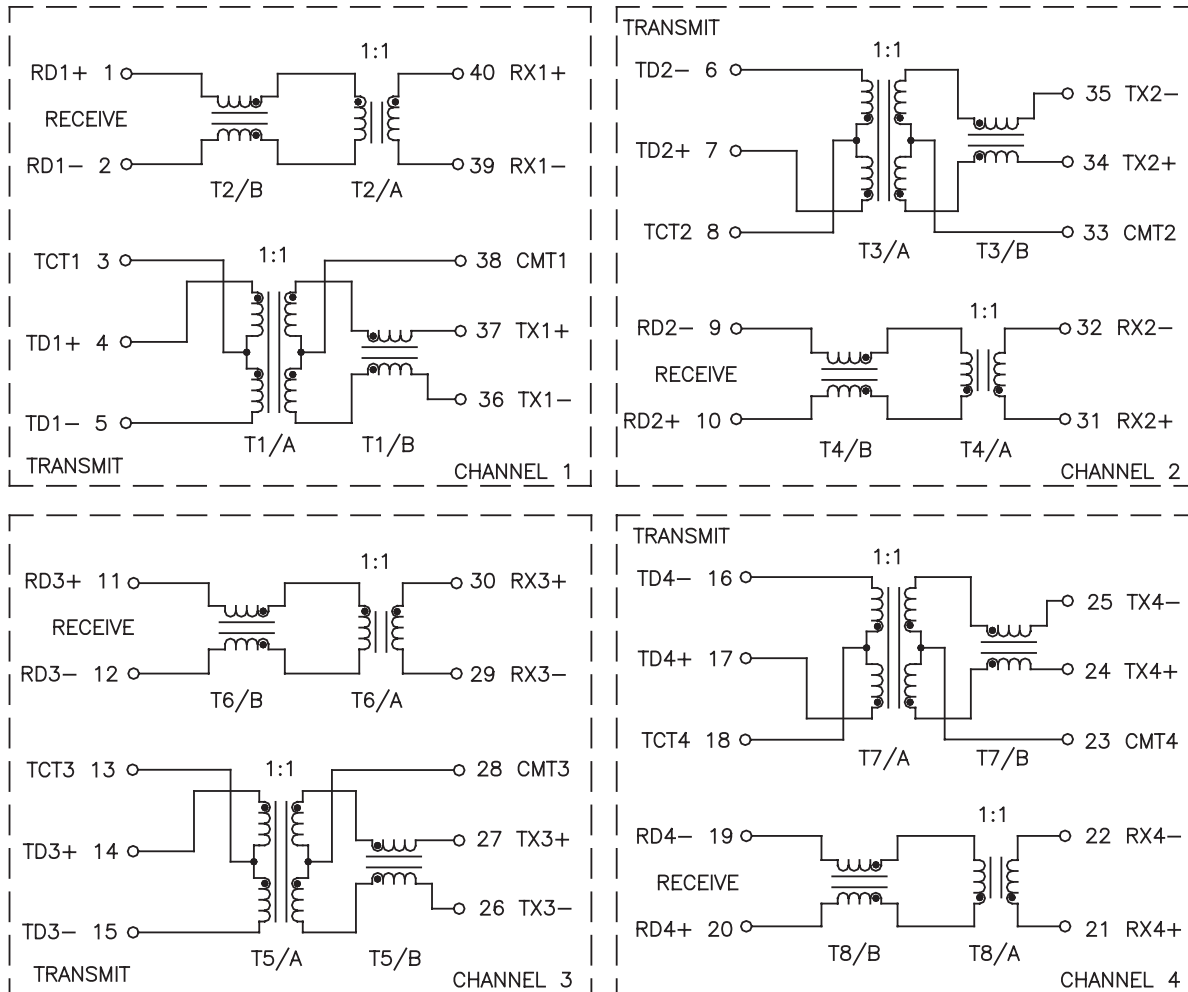

10/100BASE-TX QUAD-PORT TRANSFORMER MODULES

Military / Aerospace Grade

-  Compliant with IEEE 802.3u and ANSI X3.263 standards
-  350µH OCL with 8mA bias
-  Operating and storage temperature: -40°C to +85°C
-  IC grade transfer-molded package withstands 235°C peak temperature profile
-  AS9100 Certified (Based on and including ISO 9001:2000)
-  MSL: 3

Notes: 1. Add suffix X for extended temp version (ie. 100B-4011X); 2. Add suffix NL for RoHS compliant version (100B-4011NL); 3. Add suffix T for tape and reel

Mechanical

100B-4011X

Weight 4.0 grams TYP
Tape and Reel 250/reel
Tray 15/tray

Dimensions: $\frac{\text{Inches}}{\text{mm}}$
Unless otherwise specified, all tolerances are $\pm \frac{.010}{0,25}$

10/100BASE-TX QUAD-PORT TRANSFORMER MODULES

Military / Aerospace Grade

Schematics

ALL CHANNELS ARE IN PHASE BETWEEN INPUT AND OUTPUT