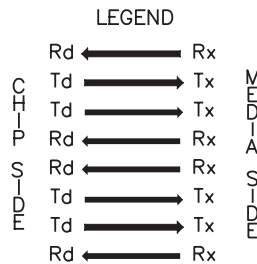

Notes: 1. Add suffix X for extended temp version (ie. 100B-4011X); 2. Add suffix NL for RoHS compliant version (100B-4011NL); 3. Add suffix T for tape and reel

Mechanical

100B-4011X

Weight 4.0 grams TYP
Tape and Reel 250/reel
Tray 15/tray

Dimensions: $\frac{\text{Inches}}{\text{mm}}$
Unless otherwise specified, all tolerances are $\pm \frac{.010}{0,25}$

10/100BASE-TX QUAD-PORT TRANSFORMER MODULES

Military / Aerospace Grade

Schematics

ALL CHANNELS ARE IN PHASE BETWEEN INPUT AND OUTPUT