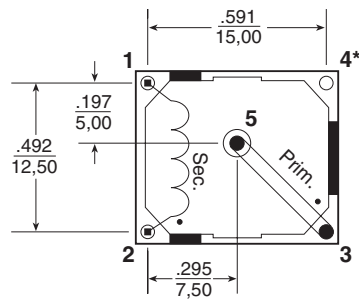

Electrical Specifications @ 25°C- Operating Temperature -40°C to +125°C

Part No.	RoHS Compliant Part No.	Prim/Sec Ratio	Sec L (mH MIN)	Sec DCR (Ω MAX)	V x τ (MAX)
FIS105	FIS105NL	1:50	4.7	0.5	175 μVS
FIS115	FIS115NL	1:100	18	2.0	350 μVS
FIS125	FIS125NL	1:200	76	4.5	700 μVS
FIS155	FIS155NL	1:500	470	16.0	1750 μVS
FIS1105	-	1:1000	1900	50.0	3500 μVS

- Pins 3 & 5 □ 1,2 mm
- Pins 1 & 2 □ 0,5 mm
- Stand off

	FIS105/15/25/55	FIS1105
Weight.....	7.0 grams.....	8.0 grams
Tray.....	30/tray.....	34/tray
Dimensions: Inches		
mm		
Unless otherwise specified, all tolerances are ± .020 / 0,50		