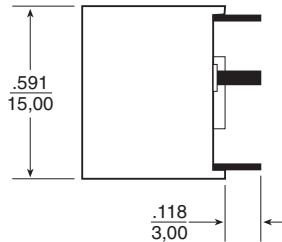

Electrical Specifications @ 25°C- Operating Temperature -40°C to +125°C

Part No.	RoHS Compliant Part No.	Prim/Sec Ratio	Sec L (mH MIN)	Sec DCR (Ω MAX)	V x τ (MAX)
FIS105	FIS105NL	1:50	4.7	0.5	175 μVS
FIS115	FIS115NL	1:100	18	2.0	350 μVS
FIS125	FIS125NL	1:200	76	4.5	700 μVS
FIS155	FIS155NL	1:500	470	16.0	1750 μVS
FIS1105	-	1:1000	1900	50.0	3500 μVS

- Pins 3 & 5 □ 1,2 mm
- Pins 1 & 2 □ 0,5 mm
- Stand off

	FIS105/15/25/55	FIS1105
Weight.....	7.0 grams.....	8.0 grams
Tray.....	30/tray.....	34/tray
Dimensions: Inches		
mm		
Unless otherwise specified, all tolerances are ± .020 / 0,50		