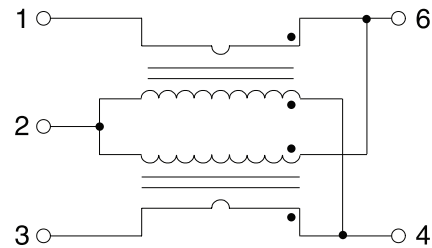

Directional Coupler

For RF Applications in Cable TV
Networking Equipment

-  16 dB coupling level
-  Value-oriented construction
-  Operating bandwidth of 5MHz to 900 MHz
-  Operating temperature: -40°C to +85°C
-  235°C peak IR reflow temperature rating

Mechanical

Schematic

C3027NL

Weight0.35 grams

Tape & Reel850/reel

Tube65/tube

Dimensions: $\frac{\text{Inches}}{\text{mm}}$

Unless otherwise specified,
all tolerances are $\pm \frac{.005}{0,13}$