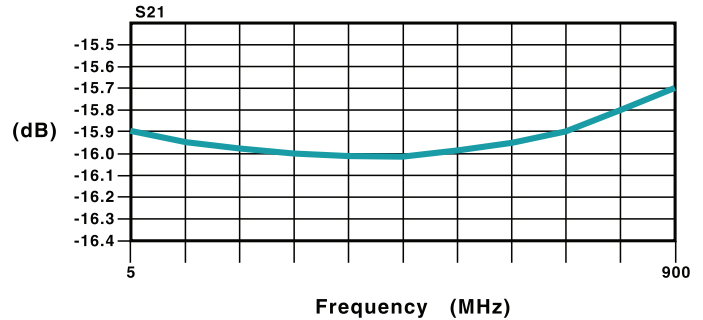

Directional Coupler

For RF Applications in Cable TV
Networking Equipment

-  16 dB coupling level
-  Value-oriented construction
-  Operating bandwidth of 5MHz to 900 MHz
-  Operating temperature: -40°C to +85°C
-  235°C peak IR reflow temperature rating

USA 858 674 8100

Germany 49 7032 7806 0

Singapore 65 6287 8998

Shanghai 86 21 62787060

China 86 755 33966678

Taiwan 886 3 4356768

Directional Coupler

For RF Applications in Cable TV
Networking Equipment

Typical S-Parameters @ 25°C

MAINLINE (THROUGH PORT)

COUPLED PORT

MAINLINE RETURN LOSS

COUPLED PORT RETURN LOSS

ISOLATION

For More Information

Pulse Worldwide Headquarters