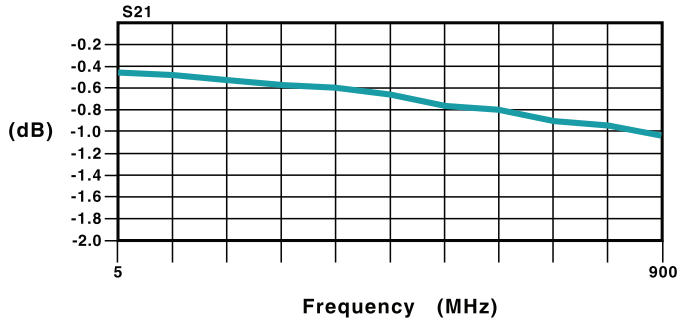

Directional Coupler

For RF Applications in Cable TV
Networking Equipment

-  16 dB coupling level
-  Value-oriented construction
-  Operating bandwidth of 5MHz to 900 MHz
-  Operating temperature: -40°C to +85°C
-  235°C peak IR reflow temperature rating

USA 858 674 8100

Germany 49 7032 7806 0

Singapore 65 6287 8998

Shanghai 86 21 62787060

China 86 755 33966678

Taiwan 886 3 4356768

Directional Coupler

For RF Applications in Cable TV
Networking Equipment

Typical S-Parameters @ 25°C

MAINLINE (THROUGH PORT)

COUPLED PORT

MAINLINE RETURN LOSS

COUPLED PORT RETURN LOSS

ISOLATION

For More Information

Pulse Worldwide Headquarters