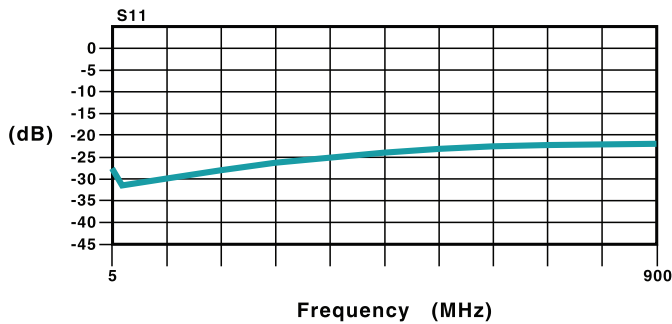

Directional Coupler

For RF Applications in Cable TV
Networking Equipment

-  16 dB coupling level
-  Value-oriented construction
-  Operating bandwidth of 5MHz to 900 MHz
-  Operating temperature: -40°C to +85°C
-  235°C peak IR reflow temperature rating

Typical S-Parameters @ 25°C

MAINLINE (THROUGH PORT)

COUPLED PORT

MAINLINE RETURN LOSS

COUPLED PORT RETURN LOSS

ISOLATION

For More Information

Pulse Worldwide Headquarters