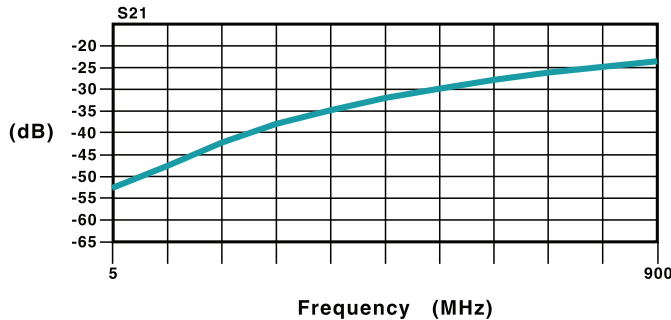

Directional Coupler

For RF Applications in Cable TV
Networking Equipment

-  16 dB coupling level
-  Value-oriented construction
-  Operating bandwidth of 5MHz to 900 MHz
-  Operating temperature: -40°C to +85°C
-  235°C peak IR reflow temperature rating

Typical S-Parameters @ 25°C

MAINLINE (THROUGH PORT)

COUPLED PORT

MAINLINE RETURN LOSS

COUPLED PORT RETURN LOSS

ISOLATION

For More Information

Pulse Worldwide Headquarters