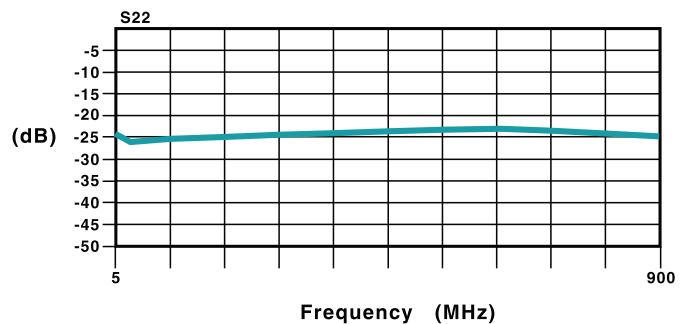

Directional Coupler

For RF Applications in Cable TV
Networking Equipment

-  16 dB coupling level
-  Value-oriented construction
-  Operating bandwidth of 5MHz to 900 MHz
-  Operating temperature: -40°C to +85°C
-  235°C peak IR reflow temperature rating

Typical S-Parameters @ 25°C

MAINLINE (THROUGH PORT)

COUPLED PORT

MAINLINE RETURN LOSS

COUPLED PORT RETURN LOSS

ISOLATION

For More Information

Pulse Worldwide Headquarters