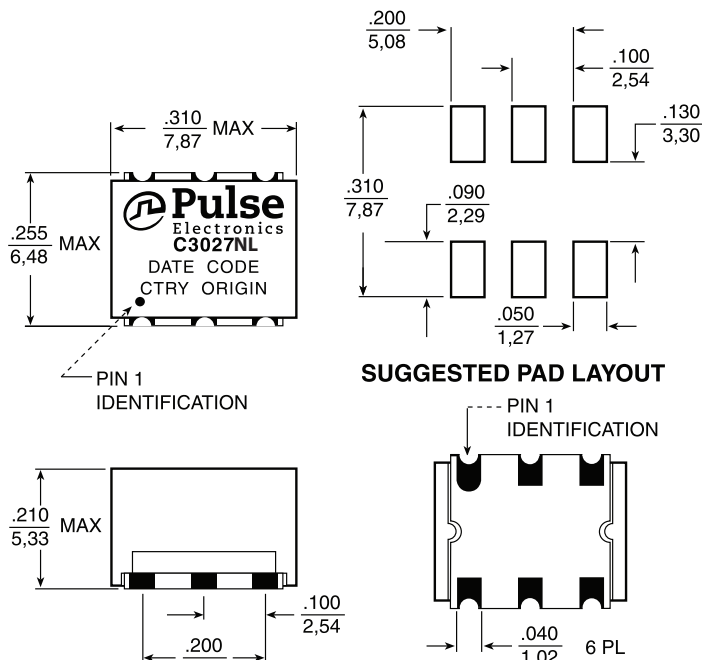

Directional Coupler

For RF Applications in Cable TV
Networking Equipment

-  16 dB coupling level
-  Value-oriented construction
-  Operating bandwidth of 5MHz to 900 MHz
-  Operating temperature: -40°C to +85°C
-  235°C peak IR reflow temperature rating

Mechanical

Schematic

C3027NL

Weight0.35 grams

Tape & Reel850/reel

Tube65/tube

Dimensions: $\frac{\text{Inches}}{\text{mm}}$

Unless otherwise specified,
all tolerances are $\pm \frac{.005}{0,13}$