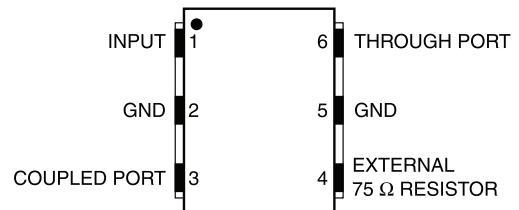

Mechanical

Schematic

C3027NL

Weight .....0.35 grams

Tape & Reel 850/reel

Tube 65/tube

Dimensions: $\frac{\text{Inches}}{\text{mm}}$

Unless otherwise specified,
all tolerances are $\pm \frac{.005}{0,13}$

USA 858 674 8100

Germany 49 7032 7806 0

Singapore 65 6287 8998

Shanghai 86 21 62787060

China 86 755 33966678

Taiwan 886 3 4356768