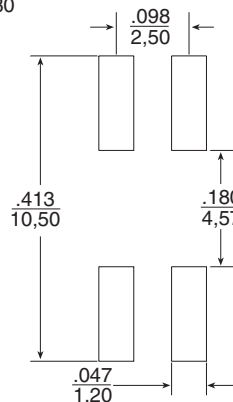

### Electrical Specifications @ 25°C / 80 Vdc — Operating Temperature -40°C to +125°C

Standard Part Number	RoHS-6 Compliant Part Number	OCL ( $\mu\text{H}$ +50% / -30%)	$L_L$ ( $\mu\text{H}$ MAX)	DCR ( $\Omega$ MAX)	Current Rating (mAdc)	Isolation (Vrms)
TX8115T	TX8115NLT	25	2.5	0.16	800	500
TX8111T	TX8111NLT	51	3.0	0.20	800	500

### Schematic

**PIL**

**SUGGESTED PAD LAYOUT**

Weight .....0.2 grams  
Tape & Reel .....1600/reel

Dimensions: Inches  
mm  
Unless otherwise specified,  
all tolerances are  $\pm .010$   
0,25