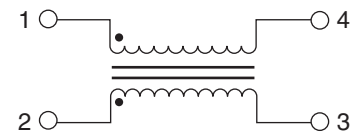

Mechanical

Schematic

PIL

SUGGESTED PAD LAYOUT

Weight .....0.2 grams
Tape & Reel 1600/reel

Dimensions: Inches
mm
Unless otherwise specified,
all tolerances are $\pm .010$
0,25