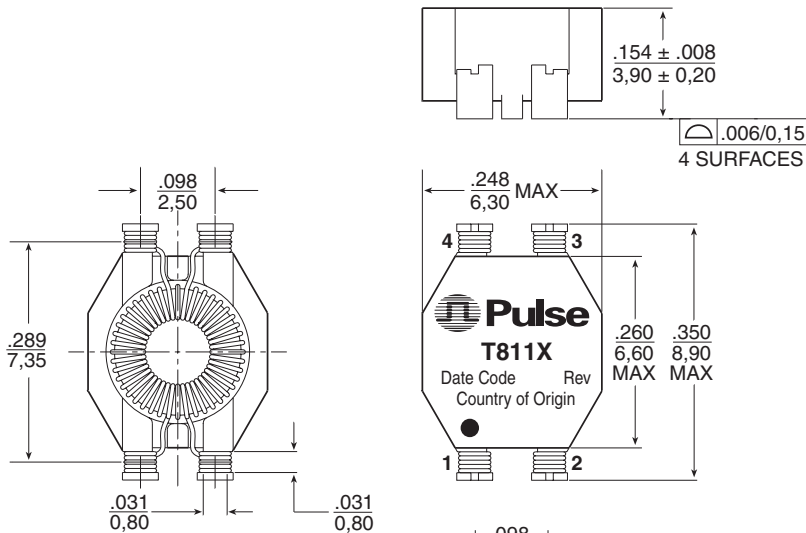

Mechanical

Schematic

PIL

SUGGESTED PAD LAYOUT

Weight .....0.2 grams
Tape & Reel 1600/reel

Dimensions: Inches
mm
Unless otherwise specified,
all tolerances are $\pm .010$
0,25