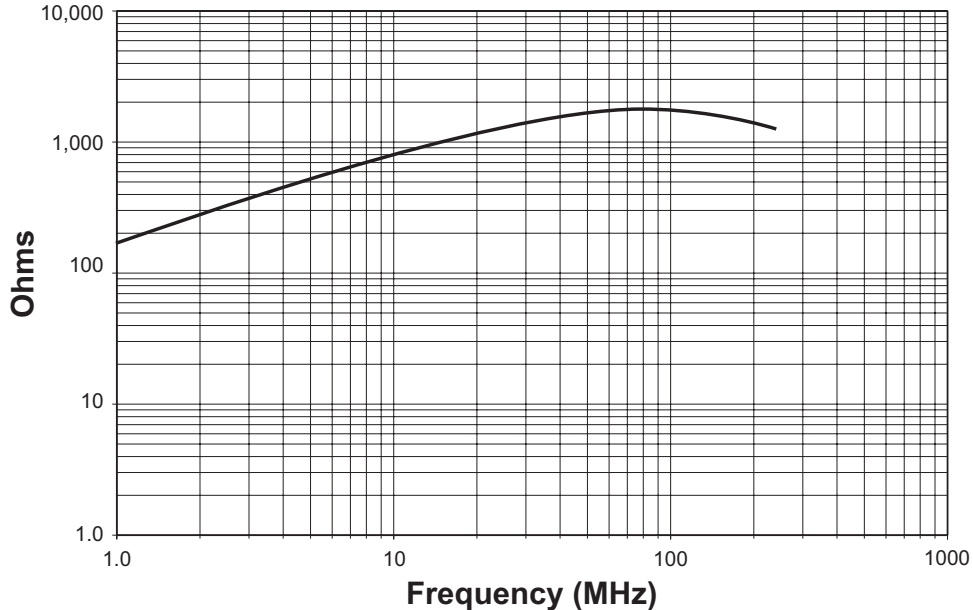

Impedance in Common Mode –TX8115