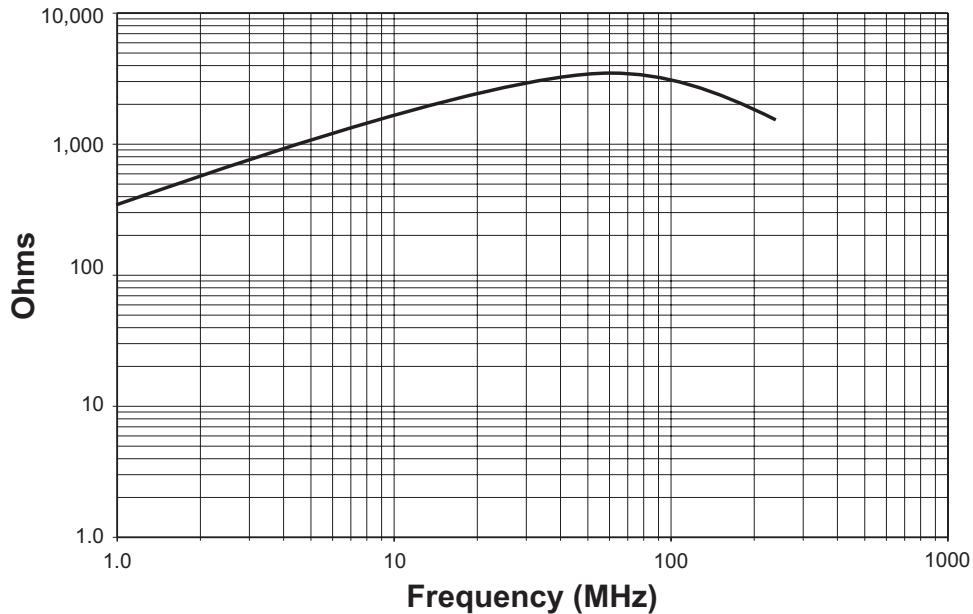

Impedance in Common Mode –TX8111