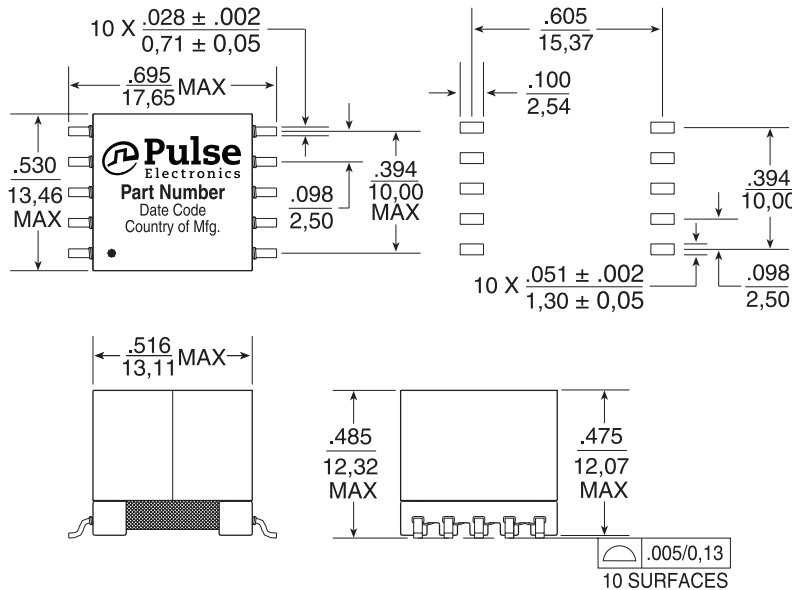

# VDSL Transformers

For Use With Metalink Chipsets

- Matched to Metalink MTV9141 (**B4064**) and MTV9142 (**BX4081W**) “Livia” VDSL chipsets
- Excellent return loss
- Designed to comply with IEC950 supplementary insulation for 250Vrms working voltage

## Electrical Specifications @ 25°C - Operating Temperature -40°C to +85°C

RoHS-5 Compliant Part No.	RoHS-6 Compliant Part No.	Turns Ratio		OCL Line @ 25°C (mH MIN)	Leakage Inductance (Line:TX) (µH MAX)	Interwinding Capacitance (Line:TX) (pF MAX)	Isolation Voltage (Vrms)	DCR (Ω MAX)			Return Loss (120kHz-12MHz) (dB MIN)
		TX: Line	RX: Line					Line (1-5)	Tx (8-9)	Rx (6-7)	
<b>B4064</b>	<b>B4064NL</b>	1:3.6	2:3.6	1.134	1.2	15	1500	1.00	0.80	0.40	12
<b>BX4081W</b>	-	1:3.0	2:3.6	0.280	1.5	15	1500	0.30	0.20	0.35	10

**Notes:** Transformers are shipped in trays unless Tape & Reel packaging is specified by adding the suffix “T” to the part number (i.e. B4064T and B4064NLT).

### B4064 / B4064NL / BX4081W

**Weight** .....6.2 grams  
**Tape & Reel** .....150/reel  
**Tray** .....60/tray

**Dimensions:**  $\frac{\text{Inches}}{\text{mm}}$

Unless otherwise specified, all tolerances are  $\pm \frac{.010}{0,25}$