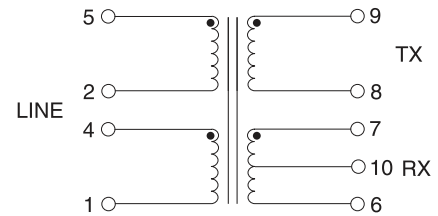

## Electrical Specifications @ 25°C - Operating Temperature -40°C to +85°C

RoHS-5 Compliant Part No.	RoHS-6 Compliant Part No.	Turns Ratio		OCL Line @ 25°C (mH MIN)	Leakage Inductance (Line:TX) (µH MAX)	Interwinding Capacitance (Line:TX) (pF MAX)	Isolation Voltage (Vrms)	DCR (Ω MAX)			Return Loss (120kHz-12MHz) (dB MIN)
		TX: Line	RX: Line					Line (1-5)	Tx (8-9)	Rx (6-7)	
<b>B4064</b>	<b>B4064NL</b>	1:3.6	2:3.6	1.134	1.2	15	1500	1.00	0.80	0.40	12
<b>BX4081W</b>	-	1:3.0	2:3.6	0.280	1.5	15	1500	0.30	0.20	0.35	10

**Notes:** Transformers are shipped in trays unless Tape & Reel packaging is specified by adding the suffix “T” to the part number (i.e. B4064T and B4064NLT).

### B4064 / B4064NL / BX4081W

**Weight** .....6.2 grams  
**Tape & Reel** .....150/reel  
**Tray** .....60/tray

**Dimensions:**  $\frac{\text{Inches}}{\text{mm}}$

Unless otherwise specified, all tolerances are  $\pm \frac{.010}{0,25}$