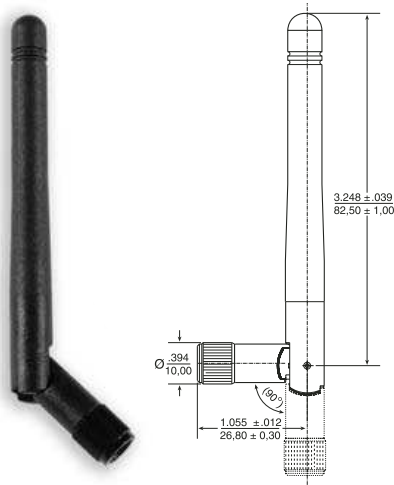

Wireless External Antenna for 2.4 GHz Applications

Pulse Part Number: W1030

Features

- Shortest antennas in product line
- For WLAN devices using WiFi (802.11b/g), Bluetooth® and ZigBee™
- Omni-directional radiation pattern provides broad 360° coverage
- One-quarter wavelength dipole configuration
- Connection options easily integrate with OEM designs

Connector Options

- Reverse SMA (Male)*
- SMA (Male)

* Default Configuration – Please contact Pulse Applications Engineering for assistance in ordering connectors

Weight.....6.3 grams
 Carton.....20/bag; 500/carton

Dimensions: $\frac{\text{Inches}}{\text{mm}}$

Unless otherwise specified, all tolerances are $\pm \frac{.010}{0.25}$

Electrical Specifications @ 25 °C

Note: This part number is lead-free and RoHS compliant. No additional suffix or identifier is required.