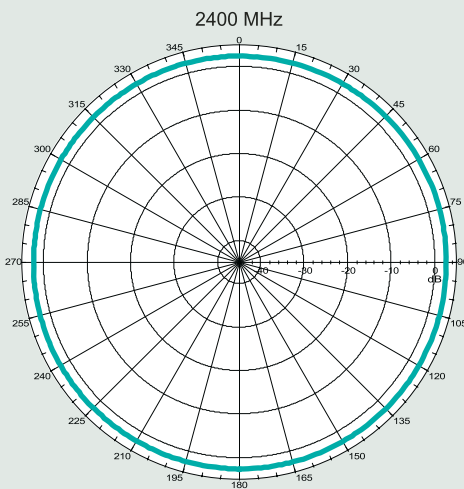

Wireless External Antenna for 2.4 GHz Applications

Pulse Part Number: W1030

Application Notes

Omni-directional antennas provide a uniform, donut-shaped, 360° radiation pattern. The omni-directional pattern is suitable for point-to-multipoint broadcasting in all directions. This antenna is primarily used for WLAN

applications. However, it can also be used for a variety of other applications within the specified frequency range. When used as an access point, the antenna is ideally located at the center of the coverage area.

Gain Performance W1030

Horizontal Position