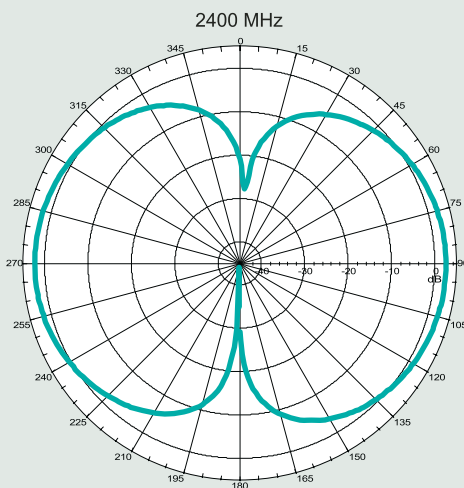

Vertical Position

Pulse Antennas

Takatie 6

90440 Kempele

Finland

Tel: +358 207 935 500

www.pulseeng.com/antennas

External Antennas

Sales Contacts

USA 858 674 8100

UK 44 1483 401 700

France 33 3 84 35 04 04

Singapore 65 6287 8998

Shanghai 86 21 32181071

China 86 769 5538070

Taiwan 886 2 26980228