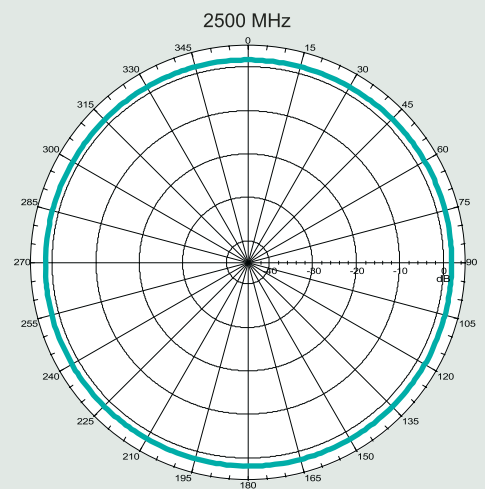

Wireless External Antenna for 2.4 GHz Applications

Pulse Part Number: W1030

Application Notes

Omni-directional antennas provide a uniform, donut-shaped, 360° radiation pattern. The omni-directional pattern is suitable for point-to-multipoint broadcasting in all directions. This antenna is primarily used for WLAN

applications. However, it can also be used for a variety of other applications within the specified frequency range. When used as an access point, the antenna is ideally located at the center of the coverage area.

Gain Performance W1030

Horizontal Position