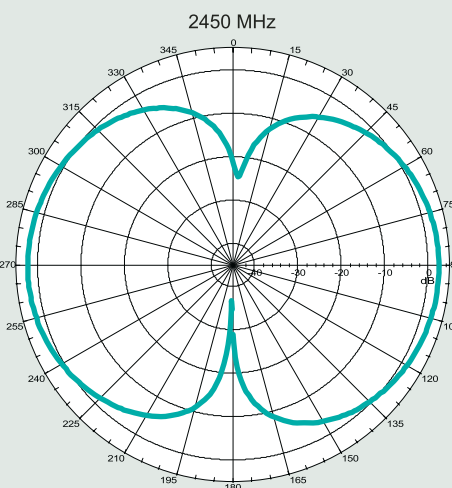

Vertical Position

Pulse Antennas

Takatie 6

90440 Kempele

Finland

Tel: +358 207 935 500

www.pulseeng.com/antennas

External Antennas

Sales Contacts

USA 858 674 8100

UK 44 1483 401 700

France 33 3 84 35 04 04

Singapore 65 6287 8998

Shanghai 86 21 32181071

China 86 769 5538070

Taiwan 886 2 26980228