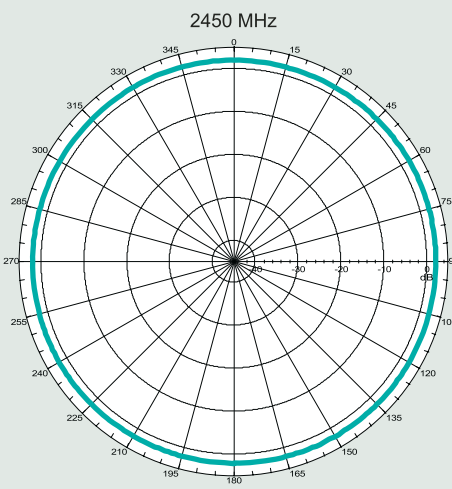

Wireless External Antenna for 2.4 GHz Applications

Pulse Part Number: W1030

Application Notes

Omni-directional antennas provide a uniform, donut-shaped, 360° radiation pattern. The omni-directional pattern is suitable for point-to-multipoint broadcasting in all directions. This antenna is primarily used for WLAN

applications. However, it can also be used for a variety of other applications within the specified frequency range. When used as an access point, the antenna is ideally located at the center of the coverage area.

Gain Performance W1030

Horizontal Position