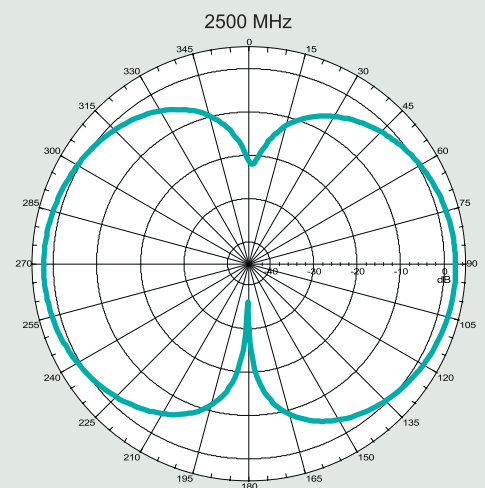

Vertical Position

Pulse Antennas

Takatie 6

90440 Kempele

Finland

Tel: +358 207 935 500

www.pulseeng.com/antennas

External Antennas

Sales Contacts

USA 858 674 8100

UK 44 1483 401 700

France 33 3 84 35 04 04

Singapore 65 6287 8998

Shanghai 86 21 32181071

China 86 769 5538070

Taiwan 886 2 26980228