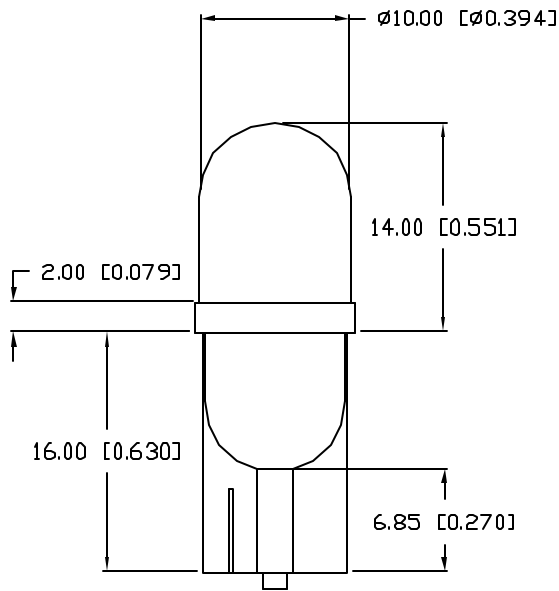

UNCONTROLLED DOCUMENT

CAUTION: STATIC SENSITIVE DEVICE  
FOLLOW PROPER E.S.D. HANDLING PROCEDURES  
WHEN WORKING WITH THIS PART.

PART NUMBER		REV.
SSP-01TWB7UW12		B
REV.	E.C.N. NUMBER AND REVISION COMMENTS	DATE
A	E.C.N. #10897.	7.30.02
B	E.C.N. #11148	11.16.06

ELECTRO-OPTICAL CHARACTERISTICS  $T_A=25^{\circ}\text{C}$   $V_f=12\text{V}$

PARAMETER	MIN	TYP	MAX	UNITS	TEST COND
PEAK WAVELENGTH		470		nm	
FORWARD VOLTAGE		12	14.0	$V_f$	
REVERSE VOLTAGE	5.0			$V_r$	$I_r=100\mu\text{A}$
AXIAL INTENSITY		1600		mcd	$V_f=12\text{V}$
VIEWING ANGLE		60		2x theta	
EMITTED COLOR:	SUPER BLUE				
EPOXY LENS FINISH:	MILKY WHITE DIFFUSED				

UNCONTROLLED DOCUMENT

\*UNLESS OTHERWISE SPECIFIED TOLERANCES PER DECIMAL PRECISION ARE: X=±1 (±0.039), XX=±0.5 (±0.020), XXX=±0.25 (±0.010), XXXX=±0.127 (±0.005). LEAD SIZE=±0.05 (±0.002), LEAD LENGTH=±0.75 (±0.030). MIN.=<sup>+0.00</sup><sub>-0.00</sub> DECIMAL PRECISION MAX.=<sup>+0.00</sup><sub>-0.00</sub> DECIMAL PRECISION