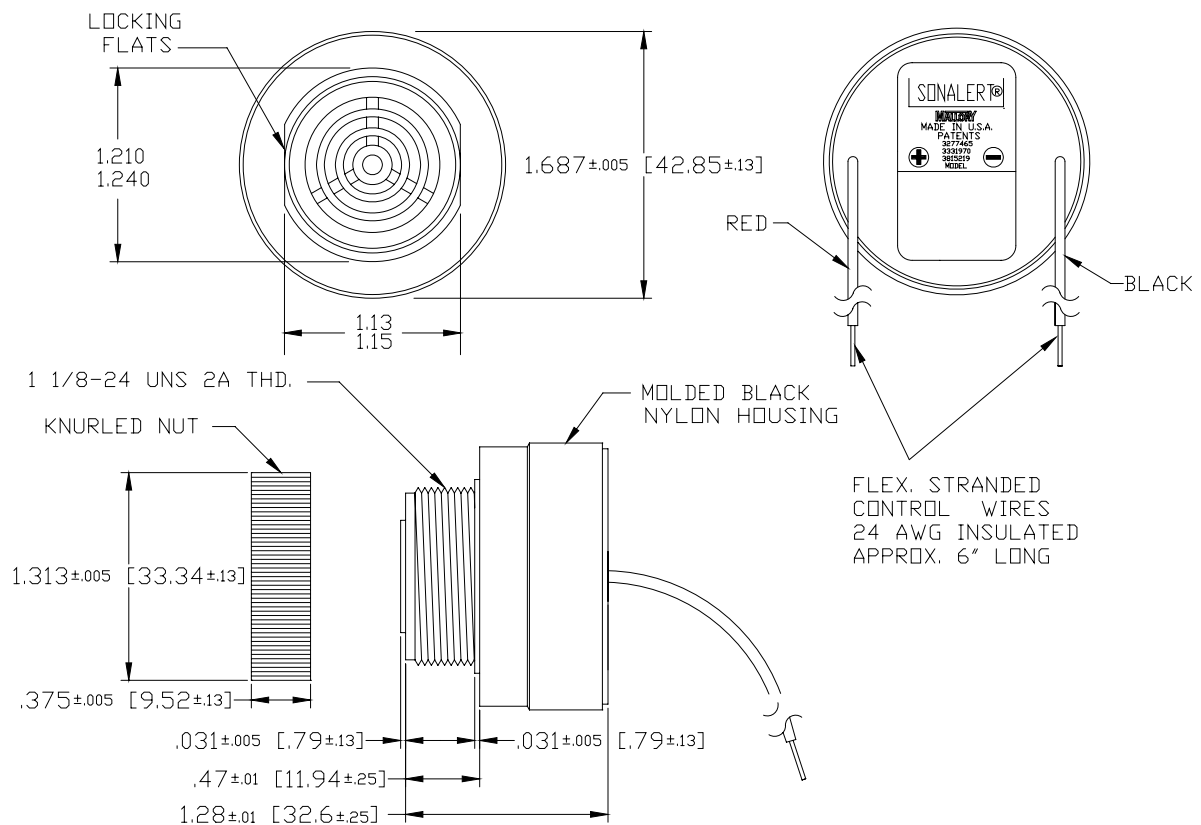

**Specifications:**

|                         |                                   |
|-------------------------|-----------------------------------|
| Sound level Category    | Loud Sound Level                  |
| Mode of Operation       | Continuous tone                   |
| Mounting                | Panel (see note)                  |
| Voltage Rating          | 6 - 16 Vdc                        |
| Frequency               | 2900 Hz $\pm$ 500 Hz              |
| Loudness (Min. Voltage) | 80 dB(A) min. @ 2 FT and 6 Vdc    |
| Loudness (Max Voltage)  | 95 dB(A) min. @ 2 FT and 16 Vdc   |
| Current Draw            | 6 mA Max @ 6 Vdc                  |
| Current Draw            | 22 mA Max @ 16 Vdc                |
| Storage Temperature     | -40°C to +85°C                    |
| Operating Temperature   | -30°C to +65°C                    |
| Weight (Typical)        | 1.5 oz (42 g)                     |
| Housing                 | 6/6 Nylon, and Color Black        |
| Options                 | For other options contact factory |

**Dimensions:** Inches (mm)

**UL Recognized** 

**RoHS Compliant**

NOTE: MOUNTING- REMOVE BLACK PLASTIC NUT AND INSERT THREADED FRONT THROUGH 1.25" HOLE PUNCHED IN PANEL, IF ORIENTATION

ON. DO NOT OVERTIGHTEN.