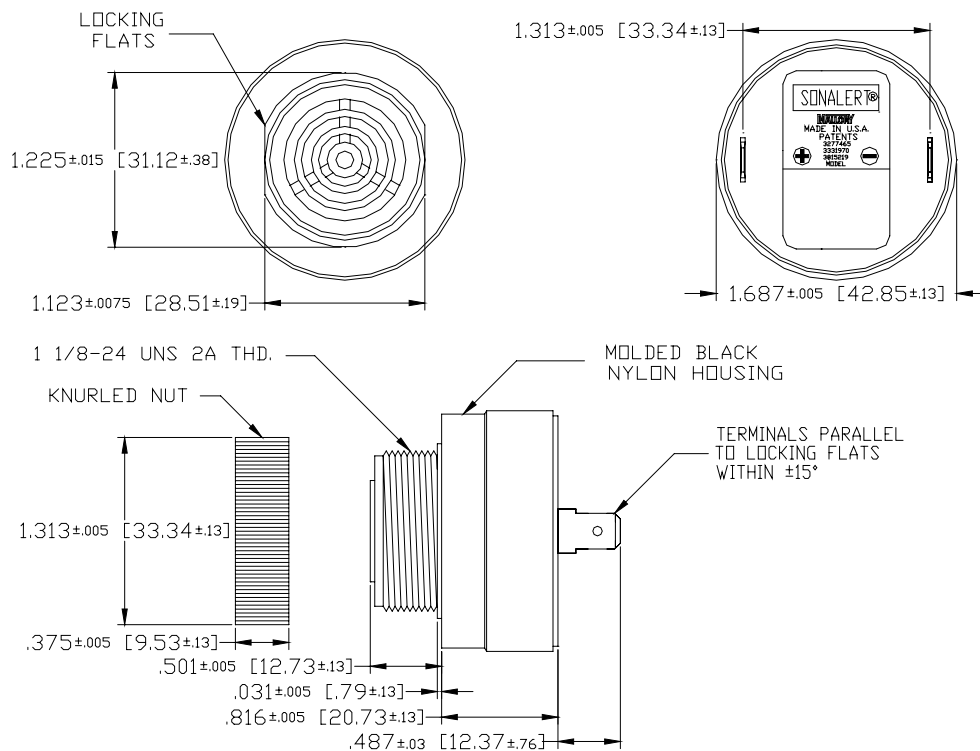

**Specifications:**

Sound level Category	Medium Sound Level
Mode of Operation	Continuous tone
Mounting	Panel (see note)
Voltage Rating	6 to 28 Vdc
Frequency	1900 Hz ±500 Hz
Loudness (Min. Voltage)	60 dB(A) min. @ 2 FT and 6 Vdc
Loudness (Max Voltage)	75 dB(A) min. @ 2FT and 28 Vdc
Current Draw	5 mA Max @ 6 Vdc
Current Draw	18 mA Max @ 28 Vdc
Storage Temperature	-40°C to +85°C
Operating Temperature	-30°C to +65°C
Weight (Typical)	1.6 oz (42 g)
Housing	6/6 Nylon, Color Black
Options	For other options contact factory

**Dimensions:** Inches (mm)

NOTE: MOUNTING- REMOVE BLACK PLASTIC NUT AND INSERT THREADED FRONT THROUGH 1.25" HOLE PUNCHED IN PANEL, IF ORIENTATION IS NEEDED, NOTE LOCKING FLATS ON DRAWING. SCREW NUT BACK ON. DO NOT OVERTIGHTEN.