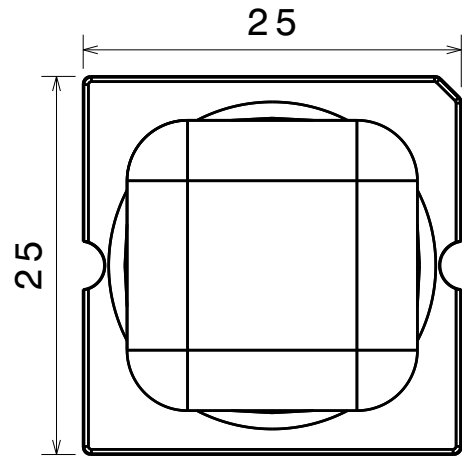

Isometric view

Bottom view  
Scale: 2:1

Front view

Top view  
Scale: 2:1

Materials:  
Lens: PMMA

This drawing is our property.  
It can't be reproduced  
or communicated without  
our written agreement.

Ledil Oy  
Salorankatu 10  
FIN 24240 SALO  
Finland

DRAWING TITLE

Datasheet STRADA-SQ-VSM

DRAWN BY <b>ol</b>	DATE 4.5.2012	DRAWING TITLE Datasheet STRADA-SQ-VSM			
CHECKED BY <b>PV</b>	DATE 4.5.2012	SIZE <b>A4</b>	DRAWING NUMBER <b>C12727</b>		REV <b>01</b>
DESIGNED BY <b>OL</b>	DATE 24.4.2012	SCALE 2:1	WEIGHT (kg) 0,00	SHEET 1/1	