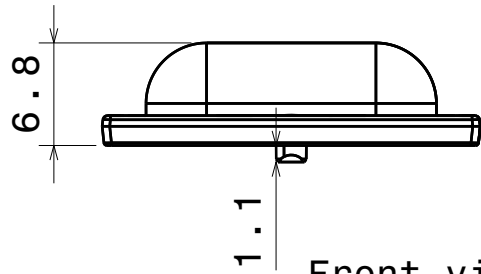

Isometric view

Bottom view  
Scale: 2:1

Front view

Top view  
Scale: 2:1

Materials:  
Lens: PMMA

This drawing is our property.  
It can't be reproduced  
or communicated without  
our written agreement.

Ledil Oy  
Salorankatu 10  
FIN 24240 SALO  
Finland

DRAWING TITLE

Datasheet STRADA-SQ-VSM

DRAWN BY <b>ol</b>	DATE 4.5.2012	DRAWING TITLE Datasheet STRADA-SQ-VSM			
CHECKED BY <b>PV</b>	DATE 4.5.2012	SIZE <b>A4</b>	DRAWING NUMBER <b>C12727</b>		REV <b>01</b>
DESIGNED BY <b>OL</b>	DATE 24.4.2012	SCALE 2:1	WEIGHT (kg) 0,00	SHEET 1/1	