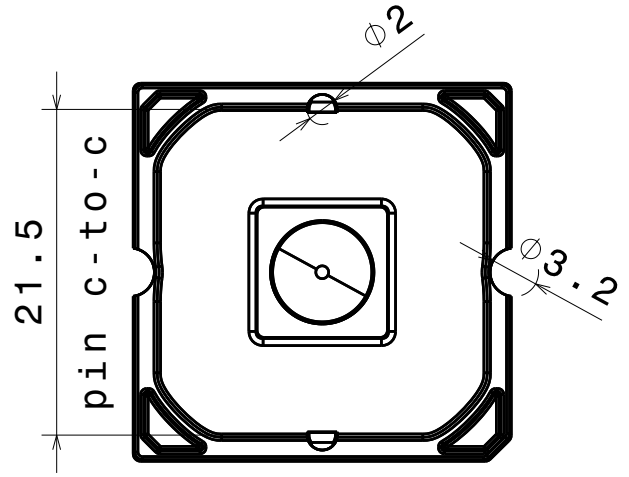

Isometric view

Bottom view  
Scale: 2:1

Front view

Top view  
Scale: 2:1

Materials:  
Lens: PMMA

This drawing is our property.  
It can't be reproduced  
or communicated without  
our written agreement.

Ledil Oy  
Salorankatu 10  
FIN 24240 SALO  
Finland

DRAWING TITLE

Datasheet STRADA-SQ-VSM

DRAWN BY <b>ol</b>	DATE 4.5.2012	DRAWING TITLE Datasheet STRADA-SQ-VSM			
CHECKED BY <b>PV</b>	DATE 4.5.2012	SIZE <b>A4</b>	DRAWING NUMBER <b>C12727</b>		REV <b>01</b>
DESIGNED BY <b>OL</b>	DATE 24.4.2012	SCALE 2:1	WEIGHT (kg) 0,00	SHEET 1/1	