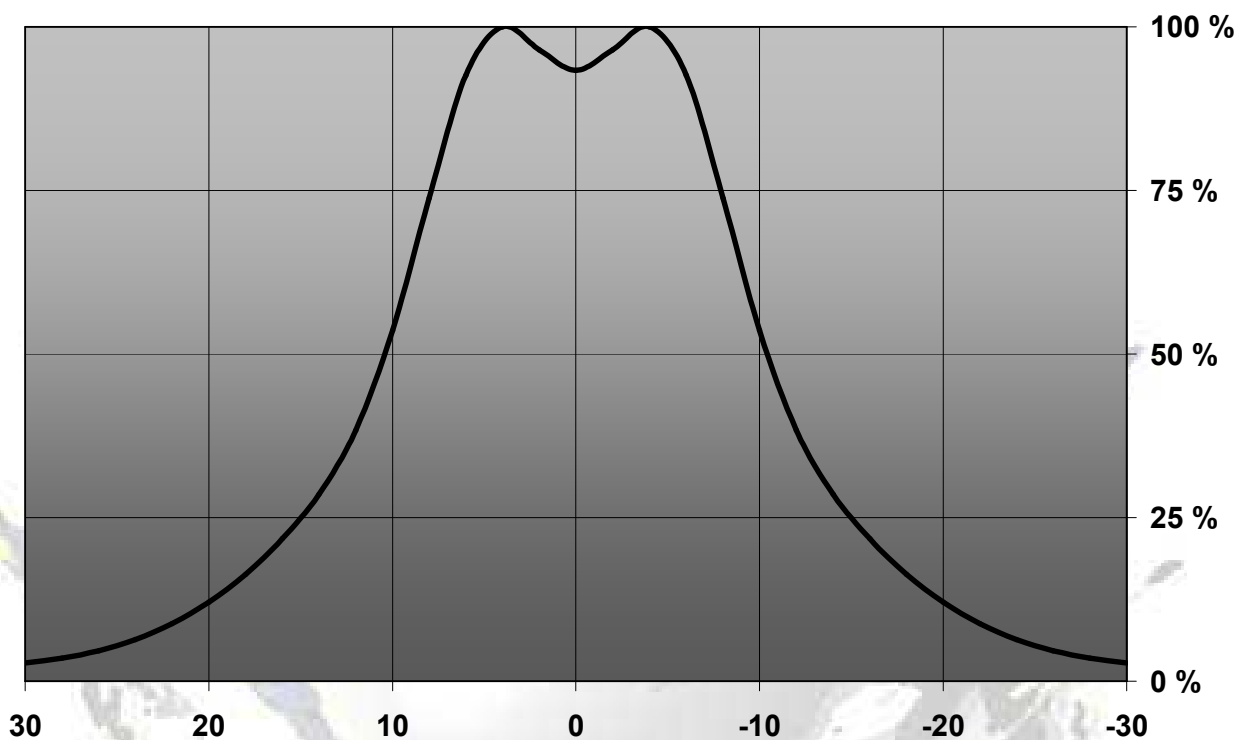

MEASUREMENT DATA

Relative Intensity of C10754_Cute-3-SS-C3535

© Ledil Oy – PRELIMINARY - Subject to change without prior notice