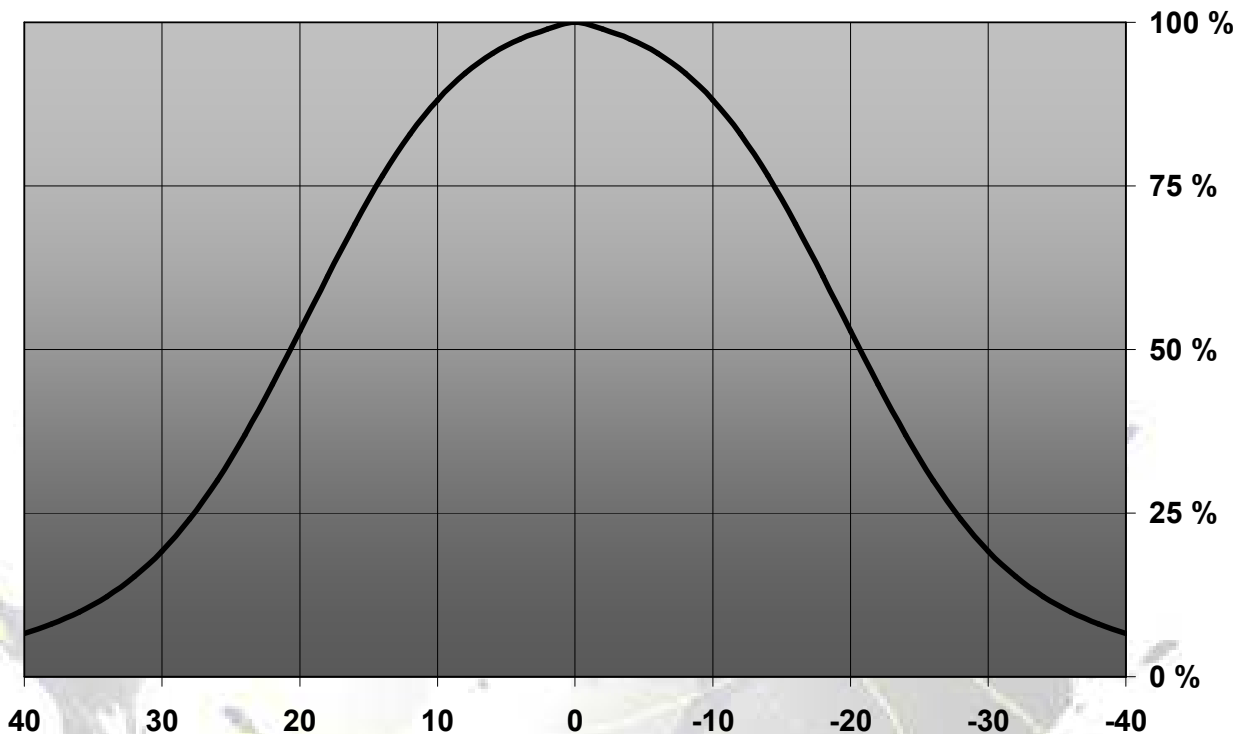

Relative Intensity of C10756_Cute-3-W-C3535

© Ledil Oy – PRELIMINARY - Subject to change without prior notice

Ledil Oy
Tehdaskatu 13
FIN-24100 SALO, Finland

www.ledil.com
email: ledil@ledil.com
FAX: +358-2-733 8001

2009-09-02