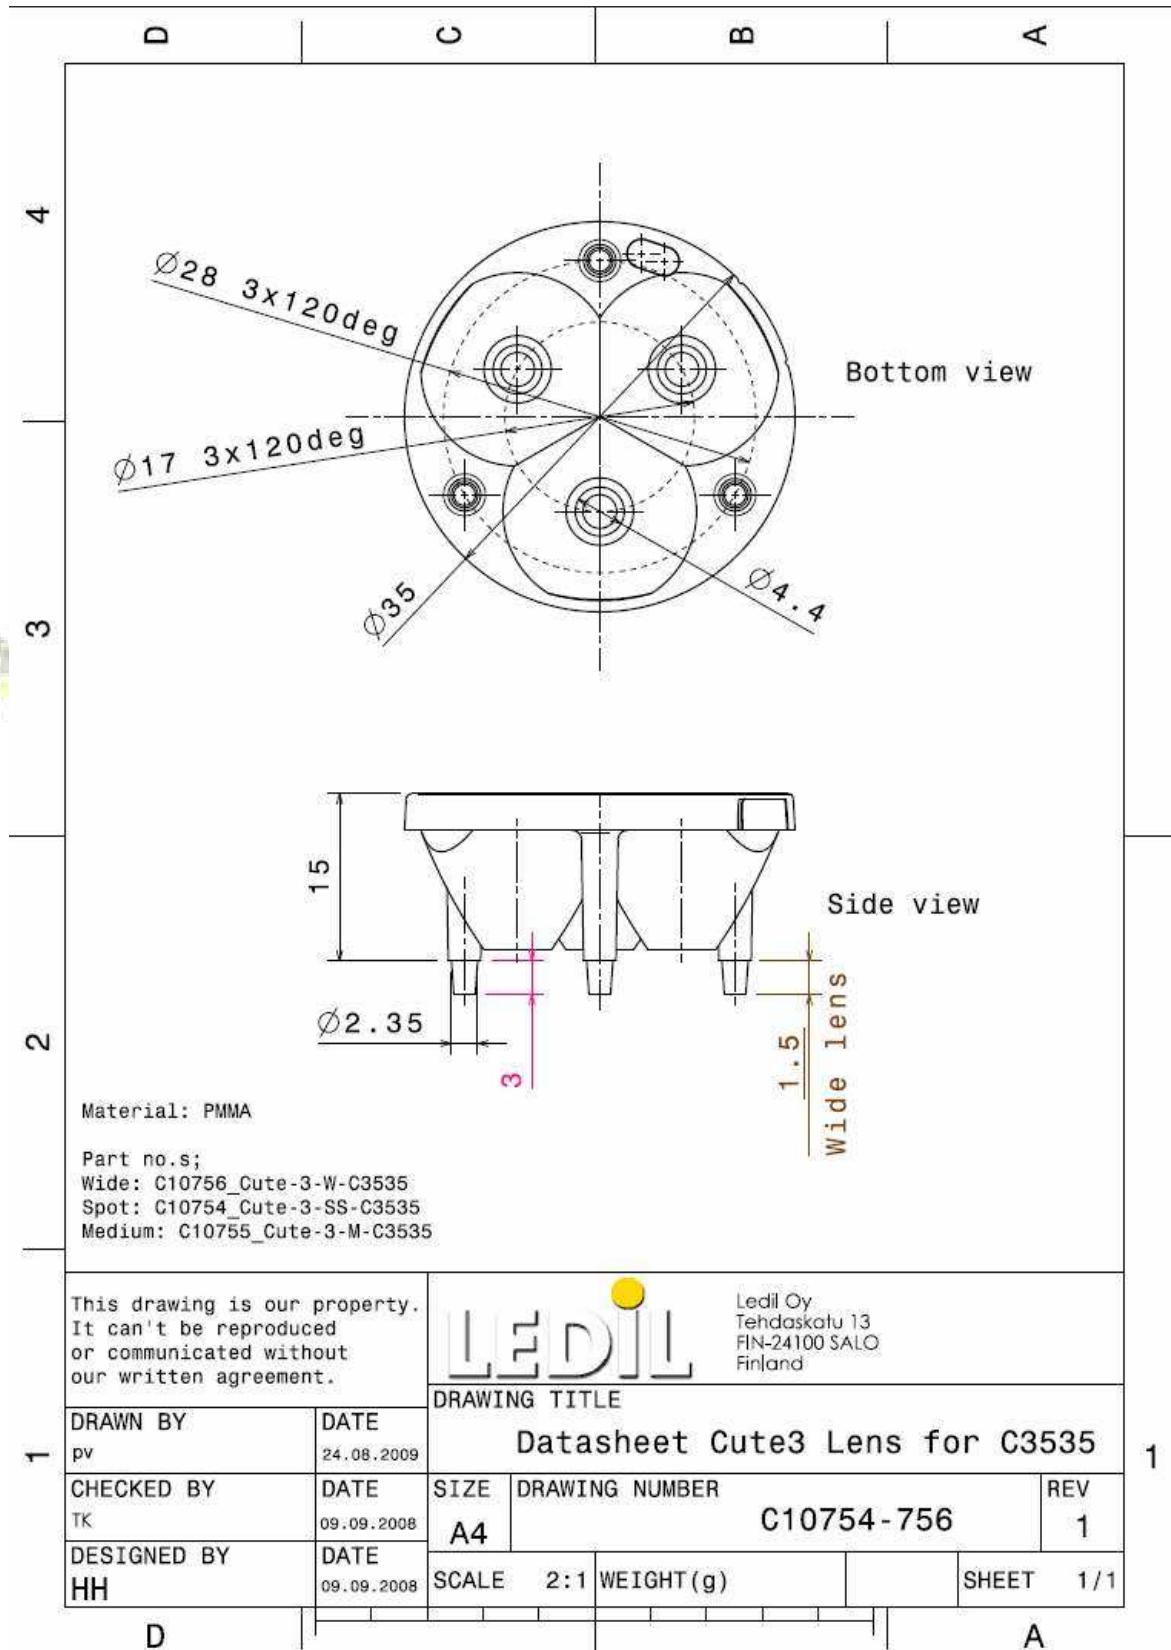

DRAWINGS

© Ledil Oy - PRELIMINARY - Subject to change without prior notice