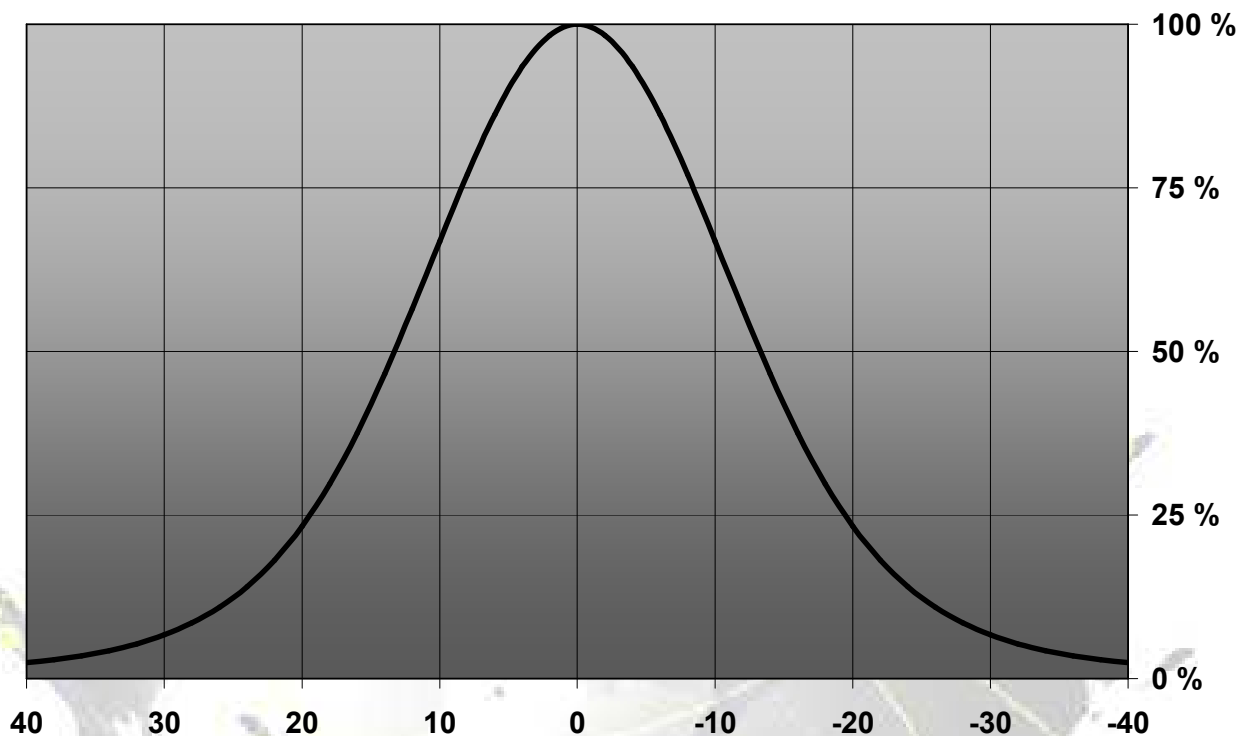

Relative Intensity of C10755_Cute-3-M-C3535

© Ledil Oy – PRELIMINARY - Subject to change without prior notice