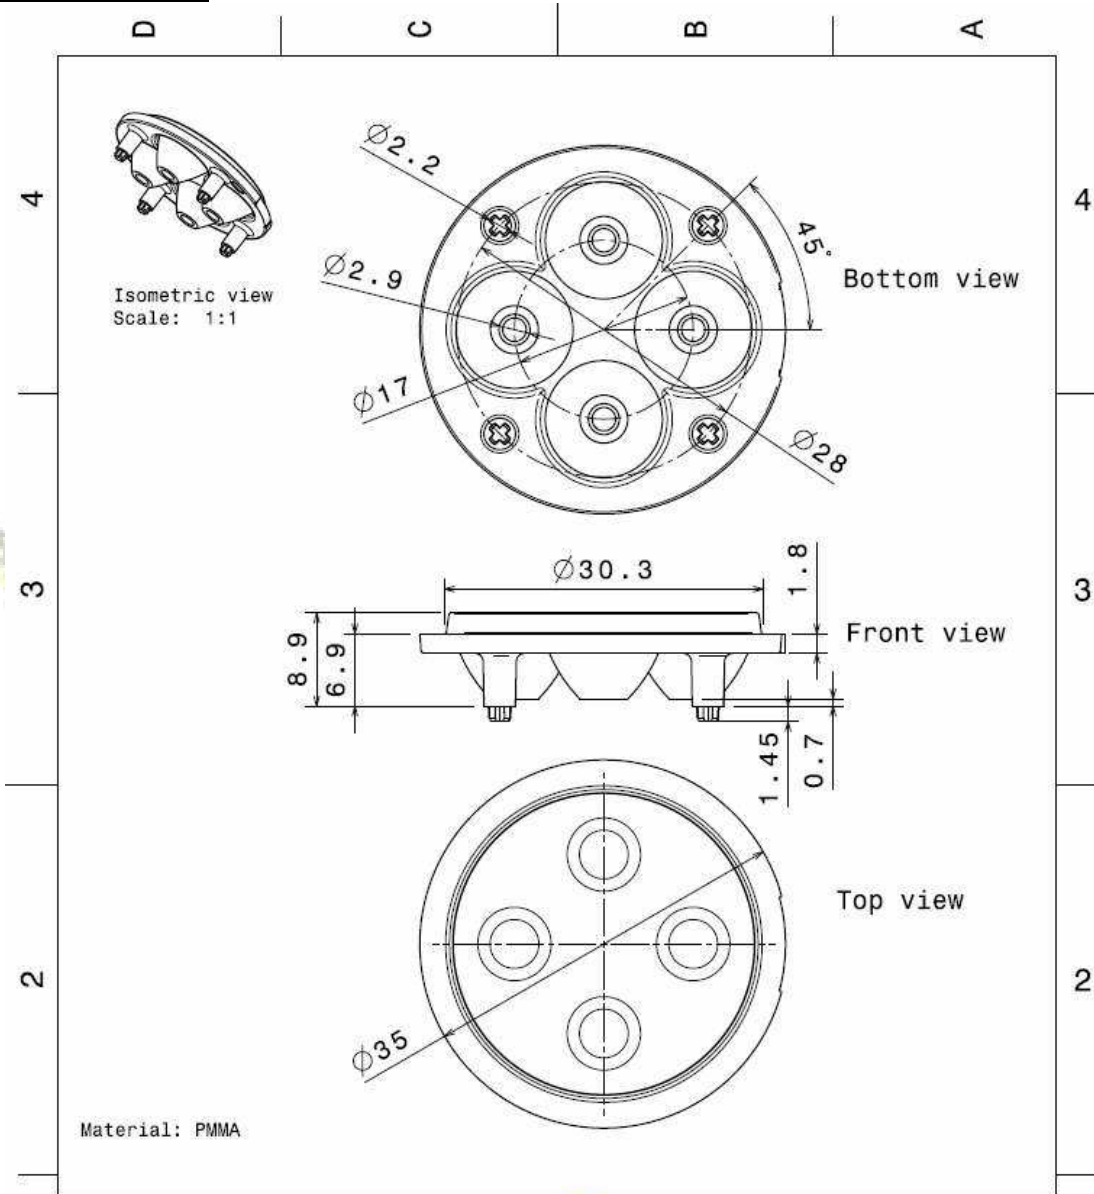

DRAWINGS

This drawing is our property. It can't be reproduced or communicated without our written agreement.

Ledil Oy
Tehdaskatu 13
FIN-24100 SALO
Finland

DRAWING TITLE

Datasheet GT4-RE Lens

DRAWN BY
pv

DATE
03.08.2009

CHECKED BY
hh

DATE
03.08.2009

SIZE
A4

DRAWING NUMBER
C10971, 10973

REV
1

DESIGNED BY
hh

DATE
23.07.2009

SCALE 2:1 WEIGHT(g)

SHEET 1/1