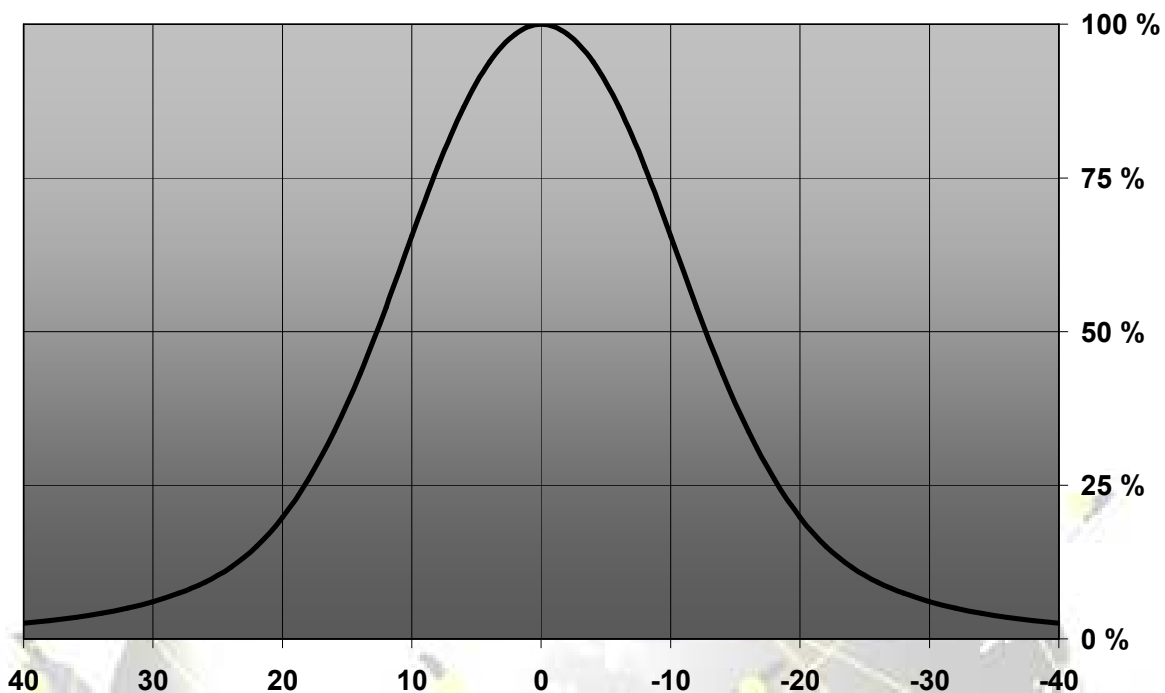

Relative Intensity of C10922_GT4-XP-M

© Ledil Oy – PRELIMINARY - Subject to change without prior notice