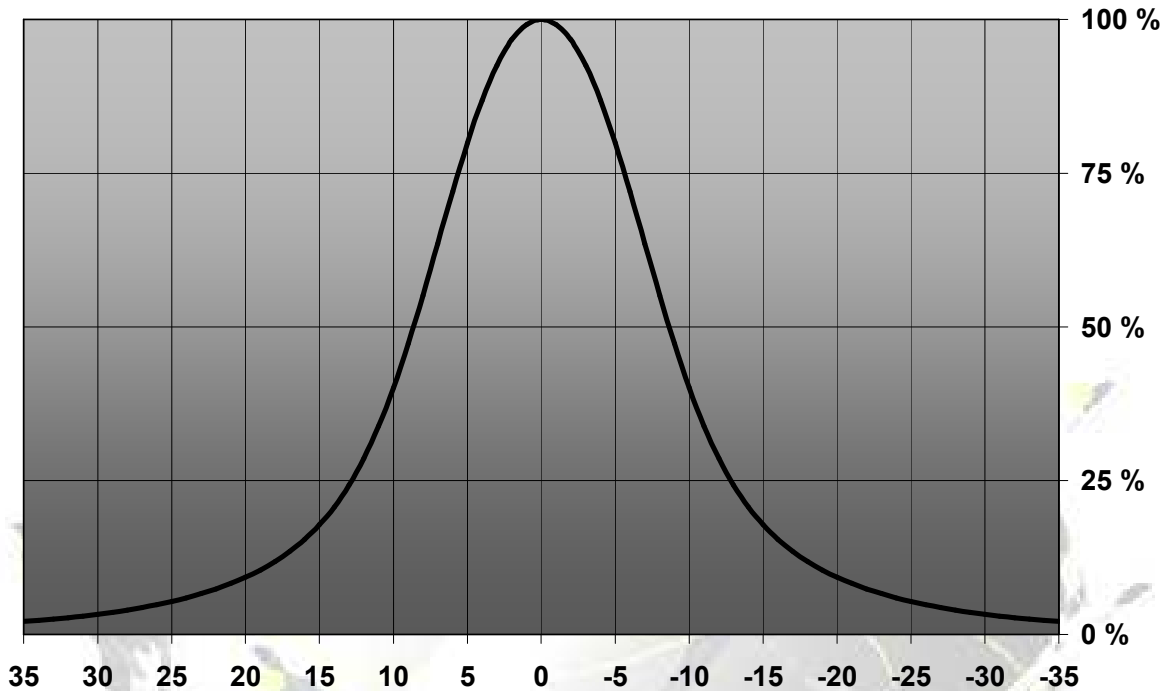

MEASUREMENT DATA

Relative Intensity of C10921_GT4-XP-S

© Ledil Oy – PRELIMINARY - Subject to change without prior notice