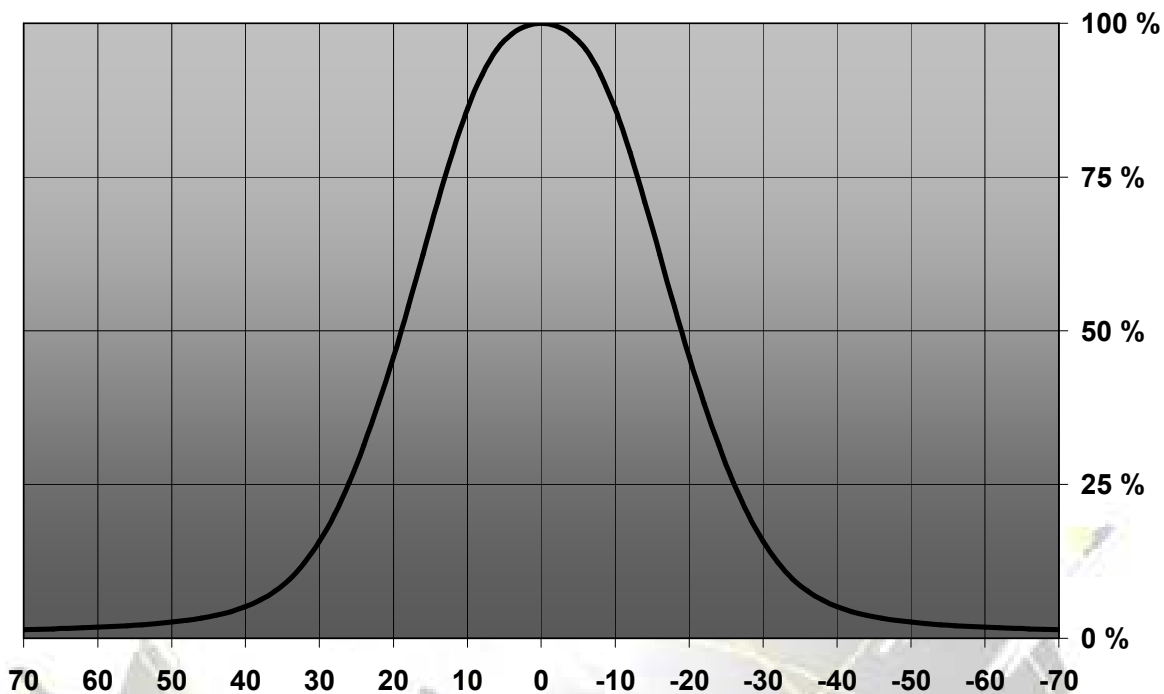

Relative Intensity of C10923_GT4-XP-W

© Ledil Oy – PRELIMINARY - Subject to change without prior notice