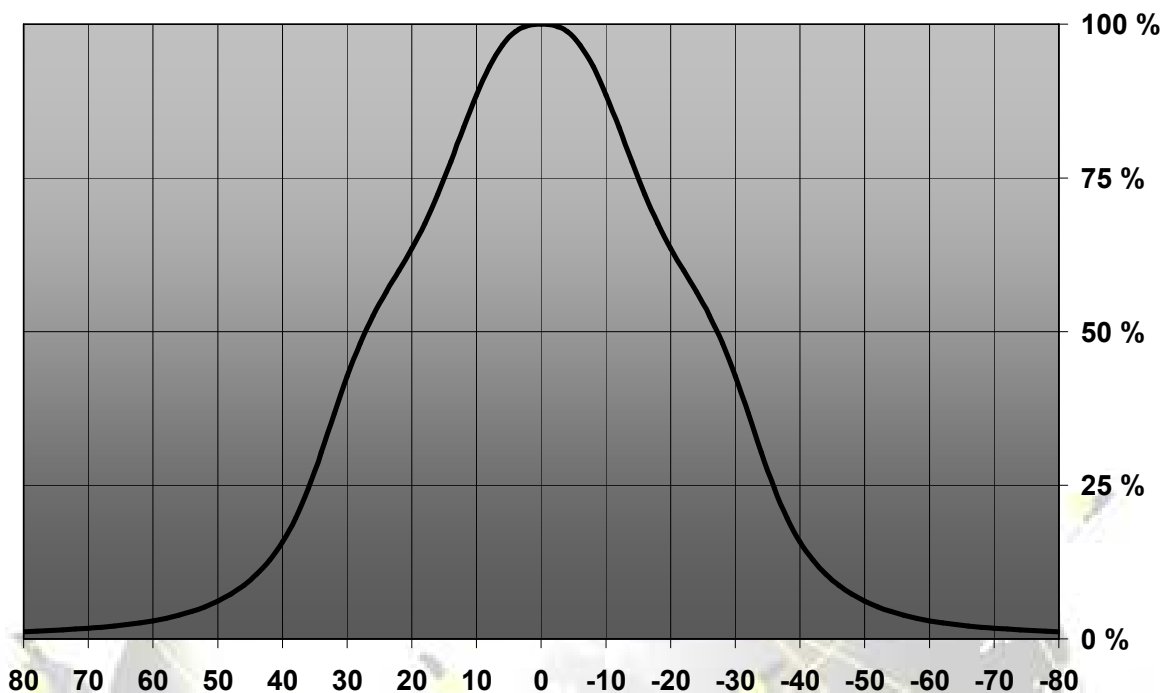

Relative Intensity of C10975_GT4-XP-WW

© Ledil Oy – PRELIMINARY - Subject to change without prior notice