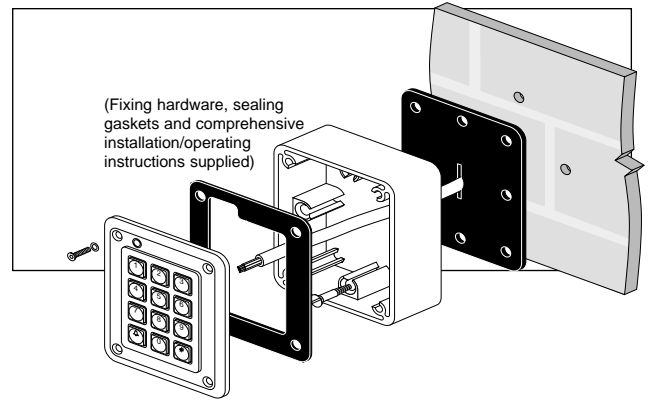

storm®

AXS Secure Keypads for access control

Single Door Access-control Keypad

The STORM AXS StrikeMaster, Single Door Keypad, is ideally suited for access control in outdoor and indoor locations. It is resistant to high impact and sealed against water and dust to IP65.