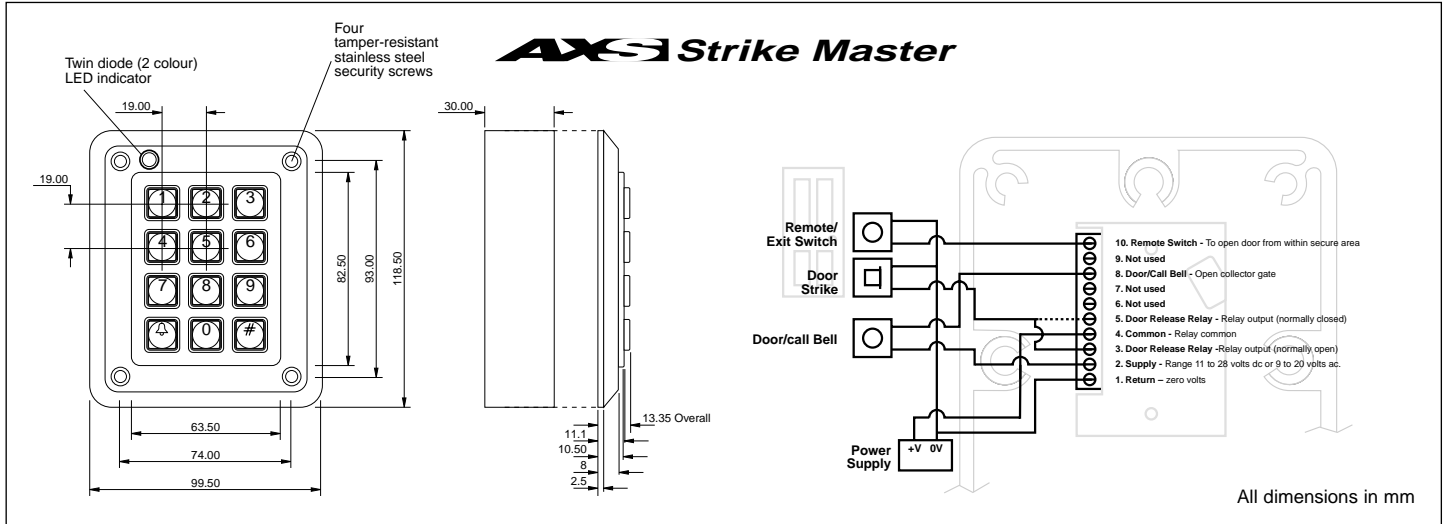

PRODUCT SPECIFICATIONS

- Up to 50 user programmable entry codes
- Entry code indexing for secure allocation and re-allocation of entry codes
- 4, 5 or 6 digit entry codes
- Timed release or latching operation
- Timed lock out for “code hacker” resistance
- Remote exit switch facility
- Weather resistant to IP65
- Hidden entry code feature
- Volt free, normally open/normally closed release relay

PRODUCT FEATURES	SINGLE DOOR
Part Number	DR2KT2
Key Life (cycles)	> 4 Million
Service Temp (Dry)	-20°C to +70°C
Keypad Material	Super High-impact Polymer
Keypad Colour	Black
Keypad Material	Super High-impact Polymer
Keypad Colour	Black
Keypad Legends	Laser Marked
Legend Colour	White
Contact Materials	Carbon / Gold
Weather Sealed	IP65
Resistance to Static Discharge	> 12.5 KV

All Storm AXS Keypads incorporate the proven STORM switching technology ensuring rapid, reliable and responsive data entry. Specified to survive in different service environments, ranging from exposed, unsupervised public environments, to general service / indoor installations. Keypads in the STORM AXS range are dimensionally and electrically interchangeable. This allows users, entering codes at all outdoor or indoor access points, to establish and maintain familiarity with the keypad features. Applications requiring two door control or alarm and door monitoring support require the Storm AXS StrikeMaster DE Keypads.

Whilst every effort is made to ensure details are correct at time of print, specifications are subject to change without notice.

DR-LIT-iss. 01 – Jan 00

FM 39602