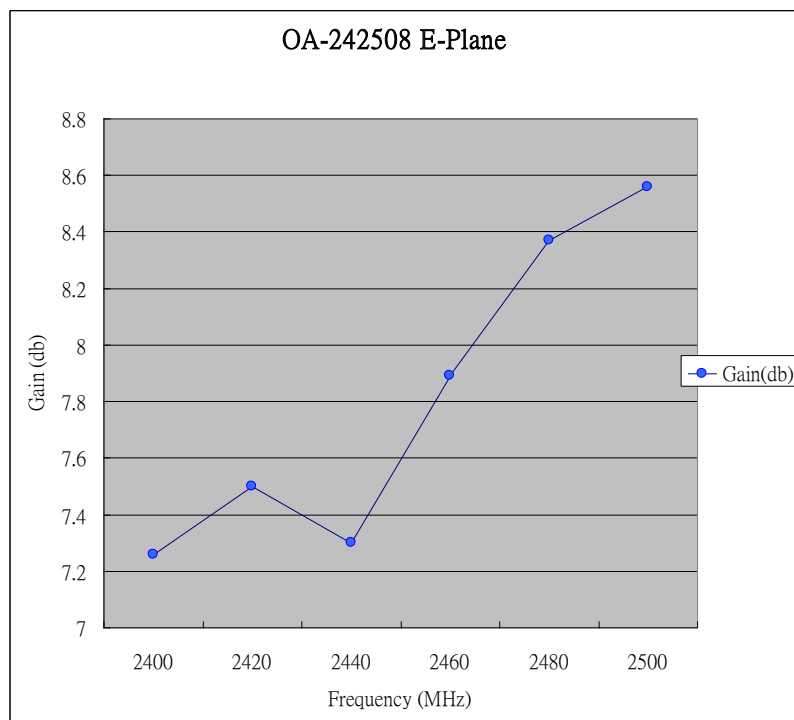

2. Antenna Performance

2.1 Electrical Specifications

1	Communication System	ISM
2	Frequency Band	2400 MHz - 2500 MHz
3	Bandwidth	100MHz
4	Gain	8.0 dBi
5	Impedance	50 Ohm
6	Polarization	Vertical
7	Max Power Handling	50W
8	VSWR	≤ 1.3
9	Vertical Beamwidth	12°
10	Horizontal Beamwidth	360°

2.3 Environmental Ratings

1	Lightening Protection	DC Grounded
2	Temperature	-40°C to +80°C
3	Wind Survival	>150mph

3. Return Loss

4. VSWR

5. Smith Chart

6. Radiation Patterns

Vertical
E-plane co-pol ----- 3-dB beam-with=15 Deg