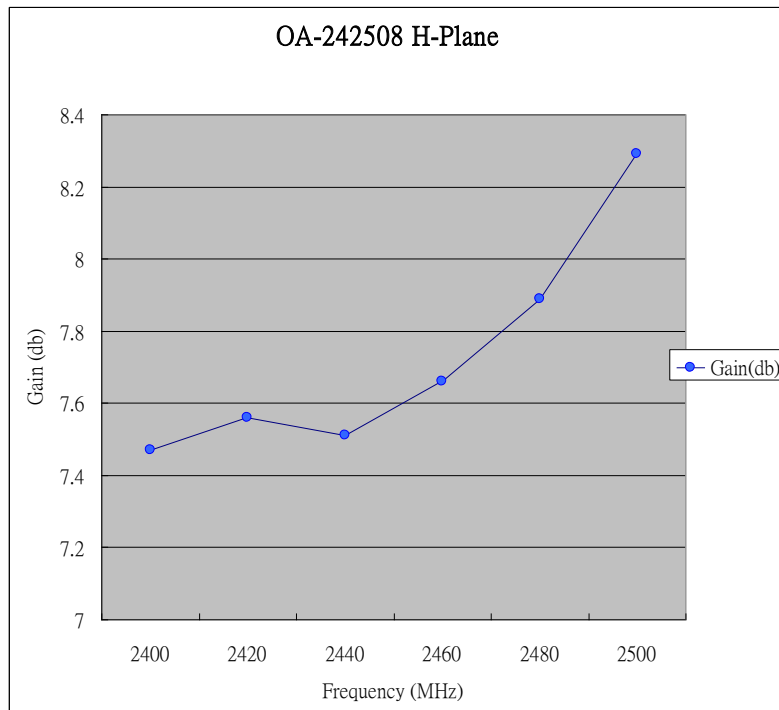

Horizontal
H-plane co-pol ----- 3-dB beam-width=360 Deg