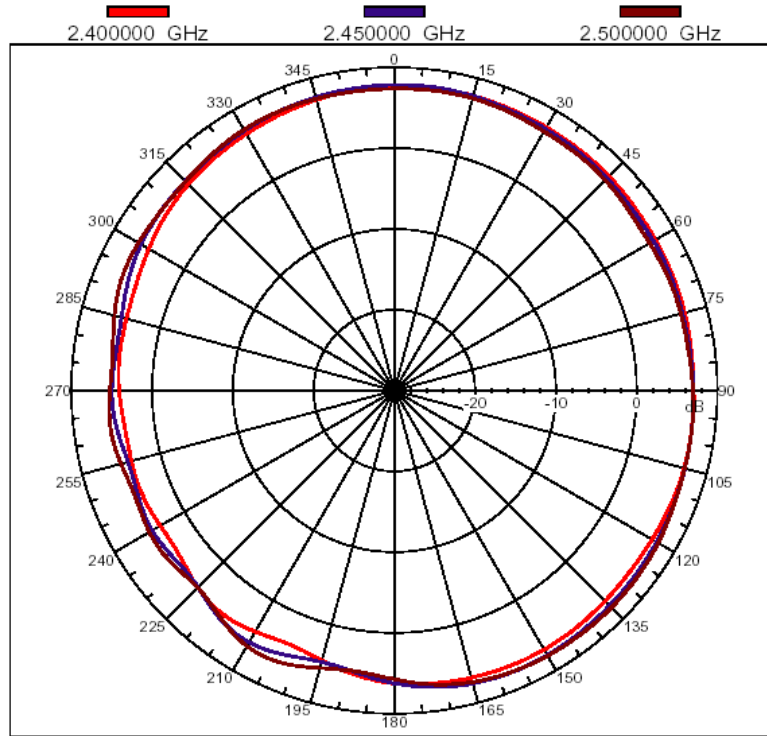

SPECIFICATION

- Part No. : **OMB.242.08F21**
- Product Name : **Barracuda - Omni-Directional Outdoor Antenna
2.4 - 2.5 GHz 8dBi**
- Dimensions : Length 523mm
- Features : Excellent Radiation Patterns
Lightweight
All weather operation – DC short lightning protection
Installed for vertical polarization
Includes tilt and swivel mast mount
RoHS Compliant

2.3 Environmental Ratings

1	Lightening Protection	DC Grounded
2	Temperature	-40°C to +80°C
3	Wind Survival	>150mph

3. Return Loss

4. VSWR

5. Smith Chart

6. Radiation Patterns

Vertical
E-plane co-pol ----- 3-dB beam-with=15 Deg

Horizontal
H-plane co-pol ----- 3-dB beam-width=360 Deg

7. Mechanical Drawing

	Name	Material	Finish	QTY
1	OMB.242 Antenna	Glass Fiber	White	1
2	Cover	ABS	Silver	1
3	Holder	Aluminum	Silver	1
4	N Type(F)	Brass	Ni Plated	1
5	M6 U Type Screw	Stainless Steel	Silver	1
6	M6 Washer	Stainless Steel	Silver	2
7	M6 Nut	Stainless Steel	Silver	2