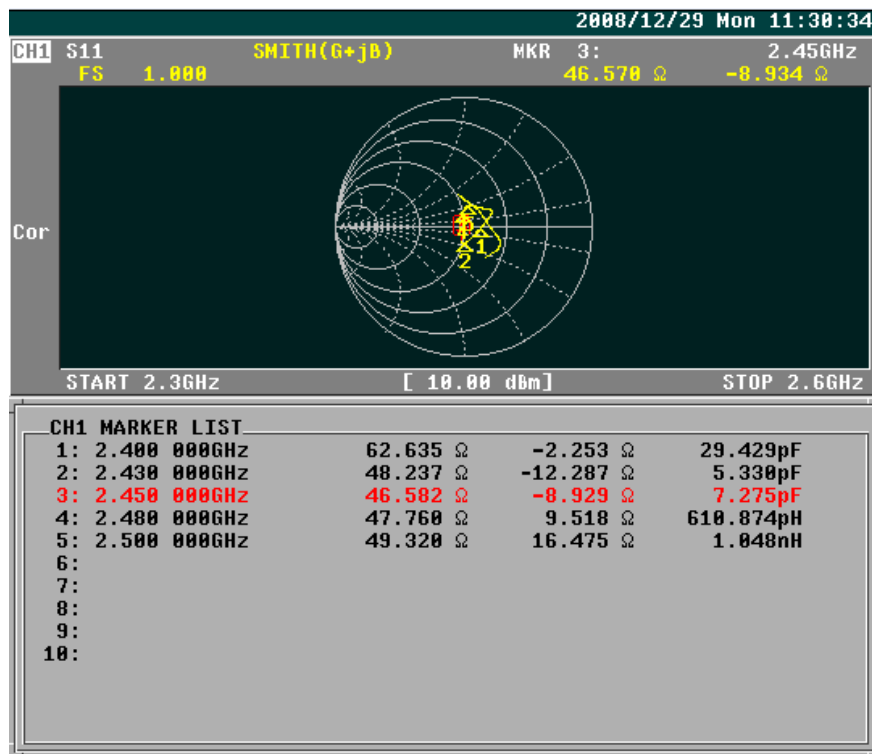

SPECIFICATION

- Part No. : **OMB.242.08F21**
- Product Name : **Barracuda - Omni-Directional Outdoor Antenna
2.4 - 2.5 GHz 8dBi**
- Dimensions : Length 523mm
- Features : Excellent Radiation Patterns
Lightweight
All weather operation – DC short lightning protection
Installed for vertical polarization
Includes tilt and swivel mast mount
RoHS Compliant

2.3 Environmental Ratings

1	Lightening Protection	DC Grounded
2	Temperature	-40°C to +80°C
3	Wind Survival	>150mph

3. Return Loss

4. VSWR

5. Smith Chart

6. Radiation Patterns

Vertical
E-plane co-pol ----- 3-dB beam-with=15 Deg