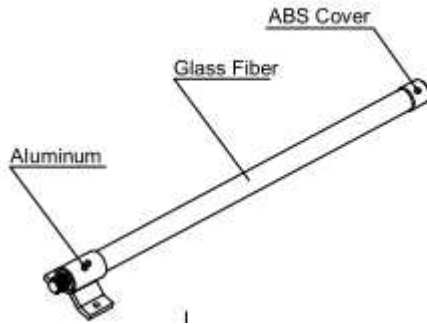

SPECIFICATION

- Part No. : **OMB.242.08F21**
- Product Name : **Barracuda - Omni-Directional Outdoor Antenna
2.4 - 2.5 GHz 8dBi**
- Dimensions : Length 523mm
- Features : Excellent Radiation Patterns
Lightweight
All weather operation – DC short lightning protection
Installed for vertical polarization
Includes tilt and swivel mast mount
RoHS Compliant

2.2 Mechanical Specifications

1	Connector	1 x N Type Female
2	Connector Location	Bottom
3	Dimensions (L*W*D)	Length 523mm, Diameter 70mm
4	Radome Diameter	24mm
5	Weight (& Mounting Bracket max)	380g
6	Internal Material	Copper
7	Radome Material	White Fiberglass
6	Mounting Options	U-Bolt(Stainless steel)
	Mounting	32-45mm Stainless Steel U-Type Screw

Horizontal
H-plane co-pol ----- 3-dB beam-width=360 Deg

7. Mechanical Drawing

	Name	Material	Finish	QTY
1	OMB.242 Antenna	Glass Fiber	White	1
2	Cover	ABS	Silver	1
3	Holder	Aluminum	Silver	1
4	N Type(F)	Brass	Ni Plated	1
5	M6 U Type Screw	Stainless Steel	Silver	1
6	M6 Washer	Stainless Steel	Silver	2
7	M6 Nut	Stainless Steel	Silver	2