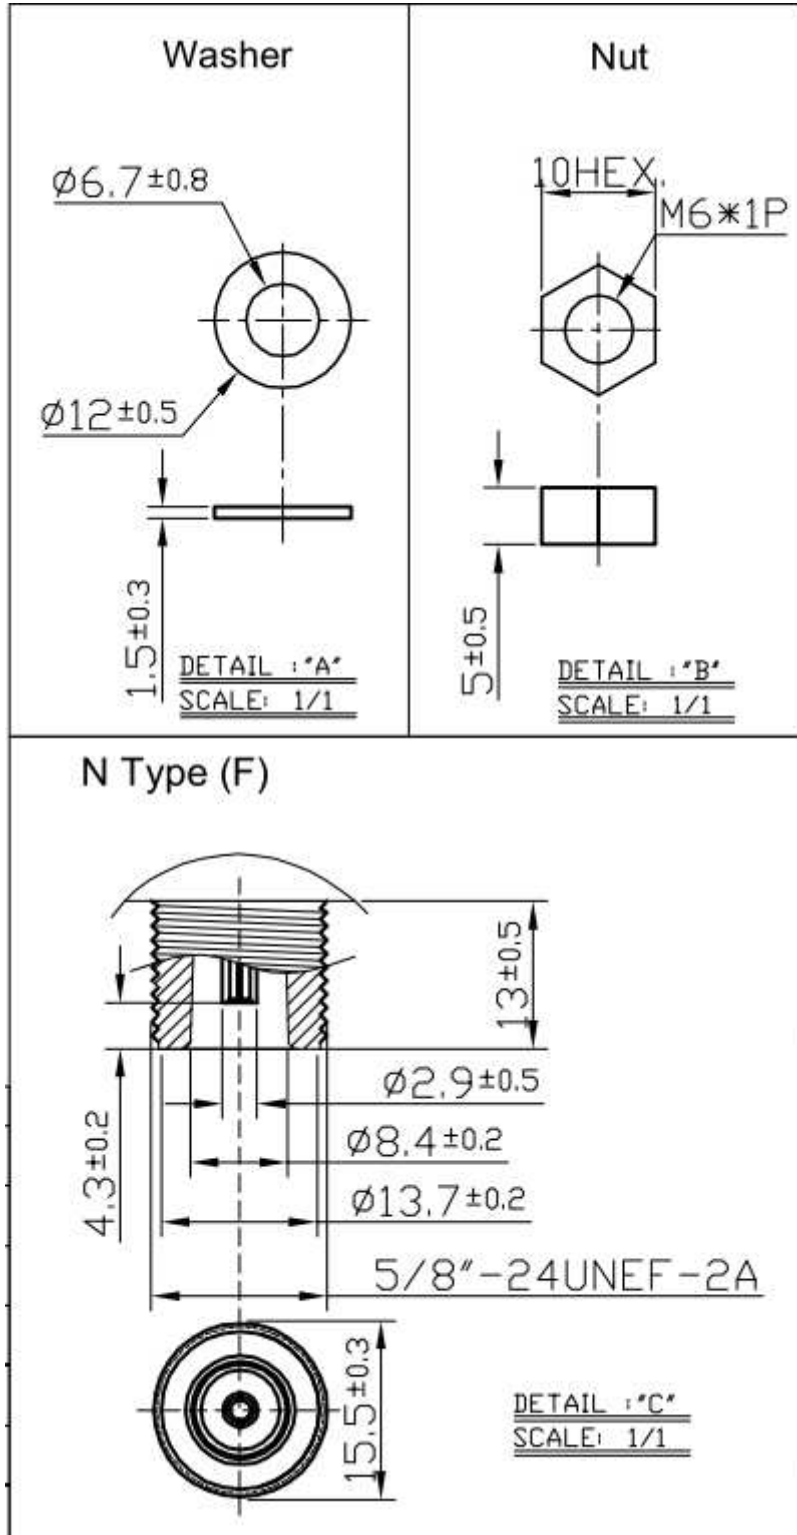

SPECIFICATION

- Part No. : **OMB.242.08F21**
- Product Name : **Barracuda - Omni-Directional Outdoor Antenna
2.4 - 2.5 GHz 8dBi**
- Dimensions : Length 523mm
- Features : Excellent Radiation Patterns
Lightweight
All weather operation – DC short lightning protection
Installed for vertical polarization
Includes tilt and swivel mast mount
RoHS Compliant

2.2 Mechanical Specifications

1	Connector	1 x N Type Female
2	Connector Location	Bottom
3	Dimensions (L*W*D)	Length 523mm, Diameter 70mm
4	Radome Diameter	24mm
5	Weight (& Mounting Bracket max)	380g
6	Internal Material	Copper
7	Radome Material	White Fiberglass
6	Mounting Options	U-Bolt(Stainless steel)
	Mounting	32-45mm Stainless Steel U-Type Screw

Horizontal
H-plane co-pol ----- 3-dB beam-width=360 Deg

7. Mechanical Drawing

	Name	Material	Finish	QTY
1	OMB.242 Antenna	Glass Fiber	White	1
2	Cover	ABS	Silver	1
3	Holder	Aluminum	Silver	1
4	N Type(F)	Brass	Ni Plated	1
5	M6 U Type Screw	Stainless Steel	Silver	1
6	M6 Washer	Stainless Steel	Silver	2
7	M6 Nut	Stainless Steel	Silver	2

7.1 Connector Drawing

8. Antenna Installation Guide