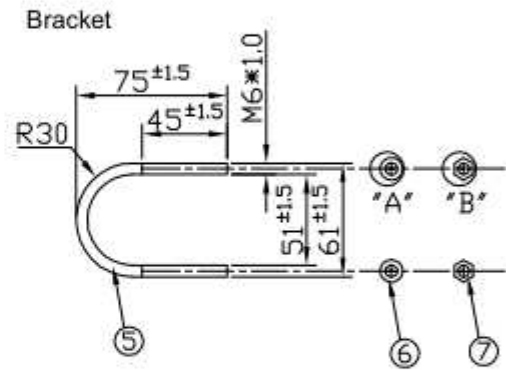

SPECIFICATION

- Part No. : **OMB.242.08F21**
- Product Name : **Barracuda - Omni-Directional Outdoor Antenna
2.4 - 2.5 GHz 8dBi**
- Dimensions : Length 523mm
- Features : Excellent Radiation Patterns
Lightweight
All weather operation – DC short lightning protection
Installed for vertical polarization
Includes tilt and swivel mast mount
RoHS Compliant

2.2 Mechanical Specifications

1	Connector	1 x N Type Female
2	Connector Location	Bottom
3	Dimensions (L*W*D)	Length 523mm, Diameter 70mm
4	Radome Diameter	24mm
5	Weight (& Mounting Bracket max)	380g
6	Internal Material	Copper
7	Radome Material	White Fiberglass
6	Mounting Options	U-Bolt(Stainless steel)
	Mounting	32-45mm Stainless Steel U-Type Screw

Horizontal
H-plane co-pol ----- 3-dB beam-width=360 Deg

7. Mechanical Drawing

	Name	Material	Finish	QTY
1	OMB.242 Antenna	Glass Fiber	White	1
2	Cover	ABS	Silver	1
3	Holder	Aluminum	Silver	1
4	N Type(F)	Brass	Ni Plated	1
5	M6 U Type Screw	Stainless Steel	Silver	1
6	M6 Washer	Stainless Steel	Silver	2
7	M6 Nut	Stainless Steel	Silver	2