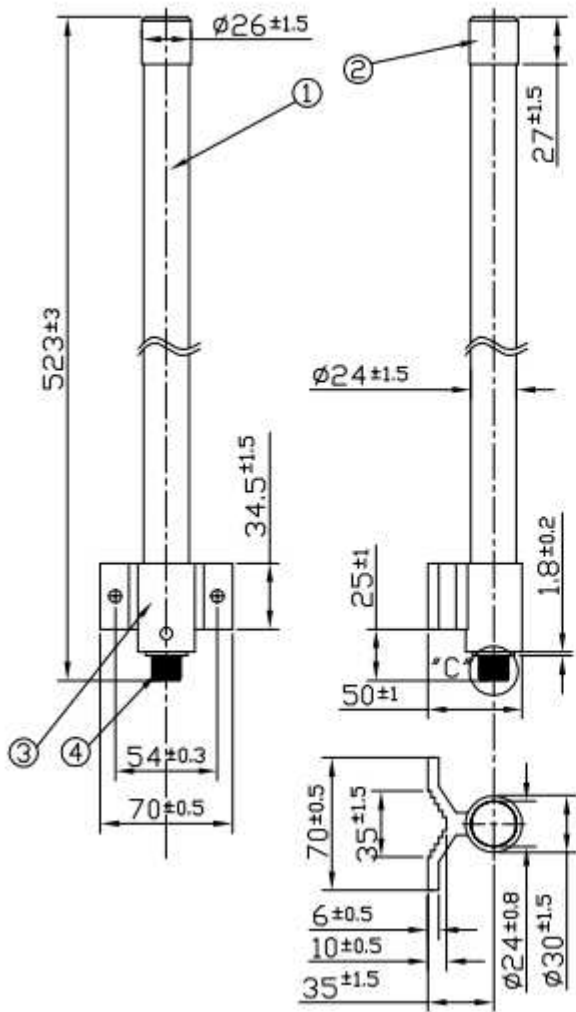

SPECIFICATION

- Part No. : **OMB.242.08F21**
- Product Name : **Barracuda - Omni-Directional Outdoor Antenna
2.4 - 2.5 GHz 8dBi**
- Dimensions : Length 523mm
- Features : Excellent Radiation Patterns
Lightweight
All weather operation – DC short lightning protection
Installed for vertical polarization
Includes tilt and swivel mast mount
RoHS Compliant

2.2 Mechanical Specifications

1	Connector	1 x N Type Female
2	Connector Location	Bottom
3	Dimensions (L*W*D)	Length 523mm, Diameter 70mm
4	Radome Diameter	24mm
5	Weight (& Mounting Bracket max)	380g
6	Internal Material	Copper
7	Radome Material	White Fiberglass
6	Mounting Options	U-Bolt(Stainless steel)
	Mounting	32-45mm Stainless Steel U-Type Screw

Horizontal
H-plane co-pol ----- 3-dB beam-width=360 Deg

7. Mechanical Drawing

	Name	Material	Finish	QTY
1	OMB.242 Antenna	Glass Fiber	White	1
2	Cover	ABS	Silver	1
3	Holder	Aluminum	Silver	1
4	N Type(F)	Brass	Ni Plated	1
5	M6 U Type Screw	Stainless Steel	Silver	1
6	M6 Washer	Stainless Steel	Silver	2
7	M6 Nut	Stainless Steel	Silver	2