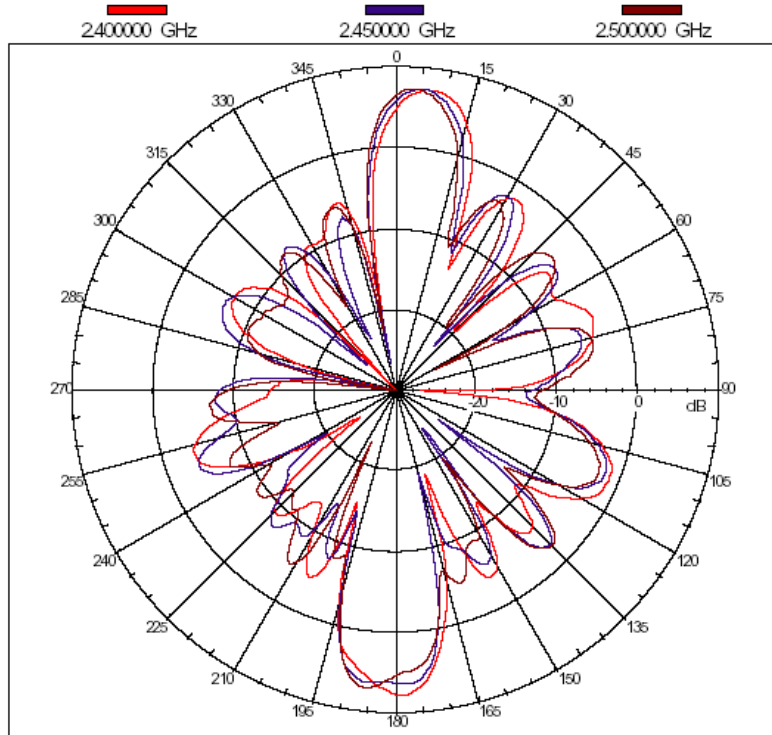

2.3 Environmental Ratings

1	Lightening Protection	DC Grounded
2	Temperature	-40°C to +80°C
3	Wind Survival	>150mph

3. Return Loss

4. VSWR

5. Smith Chart

6. Radiation Patterns

Vertical
E-plane co-pol ----- 3-dB beam-with=15 Deg