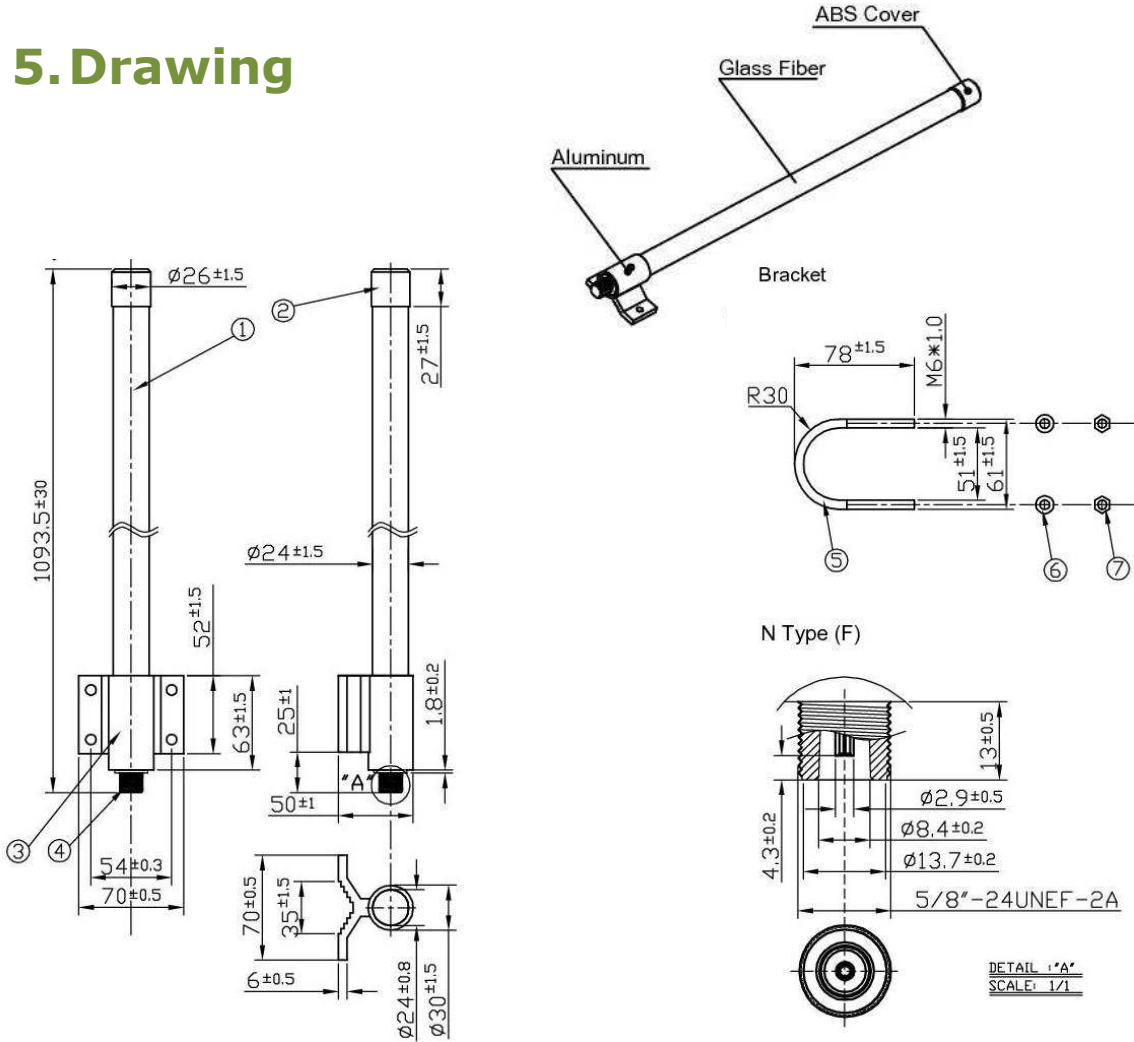

5. Drawing

	Name	P/N	Material	Finish	QTY
1	OMB.868 Antenna	001212B010021A	Glass Fiber	White	1
2	Cover	000111K000021A	ABS	Silver	1
3	Holder	000311K000021A	Aluminum	Silver	1
4	N Type(F)	201211K000021A	Brass	Ni Plated	1
5	M6 U Type Screw	000411K000021A	Stainless Steel	Silver	2
6	M6 Washer	000411K010021A	Stainless Steel	Silver	4
7	M6 Nut	000411K020021A	Stainless Steel	Silver	4