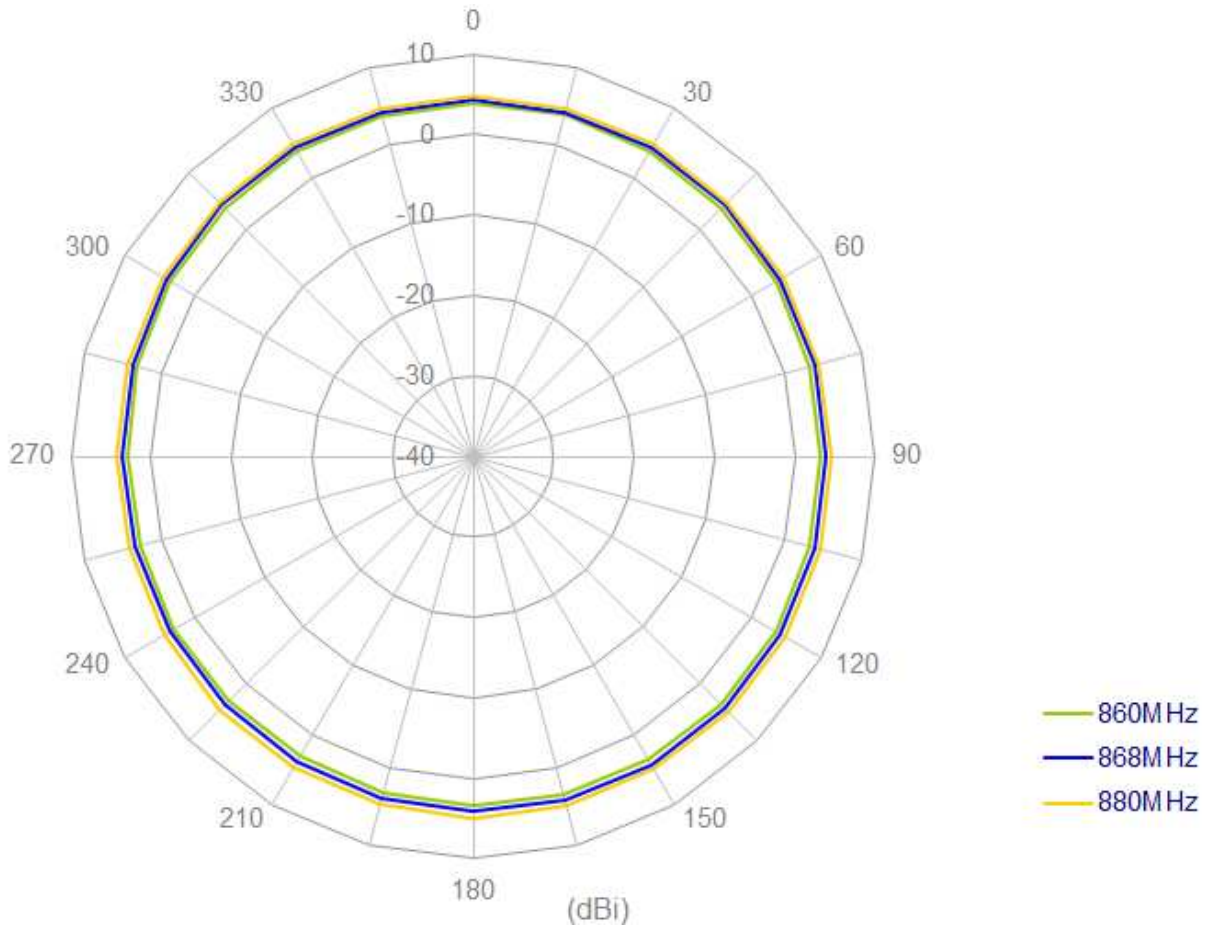

The antenna finds its usage in metering, industrial monitoring and security applications.

2. Specification

ELECTRICAL	
Standard	ISM 868
Band	860~870MHz
Antenna Type	Collinear
Gain(max)	5dBi
Polarization	Vertical
Impedance	50 ohms
Max Input Power	50 watts
VSWR	<1.5:1
Radiation	Omni-Directional
Vertical Beam-width	38 Deg
Horizontal Beam-width	360 Deg
Antenna Design	Dipole Array
Internal Material	Copper
Connector	N Type Female
MECHANICAL	
Length	1094mm(Max)
Base Diameter	70*55mm(Max)
Antenna Weight(G.W)	680g
Mounting Accessories(G.W)	70g
Application	Indoor/Outdoor
Radome Material	White Fiberglass
Base Material	Aluminum
Mount Style	Pole Mount/Wall Mount
Mounting	Stainless Steel
Wind Resistance	>150mph(>241km/h)
Housing	Fiberglass
ENVIRONMENTAL	
Storage Temperature	-20°C to +80°C
Operating Temperature	-20°C to +60°C
Operating Humidity	10%~80% non-condensing
Storage Humidity	5%~80% non-condensing

3. Antenna Characteristics

3.1 Return Loss

3.2 Maximum Gain

3.3 Average Gain

3.4 Efficiency

4.3D Radiation Property

XY plane

XZ plane