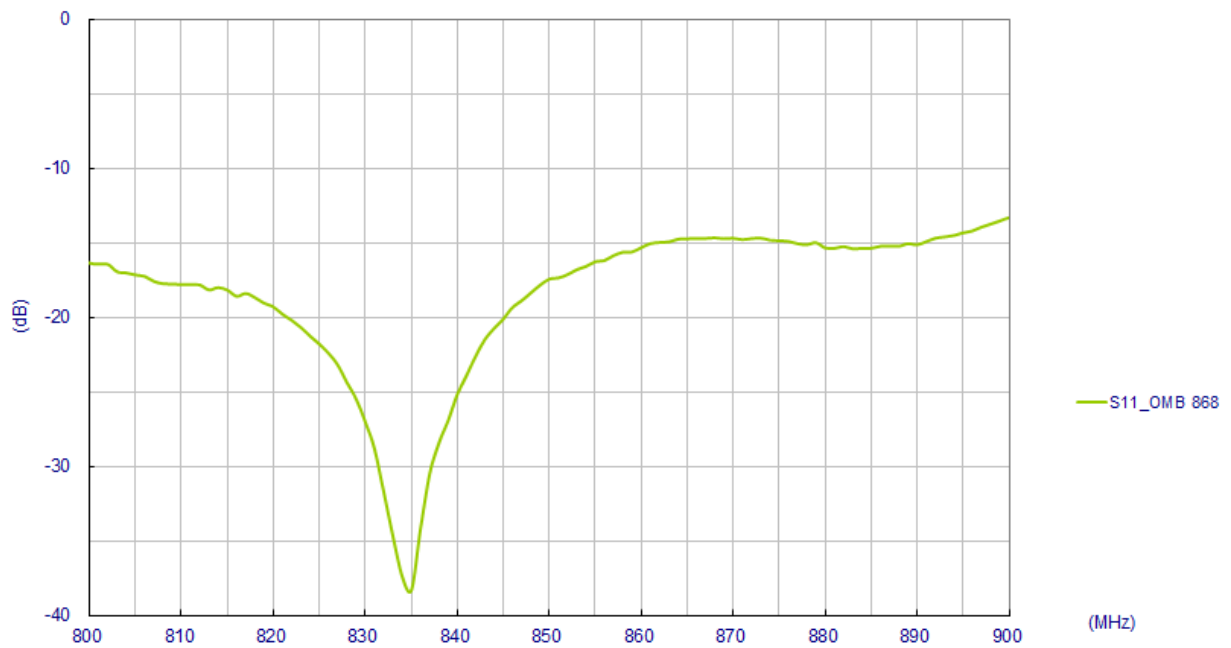

3. Antenna Characteristics

3.1 Return Loss