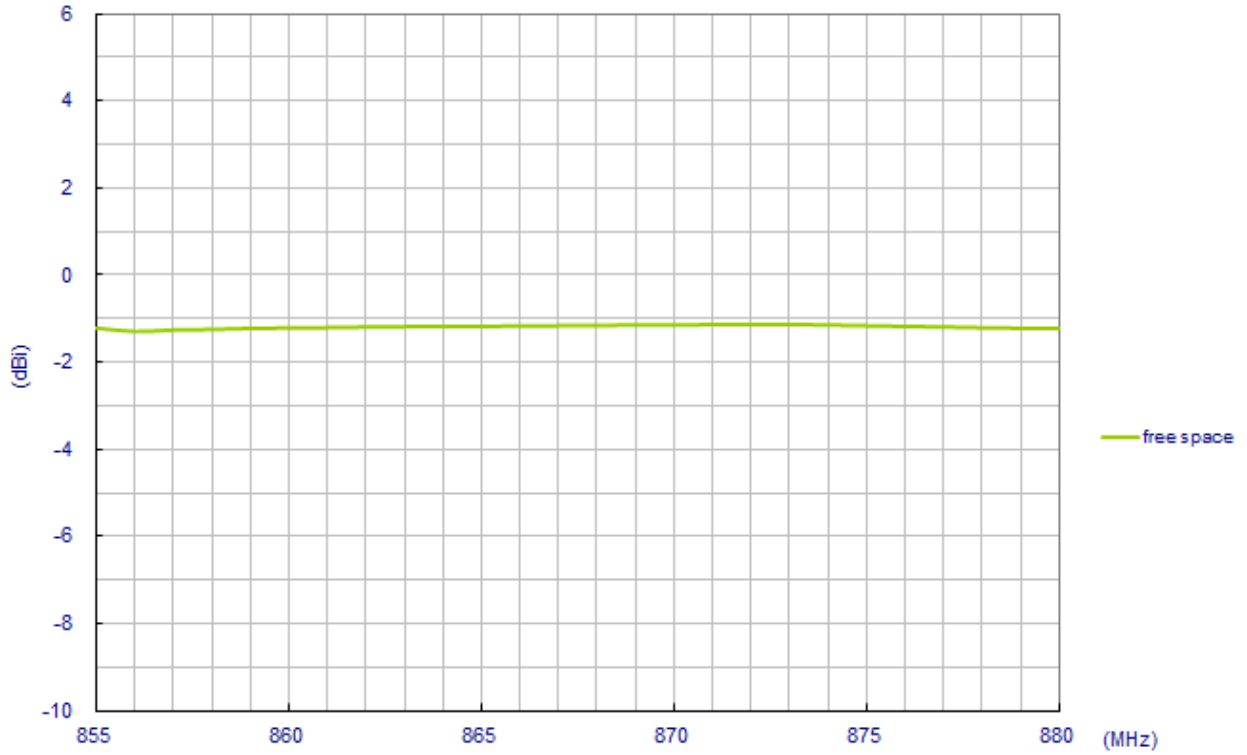

The antenna finds its usage in metering, industrial monitoring and security applications.

2. Specification

ELECTRICAL	
Standard	ISM 868
Band	860~870MHz
Antenna Type	Collinear
Gain(max)	5dBi
Polarization	Vertical
Impedance	50 ohms
Max Input Power	50 watts
VSWR	<1.5:1
Radiation	Omni-Directional
Vertical Beam-width	38 Deg
Horizontal Beam-width	360 Deg
Antenna Design	Dipole Array
Internal Material	Copper
Connector	N Type Female
MECHANICAL	
Length	1094mm(Max)
Base Diameter	70*55mm(Max)
Antenna Weight(G.W)	680g
Mounting Accessories(G.W)	70g
Application	Indoor/Outdoor
Radome Material	White Fiberglass
Base Material	Aluminum
Mount Style	Pole Mount/Wall Mount
Mounting	Stainless Steel
Wind Resistance	>150mph(>241km/h)
Housing	Fiberglass
ENVIRONMENTAL	
Storage Temperature	-20°C to +80°C
Operating Temperature	-20°C to +60°C
Operating Humidity	10%~80% non-condensing
Storage Humidity	5%~80% non-condensing

3. Antenna Characteristics

3.1 Return Loss

3.2 Maximum Gain

3.3 Average Gain

3.4 Efficiency

4.3D Radiation Property

XY plane

XZ plane