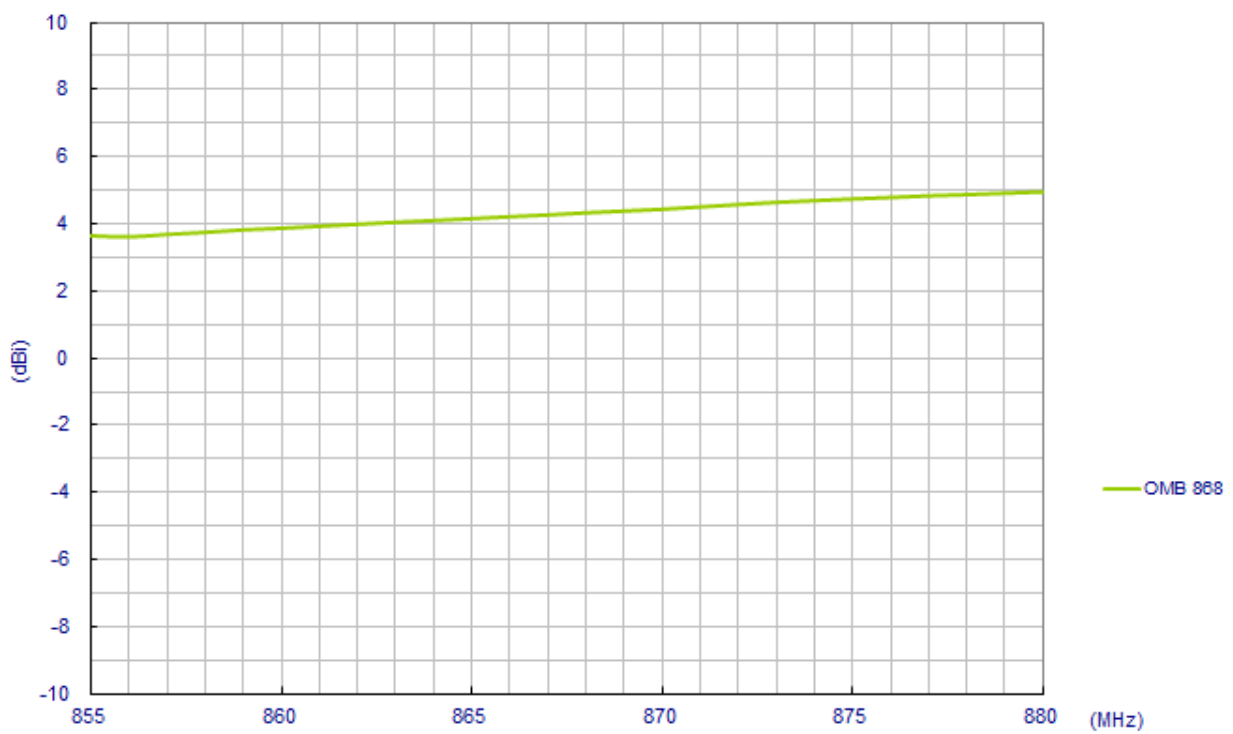

SPECIFICATION

868MHz ISM Band Dipole Antenna

- Part No. : **OMB.868.B05F21**
- Product Name : 5dBi 868MHz ISM Band Indoor/Outdoor
Omni-Directional Antenna
- Feature : Suitable to use in robust outdoor environment
Dimensions: Height 1093.5mm
RoHS compliant

The antenna finds its usage in metering, industrial monitoring and security applications.

2. Specification

ELECTRICAL	
Standard	ISM 868
Band	860~870MHz
Antenna Type	Collinear
Gain(max)	5dBi
Polarization	Vertical
Impedance	50 ohms
Max Input Power	50 watts
VSWR	<1.5:1
Radiation	Omni-Directional
Vertical Beam-width	38 Deg
Horizontal Beam-width	360 Deg
Antenna Design	Dipole Array
Internal Material	Copper
Connector	N Type Female
MECHANICAL	
Length	1094mm(Max)
Base Diameter	70*55mm(Max)
Antenna Weight(G.W)	680g
Mounting Accessories(G.W)	70g
Application	Indoor/Outdoor
Radome Material	White Fiberglass
Base Material	Aluminum
Mount Style	Pole Mount/Wall Mount
Mounting	Stainless Steel
Wind Resistance	>150mph(>241km/h)
Housing	Fiberglass
ENVIRONMENTAL	
Storage Temperature	-20°C to +80°C
Operating Temperature	-20°C to +60°C
Operating Humidity	10%~80% non-condensing
Storage Humidity	5%~80% non-condensing

3. Antenna Characteristics

3.1 Return Loss

3.2 Maximum Gain

3.3 Average Gain

3.4 Efficiency

4.3D Radiation Property

XY plane

XZ plane