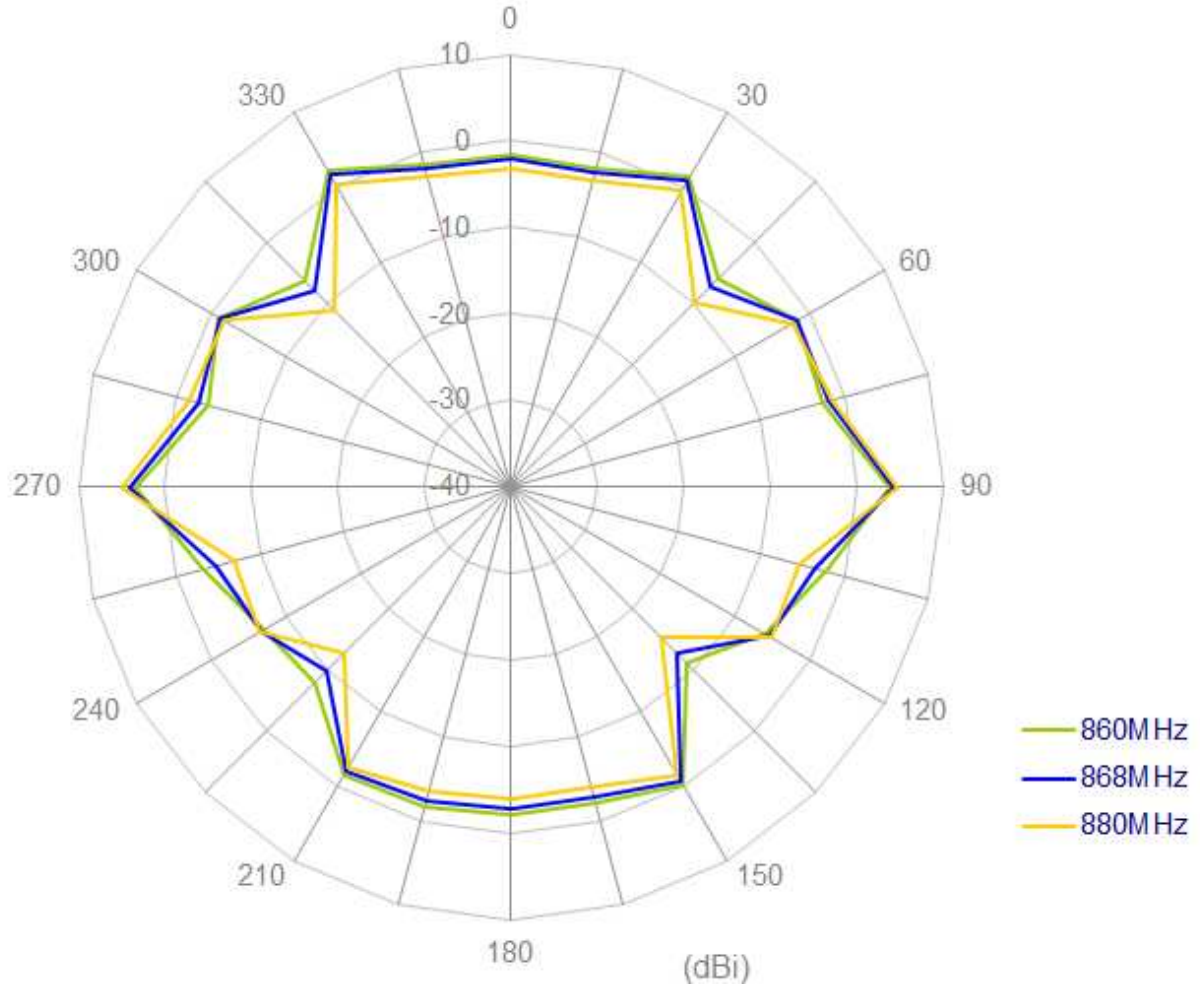

The antenna finds its usage in metering, industrial monitoring and security applications.

2. Specification

ELECTRICAL	
Standard	ISM 868
Band	860~870MHz
Antenna Type	Collinear
Gain(max)	5dBi
Polarization	Vertical
Impedance	50 ohms
Max Input Power	50 watts
VSWR	<1.5:1
Radiation	Omni-Directional
Vertical Beam-width	38 Deg
Horizontal Beam-width	360 Deg
Antenna Design	Dipole Array
Internal Material	Copper
Connector	N Type Female
MECHANICAL	
Length	1094mm(Max)
Base Diameter	70*55mm(Max)
Antenna Weight(G.W)	680g
Mounting Accessories(G.W)	70g
Application	Indoor/Outdoor
Radome Material	White Fiberglass
Base Material	Aluminum
Mount Style	Pole Mount/Wall Mount
Mounting	Stainless Steel
Wind Resistance	>150mph(>241km/h)
Housing	Fiberglass
ENVIRONMENTAL	
Storage Temperature	-20°C to +80°C
Operating Temperature	-20°C to +60°C
Operating Humidity	10%~80% non-condensing
Storage Humidity	5%~80% non-condensing

3. Antenna Characteristics

3.1 Return Loss

3.2 Maximum Gain

3.3 Average Gain

3.4 Efficiency

4.3D Radiation Property

XY plane

XZ plane