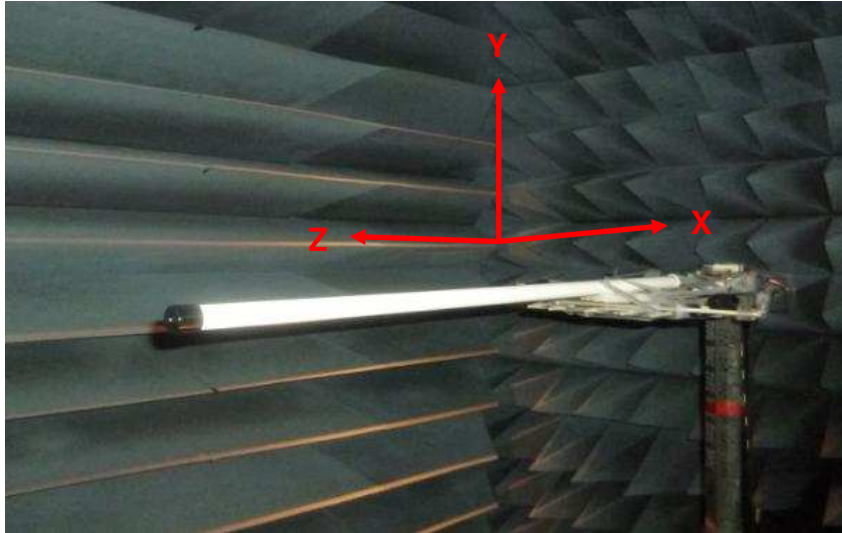

1. Introduction

The 868MHz Barracuda ISM Outdoor antenna is designed to have a long distance coverage. Omni-directional high gain across all bands ensures constant reception and transmission. The UV resistant coating with fiberglass housing makes this antenna suitable to be mounted in robust outdoor environment, pole-mounting and wall-mounting bracket is included.

The antenna finds its usage in metering, industrial monitoring and security applications.

2. Specification

ELECTRICAL	
Standard	ISM 868
Band	860~870MHz
Antenna Type	Collinear
Gain(max)	5dBi
Polarization	Vertical
Impedance	50 ohms
Max Input Power	50 watts
VSWR	<1.5:1
Radiation	Omni-Directional
Vertical Beam-width	38 Deg
Horizontal Beam-width	360 Deg
Antenna Design	Dipole Array
Internal Material	Copper
Connector	N Type Female
MECHANICAL	
Length	1094mm(Max)
Base Diameter	70*55mm(Max)
Antenna Weight(G.W)	680g
Mounting Accessories(G.W)	70g
Application	Indoor/Outdoor
Radome Material	White Fiberglass
Base Material	Aluminum
Mount Style	Pole Mount/Wall Mount
Mounting	Stainless Steel
Wind Resistance	>150mph(>241km/h)
Housing	Fiberglass
ENVIRONMENTAL	
Storage Temperature	-20°C to +80°C
Operating Temperature	-20°C to +60°C
Operating Humidity	10%~80% non-condensing
Storage Humidity	5%~80% non-condensing

3. Antenna Characteristics

3.1 Return Loss

3.2 Maximum Gain

3.3 Average Gain

3.4 Efficiency

4.3D Radiation Property

XY plane

XZ plane