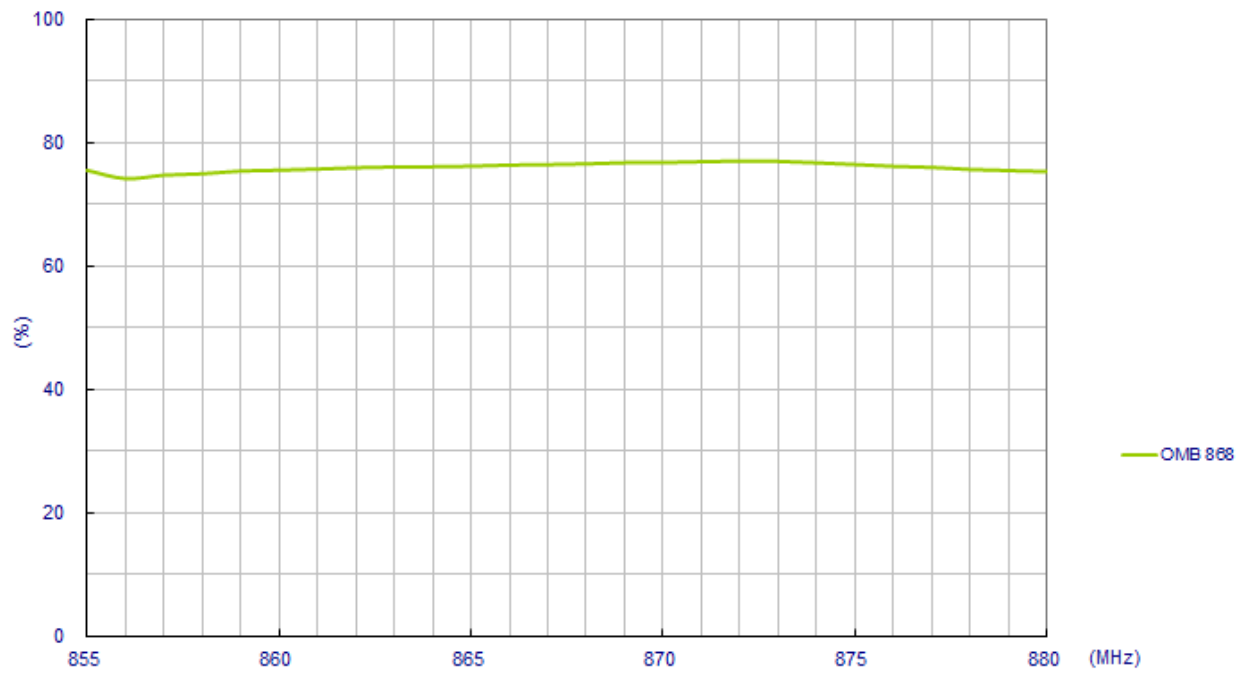

The antenna finds its usage in metering, industrial monitoring and security applications.

2. Specification

ELECTRICAL	
Standard	ISM 868
Band	860~870MHz
Antenna Type	Collinear
Gain(max)	5dBi
Polarization	Vertical
Impedance	50 ohms
Max Input Power	50 watts
VSWR	<1.5:1
Radiation	Omni-Directional
Vertical Beam-width	38 Deg
Horizontal Beam-width	360 Deg
Antenna Design	Dipole Array
Internal Material	Copper
Connector	N Type Female
MECHANICAL	
Length	1094mm(Max)
Base Diameter	70*55mm(Max)
Antenna Weight(G.W)	680g
Mounting Accessories(G.W)	70g
Application	Indoor/Outdoor
Radome Material	White Fiberglass
Base Material	Aluminum
Mount Style	Pole Mount/Wall Mount
Mounting	Stainless Steel
Wind Resistance	>150mph(>241km/h)
Housing	Fiberglass
ENVIRONMENTAL	
Storage Temperature	-20°C to +80°C
Operating Temperature	-20°C to +60°C
Operating Humidity	10%~80% non-condensing
Storage Humidity	5%~80% non-condensing

3. Antenna Characteristics

3.1 Return Loss

3.2 Maximum Gain

3.3 Average Gain

3.4 Efficiency

4.3D Radiation Property

XY plane

XZ plane