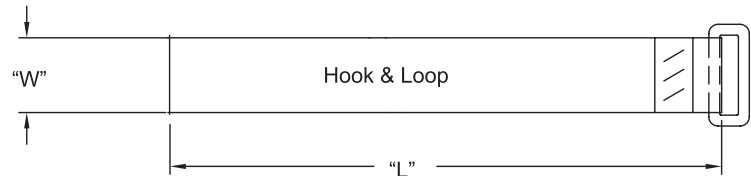

RKWDA

Any Length Cinch Straps

- Strap has both the hooks and loops along the same surface area
- Unique cut-to-length cinch straps eliminate the need to predetermine the exact cinch strap length
- Adheres to itself along its entire length and the tip of the strap is not important to the strap's functionality

Material: Nylon Woven Hook & Loop Color: Black Standard Pack: 10 per bag			
Part No.	"L" Length	"W" Width	Approximate Bundle Ø With Hook Fully Engaged
RKWDA-16-36-BK	36.0 (914)	1.0 (25.4)	10-1/2 (267)
RKWDA-16-48-BK	48.0 (1219)		14-3/8 (365)
RKWDA-32-20-BK	20.0 (508)	2.0 (50.8)	5-1/2 (140)
RKWDA-32-24-BK	24.0 (610)		6-5/8 (169)
RKWDA-32-36-BK	36.0 (914)		10-1/2 (267)
RKWDA-32-48-BK	48.0 (1219)		14-3/8 (365)