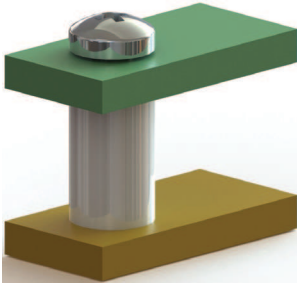

SWI
Round Nylon Spacer

- Resistant to corrosion and many chemicals
- Available for standard imperial thread sizes

Material: Nylon Color: Natural					
Part No.	I.D.	O.D.	"A" Spacer Length	Fits Screw	Standard Pack
SWI1240A	.125 (3.2)	.305 (7.7)	.500 (12.7)	#4 (M3)	2,000
SWI1550A	.194 (4.9)	.500 (12.7)	1.000 (25.4)	#10 (M4)	1,000
SWI1570A	.205 (5.2)	.500 (12.7)	.510 (13)	#10 (M5)	1,000
SWI1610A	.250 (6.4)	.740 (18.8)	.250 (6.4)	#12 (M6)	5,000
SWI1620A	.253 (6.4)	.500 (12.7)	.125 (3.2)	1/4" (M6)	15,000
SWI1640A	.257 (6.5)	.500 (12.7)	.500 (12.7)		1,000
SWI1690A	.257 (6.5)	.500 (12.7)	.312 (7.9)		1,000
SWI1760A	.286 (7.3)	.500 (12.7)	.103 (2.6)		6,000
SWI1840A	.335 (8.5)	.750 (19.1)	.250 (6.4)	5/16" (M8)	7,400
SWI1860A	.375 (9.5)	.750 (19.1)	.065 (1.7)	5/16" (M9)	10,000
SWI1880A	.375 (9.5)	.875 (22.2)	.375 (9.5)		3,500
SWI1910A	.376 (9.6)	.546 (13.9)	.484 (12.3)		2,000
SWI1930A	.380 (9.7)	.625 (15.9)	.062 (1.6)	3/8" (M9)	5,000
SWI1960A	.380 (9.7)	.750 (19.1)	.187 (4.7)		1,000
SWI2020A	.500 (12.7)	.750 (19.1)	.375 (9.5)	7/16" (M12)	1,000
SWI2040A	.500 (12.7)	1.000 (25.4)	.100 (2.5)		8,000
SWI2050A	.500 (12.7)	1.250 (31.8)	.063 (1.6)		1,000
SWI2090A	.505 (12.8)	.750 (19.1)	.125 (3.2)	1/2" (M12)	1,000
SWI2100A	.512 (13)	1.258 (32)	.064 (1.6)		6,000
SWI2150A	.629 (16)	1.125 (28.6)	.128 (3.3)		9/16" (M13)