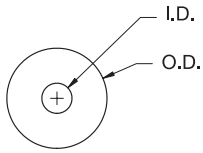

SWI
Round Nylon Spacer

- Resistant to corrosion and many chemicals
- Available for standard imperial thread sizes

Material: Nylon Color: Natural					
Part No.	I.D.	O.D.	"A" Spacer Length	Fits Screw	Standard Pack
SWI1240A	.125 (3.2)	.305 (7.7)	.500 (12.7)	#4 (M3)	2,000
SWI1550A	.194 (4.9)	.500 (12.7)	1.000 (25.4)	#10 (M4)	1,000
SWI1570A	.205 (5.2)	.500 (12.7)	.510 (13)	#10 (M5)	1,000
SWI1610A	.250 (6.4)	.740 (18.8)	.250 (6.4)	#12 (M6)	5,000
SWI1620A	.253 (6.4)	.500 (12.7)	.125 (3.2)	1/4" (M6)	15,000
SWI1640A	.257 (6.5)	.500 (12.7)	.500 (12.7)		1,000
SWI1690A	.257 (6.5)	.500 (12.7)	.312 (7.9)		1,000
SWI1760A	.286 (7.3)	.500 (12.7)	.103 (2.6)		6,000
SWI1840A	.335 (8.5)	.750 (19.1)	.250 (6.4)	5/16" (M8)	7,400
SWI1860A	.375 (9.5)	.750 (19.1)	.065 (1.7)	5/16" (M9)	10,000
SWI1880A	.375 (9.5)	.875 (22.2)	.375 (9.5)		3,500
SWI1910A	.376 (9.6)	.546 (13.9)	.484 (12.3)		2,000
SWI1930A	.380 (9.7)	.625 (15.9)	.062 (1.6)	3/8" (M9)	5,000
SWI1960A	.380 (9.7)	.750 (19.1)	.187 (4.7)		1,000
SWI2020A	.500 (12.7)	.750 (19.1)	.375 (9.5)	7/16" (M12)	1,000
SWI2040A	.500 (12.7)	1.000 (25.4)	.100 (2.5)		8,000
SWI2050A	.500 (12.7)	1.250 (31.8)	.063 (1.6)		1,000
SWI2090A	.505 (12.8)	.750 (19.1)	.125 (3.2)	1/2" (M12)	1,000
SWI2100A	.512 (13)	1.258 (32)	.064 (1.6)		6,000
SWI2150A	.629 (16)	1.125 (28.6)	.128 (3.3)		9/16" (M13)