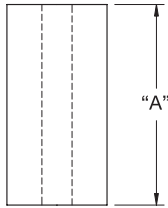

SWI
Round Nylon Spacer

- Resistant to corrosion and many chemicals
- Available for standard imperial thread sizes

Material: Nylon Color: Natural					
Part No.	I.D.	O.D.	"A" Spacer Length	Fits Screw	Standard Pack
SWI1240A	.125 (3.2)	.305 (7.7)	.500 (12.7)	#4 (M3)	2,000
SWI1550A	.194 (4.9)	.500 (12.7)	1.000 (25.4)	#10 (M4)	1,000
SWI1570A	.205 (5.2)	.500 (12.7)	.510 (13)	#10 (M5)	1,000
SWI1610A	.250 (6.4)	.740 (18.8)	.250 (6.4)	#12 (M6)	5,000
SWI1620A	.253 (6.4)	.500 (12.7)	.125 (3.2)	1/4" (M6)	15,000
SWI1640A	.257 (6.5)	.500 (12.7)	.500 (12.7)		1,000
SWI1690A	.257 (6.5)	.500 (12.7)	.312 (7.9)		1,000
SWI1760A	.286 (7.3)	.500 (12.7)	.103 (2.6)		6,000
SWI1840A	.335 (8.5)	.750 (19.1)	.250 (6.4)	5/16" (M8)	7,400
SWI1860A	.375 (9.5)	.750 (19.1)	.065 (1.7)	5/16" (M9)	10,000
SWI1880A	.375 (9.5)	.875 (22.2)	.375 (9.5)		3,500
SWI1910A	.376 (9.6)	.546 (13.9)	.484 (12.3)		2,000
SWI1930A	.380 (9.7)	.625 (15.9)	.062 (1.6)	3/8" (M9)	5,000
SWI1960A	.380 (9.7)	.750 (19.1)	.187 (4.7)		1,000
SWI2020A	.500 (12.7)	.750 (19.1)	.375 (9.5)	7/16" (M12)	1,000
SWI2040A	.500 (12.7)	1.000 (25.4)	.100 (2.5)		8,000
SWI2050A	.500 (12.7)	1.250 (31.8)	.063 (1.6)		1,000
SWI2090A	.505 (12.8)	.750 (19.1)	.125 (3.2)	1/2" (M12)	1,000
SWI2100A	.512 (13)	1.258 (32)	.064 (1.6)		6,000
SWI2150A	.629 (16)	1.125 (28.6)	.128 (3.3)		9/16" (M13)