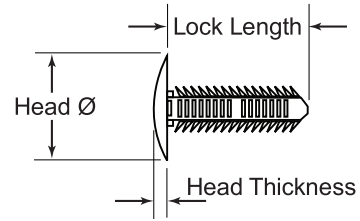

XT
Fir-Tree Rivet

- The ribbed design ensures fast and easy installation while securely holding into various materials like wood, metal, foam, rubber and plastic
- When pushed into a hole, the flexible ribs deflect then spring back to lock securely in place

Material: UL94 V-2 Nylon 6/6 Color: Black Standard Pack: 1,000 per bag					
Part No	Hole Ø	Panel Thickness	Head Ø	Head Thickness	Lock Length
XT1250125A	.125 (3.2)	.062 - .125 (1.6 - 3.2)	.344 (8.7)	.062 (1.6)	.208 (5.3)
XT1250250A		.062 - .250 (1.6 - 6.4)			.321 (8.2)
XT1250375A		.062 - .375 (1.6 - 9.5)			.458 (11.6)
XT1880250A	.188 (4.8)	.062 - .250 (1.6 - 6.4)	.500 (12.7)	.078 (2)	.348 (8.8)
XT1880375A		.062 - .375 (1.6 - 9.5)			.723 (18.4)
XT1880500A		.062 - .500 (1.6 - 12.7)			.598 (15.2)
XT1880625A		.062 - .625 (1.6 - 15.9)			.723 (18.4)
XT1880750A		.062 - .750 (1.6 - 19.1)			.848 (21.5)
XT2500250A	.250 (6.4)	.062 - .250 (1.6 - 6.4)	.700 (17.8)	.1 (2.5)	.391 (9.9)
XT2500375A		.062 - .375 (1.6 - 9.5)			.506 (12.9)
XT2500500A		.062 - .500 (1.6 - 12.7)			.630 (16)
XT2500625A		.062 - .625 (1.6 - 15.9)			.755 (19.2)
XT2500750A		.062 - .750 (1.6 - 19.1)			.880 (22.4)
XT2500875A		.062 - .875 (1.6 - 22.2)			1.00 (25.5)
XT2501000A		.062 - 1.00 (1.6 - 25.4)			1.12 (28.5)
XT2501250A		.062 - 1.25 (1.6 - 31.8)			1.38 (35.1)
XT2501500A		.062 - 1.25 (1.6 - 38.1)			1.63 (41.5)
XT2501750A		.062 - 1.75 (1.6 - 44.5)			1.88 (47.8)
XT2502000A		.062 - 2.00 (1.6 - 50.8)			2.13 (54.2)
XT2810250A	.281 (7.1)	.062 - .250 (1.6 - 6.4)	.787 (20)	.1 (2.5)	.384 (9.8)
XT2810375A		.062 - .375 (1.6 - 9.5)			.515 (13.1)
XT2810500A		.062 - .500 (1.6 - 12.7)			.642 (16.3)
XT2810625A		.062 - .625 (1.6 - 15.9)			.767 (19.5)
XT2810750A		.062 - .750 (1.6 - 19.1)			.894 (22.7)
XT2810875A		.062 - .875 (1.6 - 22.2)			1.02 (25.9)
XT2811000A		.062 - 1.00 (1.6 - 25.4)			1.15 (29.1)
XT2811250A		.062 - 1.25 (1.6 - 31.8)			1.40 (35.6)
XT2811500A		.062 - 1.25 (1.6 - 38.1)			1.65 (41.9)
XT2811750A	.062 - 1.75 (1.6 - 44.5)	1.90 (48.3)			
XT3120250A	.312 (7.9)	.062 - .250 (1.6 - 6.4)	.874 (22.2)	.1 (2.5)	.410 (10.4)
XT3120375A		.062 - .375 (1.6 - 9.5)			.529 (13.4)
XT3120625A		.062 - .625 (1.6 - 15.9)			.783 (19.9)
XT3120750A		.062 - .750 (1.6 - 19.1)			.894 (22.7)
XT3120875A		.062 - .875 (1.6 - 22.2)			1.04 (26.3)
XT3121000A		.062 - 1.00 (1.6 - 25.4)			1.16 (29.5)
XT3121250A		.062 - 1.25 (1.6 - 31.8)			1.42 (36)
XT3121500A	.062 - 1.25 (1.6 - 38.1)	1.67 (42.4)			
XT3750250A	.375 (9.5)	.062 - .250 (1.6 - 6.4)	1.00 (22.4)	.1 (2.5)	.445 (11.3)
XT3750500A		.062 - .500 (1.6 - 12.7)			.689 (17.5)
XT3750625A		.062 - .625 (1.6 - 15.9)			.816 (20.7)
XT3750750A		.062 - .750 (1.6 - 19.1)			.943 (24)
XT3751250A		.062 - 1.25 (1.6 - 31.8)			1.45 (36)
XT3751500A		.062 - 1.25 (1.6 - 38.1)			1.71 (43.3)
XT3751750A		.062 - 1.75 (1.6 - 44.5)			1.96 (49.8)