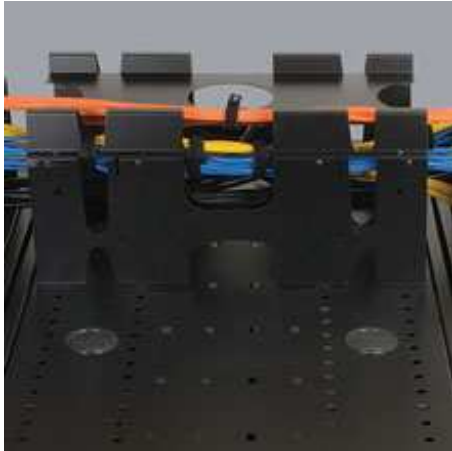

Tripp Lite
 1111 West 35th Street
 Chicago, IL 60609 USA
 Telephone: +(773) 869 1234
 E-mail: saleshelp@tripplite.com

Model #: SRCABLETRAYEXP

Roof-Mounted Cable Trough Vertical Expansion (Requires SRCABLETRAY.)

Highlights

- Adds an additional level of cable routing to the SRCABLETRAY
- When used with the SRCABLETRAY these expansion plates allow dedicated, separate paths for power, data and fiber cables
- Helps eliminate cable stress
- Organizes cables outside of SmartRack enclosure
- Toolless mounting on the SmartRack enclosure's top panel

Description

Tripp Lite's SmartRack SRCABLETRAYEXP adds an additional level of cable routing to the SRCABLETRAY (required part). When used with the SRCABLETRAY these expansion plates allow dedicated, separate paths for power, data and fiber cables. The SRCABLETRAYEXP helps eliminate cable stress by organizing cables outside of the SmartRack enclosure. Convenient, toolless mounting on the top panel of the SmartRack enclosure.

Package Includes

- When used with the SRCABLETRAY these expansion plates allow dedicated, separate paths for power, data and fiber cables

Specifications

OVERVIEW	
Model Type	Cable Troughs
PHYSICAL	
Shipping Dimensions (HWD/in)	21 x 13 x 3
Shipping Dimensions (HWD/cm)	53.34 x 33.02 x 7.62
Shipping weight (lbs)	10.33
Shipping weight (kg)	4.69
Unit Dimensions (HWD/in)	2.2 x 12.13 x 21.14
Unit Dimensions (HWD/cm)	5.59 x 30.81 x 53.70
Unit weight (lbs)	4
Unit weight (kg)	1.81
WARRANTY	