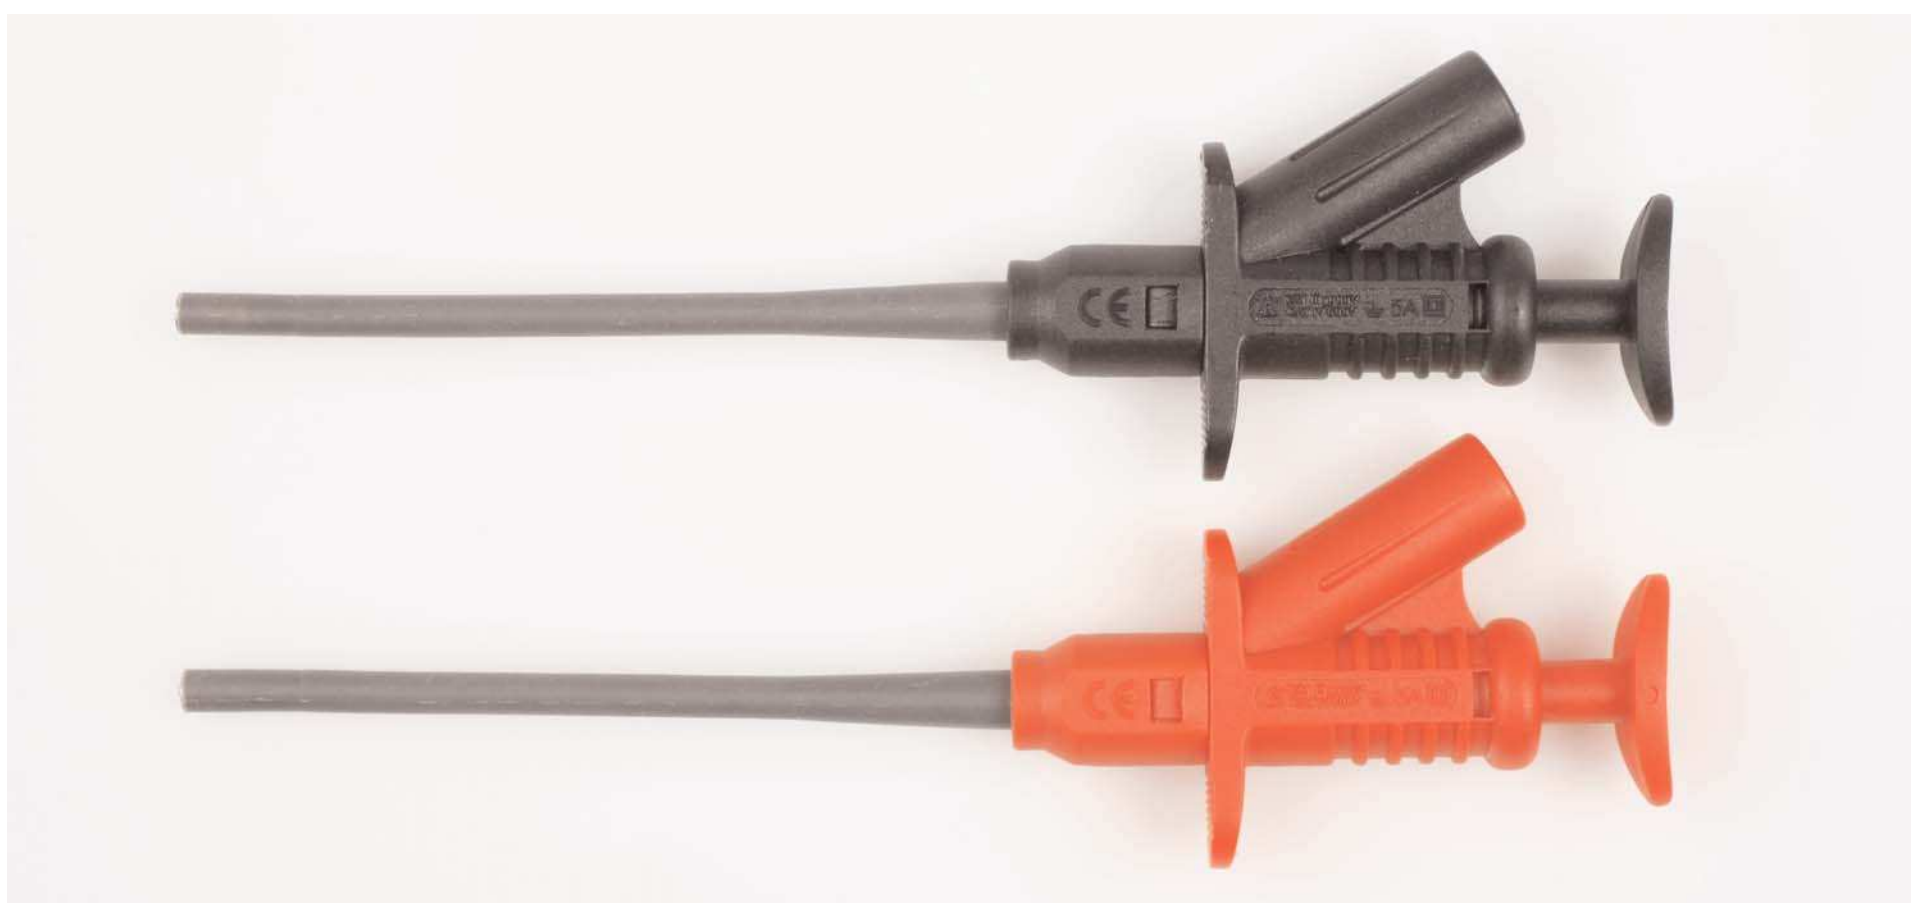

# A069 Plunger Clip.

### Dimensions

Lead Length: N/A  
Prod Length: 0.3" (7.5mm)/  
0.3" (0.8mm) diameter  
Jaw Opening: 0.26" (6.5mm)

### Type

0.16 (4.0mm)  
male Banana Plug