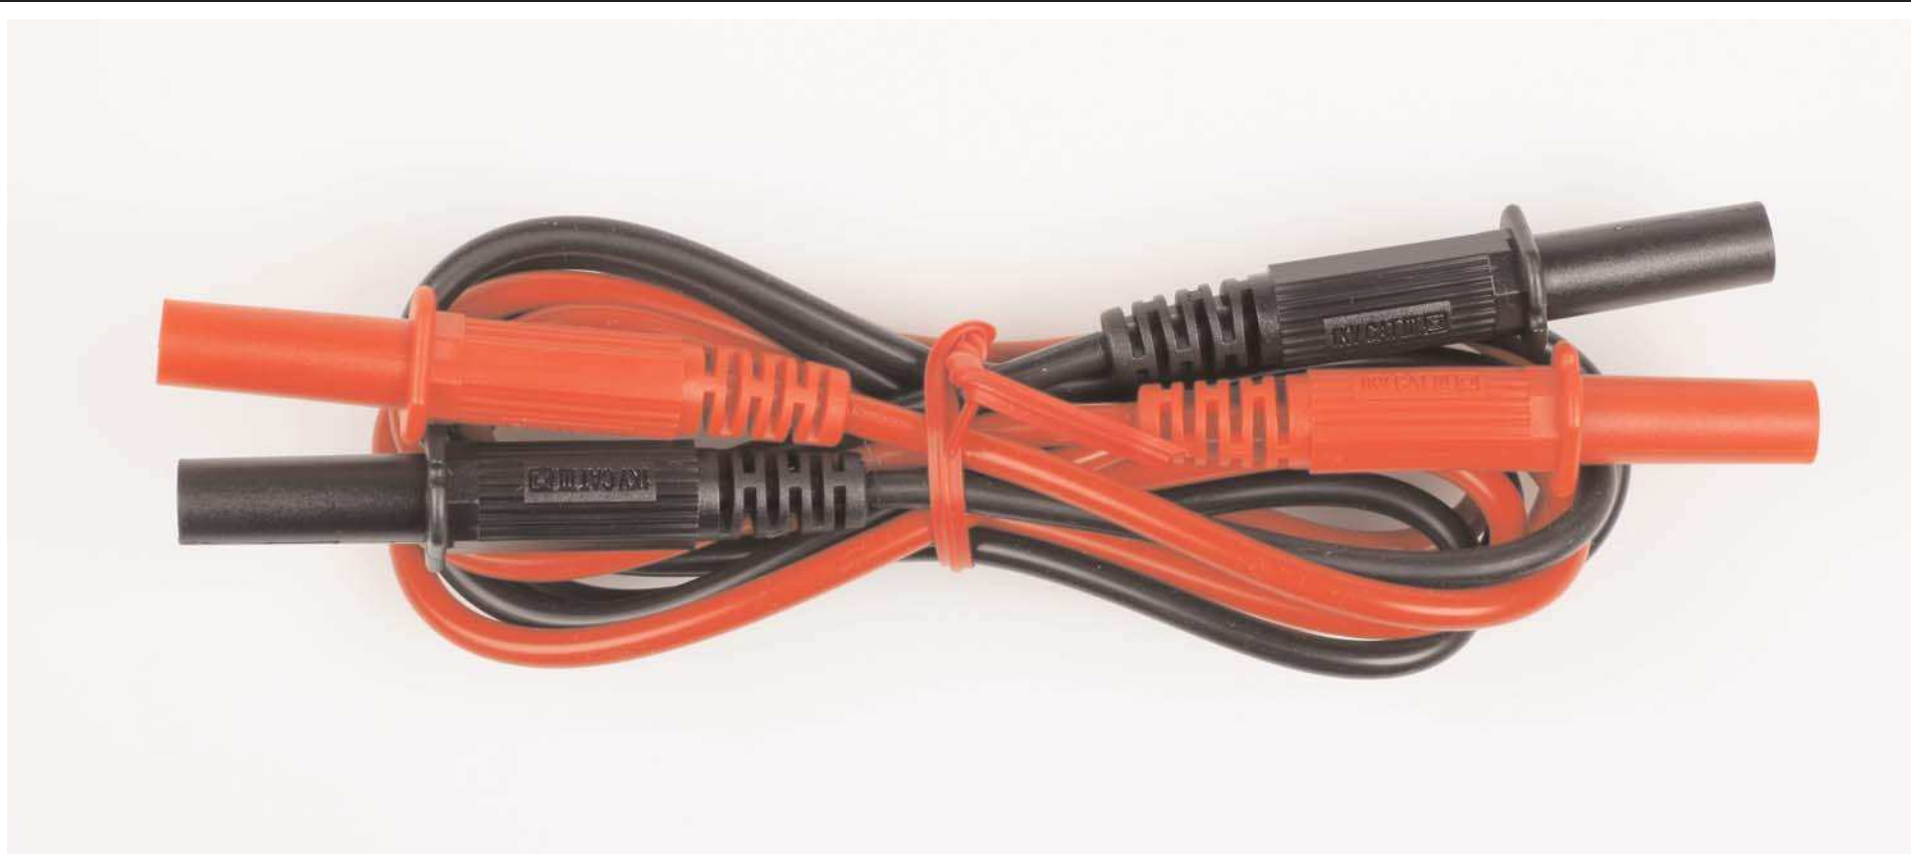

A079

Modular Silicone Test Lead Set (Fixed Shroud Plug to Fixed Shroud Plug)

Voltage / Amperage Rating

Maximum Voltage: 1000V
Maximum Amperage: 10A

Copyright © 2007 Test Products International, Inc.

Agency Listing

Cul us 61010
IEC 61010

Category Rating

CAT III 1000V

Insulation Material

Silicone

Dimensions

Lead Length: 47.2" (1.2m)
Wire Gauge: 18
Outside Diameter: 0.144"
(3.7mm)

Connection Type

0.16" (4.0mm)
Shroud plug &
0.16" 4.0mm
Shroud plug