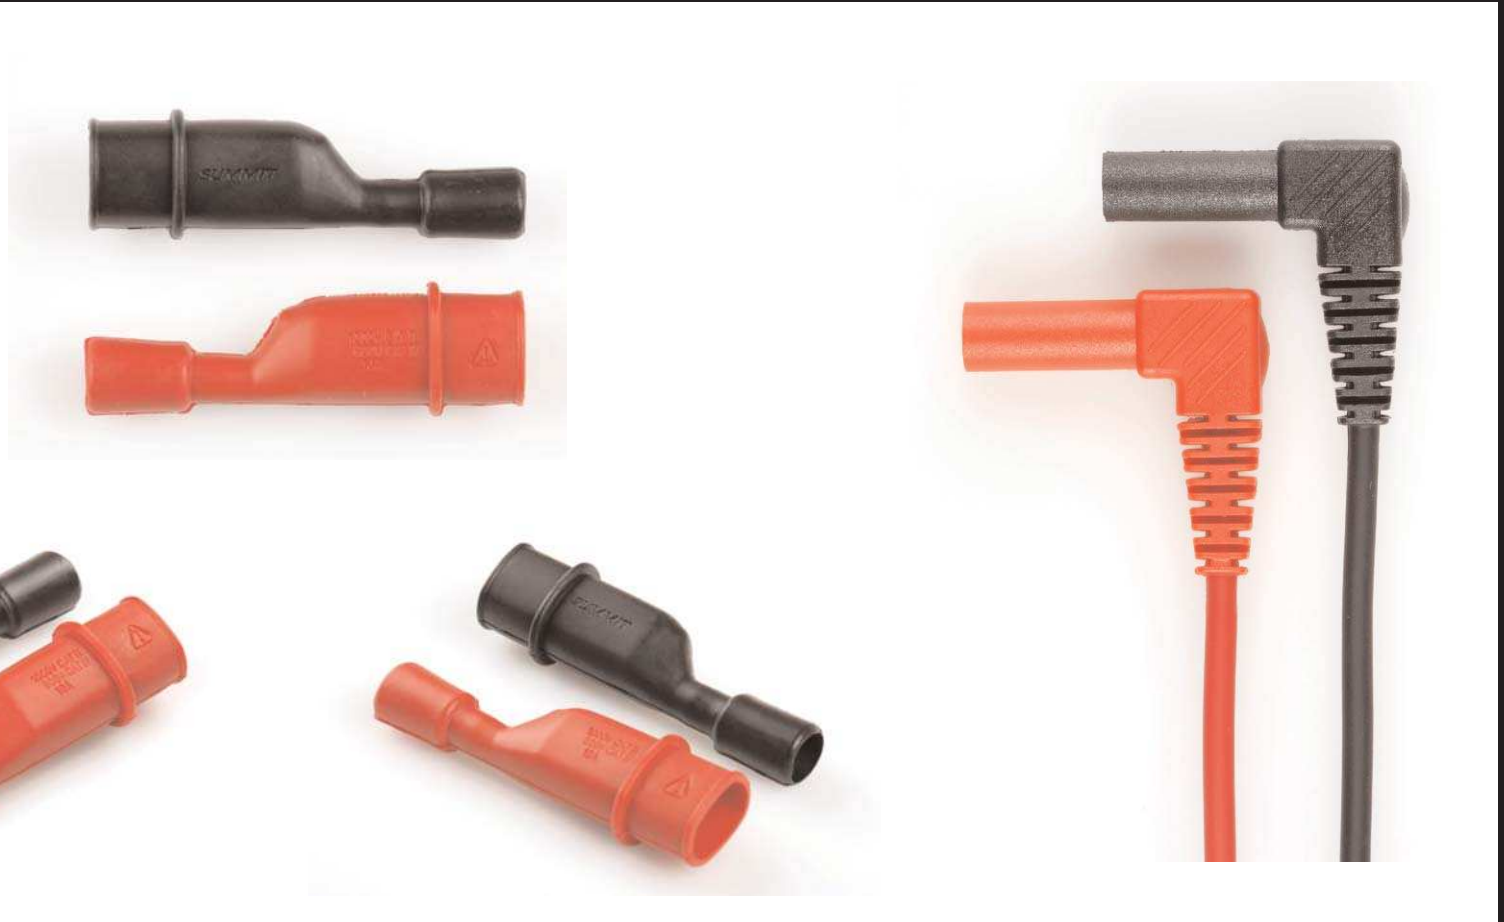

A085

Test leads with threaded tips and screw on Alligator clips

Voltage / Amperage Rating

Maximum Voltage: 1000V

Maximum Amperage: 10A

Copyright © 2008 Test Products International, Inc.

Agency Listing

cULus 61010

IEC 61010

Category Rating

CAT III 1000V

CAT IV 600V

Insulation Material

Silicone

Dimensions

Lead Length: 47.24 inches
(1200mm)

Prod Length: 0.635 inches
(16.13mm)

Jaw Opening: 0.445 inches
(alligator clips) (11.30mm)

Type

4mm fixed right angle
male banana plug