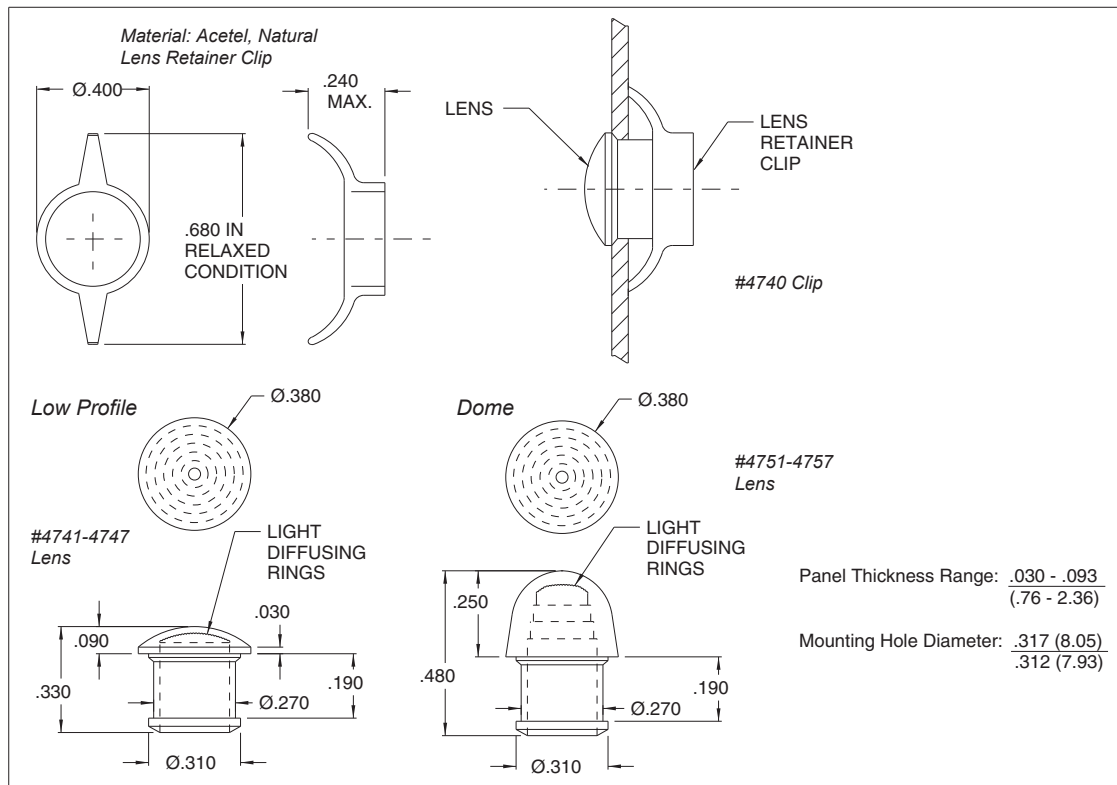

Lens Retainer Clip

Description and Features

Series 4740, 4750 Lenses

Mounting: Rear snap-on to lens models 4741, 4751. Will snapfit into .030-.093 thick panel in a .312-.317 mounting hole.

Lens: Polycarbonate

Clip: Natural acetal

Note: Order model 4740 lens retainer clip and appropriate lens separately.

Lens Color	Low Profile Model No.	Dome Model No.
Red	4741	4751
Clear	4742	4752
Amber	4743	4753
White	4744	4754
Green	4755	4755
Blue	4746	4756
Yellow	4747	4757

Outline Dimensions

All dimensions are in inches.