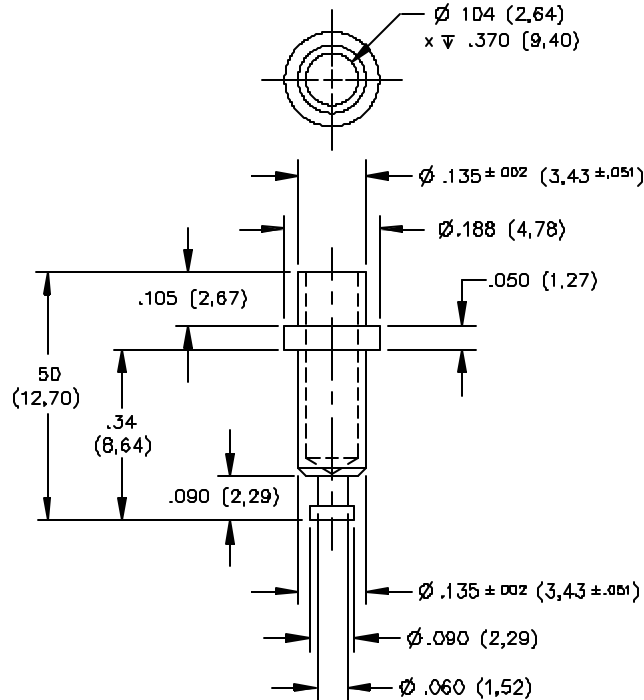

## Model 3277 Miniature Rivet Type Banana Jack With Turret for 1/16" Thick Panel

### FEATURES:

- Accepts miniature banana plugs.
- Mounts in panels up to .062" thick.

### RATINGS:

Operating Voltage: 1500 VDC

Current: 5 Amperes

### ORDERING INFORMATION: Model 3277

Sold in packages of 10

All dimensions are in inches and metric.

All specifications are to the latest revisions. Specifications are subject to change without notice.

Registered trademarks are the property of their respective companies. Made in USA