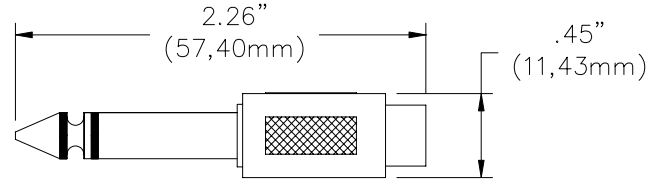

Models 6878, 6879
1/4" Plug (mono) / RCA Jack, 1/4" Jack (mono) / RCA Plug

Model 6878 1/4" Plug (mono) / RCA Jack Adapter

Model 6879 1/4" Jack (mono) / RCA Plug Adapter

Use to convert between RCA to
1/4" mono

Features

- Two pole mono-to-mono version.
- Easy-to-use black and silver design.

Materials

Contacts are nickel-plated brass.

Ordering Information

Model: 6878, 6879

| | |
|---------------------|---------------|
| Number of Contacts | 2 pole (mono) |
| Dielectric strength | 1000 V dc |

All dimensions are in inches. Tolerances (except noted): .xx = ±.02" (.51 mm), .xxx = ±.005" (.127 mm). All specifications are to the latest revisions. Specifications are subject to change without notice. Registered trademarks are the property of their respective companies.