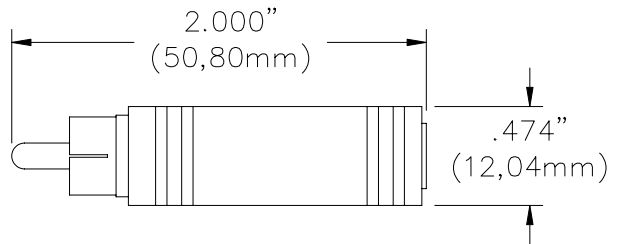

Models 6878, 6879
1/4" Plug (mono) / RCA Jack, 1/4" Jack (mono) / RCA Plug

Model 6878 1/4" Plug (mono) / RCA Jack Adapter

Model 6879 1/4" Jack (mono) / RCA Plug Adapter

Use to convert between RCA to
1/4" mono

Features

- Two pole mono-to-mono version.
- Easy-to-use black and silver design.

Materials

Contacts are nickel-plated brass.

Ordering Information

Model: 6878, 6879

| | |
|---------------------|---------------|
| Number of Contacts | 2 pole (mono) |
| Dielectric strength | 1000 V dc |

All dimensions are in inches. Tolerances (except noted): .xx = ±.02" (.51 mm), .xxx = ±.005" (.127 mm). All specifications are to the latest revisions. Specifications are subject to change without notice. Registered trademarks are the property of their respective companies.