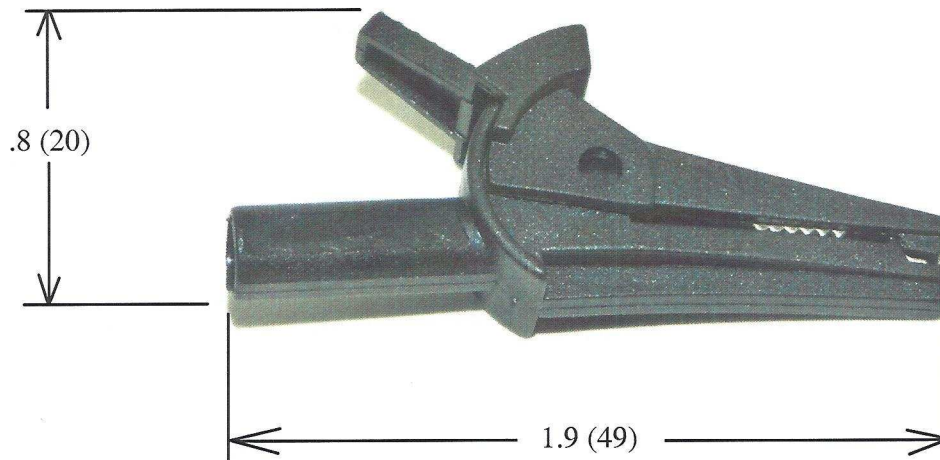

MODEL: BU-110-*

Fully Insulated Mini-Clip

- Can be attached by a standard, insulated or retractable 4mm banana, plug
- Clip is Nickel plated Steel with a Nylon insulated shell
- Ratings: 300V 10 Amps. @ 105°C
- Colors -0 black, -2 red,
- RoHS Compliant