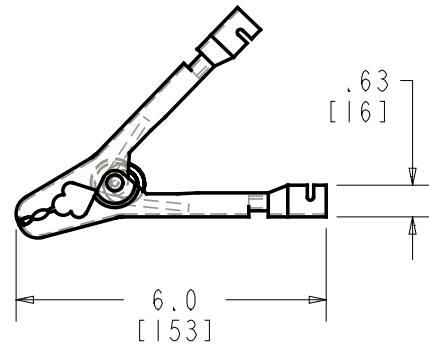

Part Number:
Description:

BU-41A-* / BU-41C-*
LARGE PLIER CLIP

- ◎ General purpose clip
- ◎ Can be attached by solder or crimp connection
- ◎ Material:
 - BU-41A -- Copper-plated steel
 - BU-41C -- Solid Copper
- ◎ Rating:
 - BU-41A -- 200 Amps
 - BU-41C -- 400 Amps
- ◎ Comes with BU-43 insulators in the following colors:
 - 0 Black, -2 Red, -4 Yellow, -5 Green, -6 Blue, -9 White
- ◎ Packaged in Bulk
- ◎ DFARS Certified
- ◎ RoHS Compliant