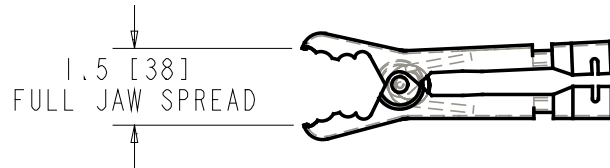

Part Number:
Description:

BU-41A-* / BU-41C-*
LARGE PLIER CLIP

- ◎ General purpose clip
- ◎ Can be attached by solder or crimp connection
- ◎ Material:
 - BU-41A -- Copper-plated steel
 - BU-41C -- Solid Copper
- ◎ Rating:
 - BU-41A -- 200 Amps
 - BU-41C -- 400 Amps
- ◎ Comes with BU-43 insulators in the following colors:
 - 0 Black, -2 Red, -4 Yellow, -5 Green, -6 Blue, -9 White
- ◎ Packaged in Bulk
- ◎ DFARS Certified
- ◎ RoHS Compliant