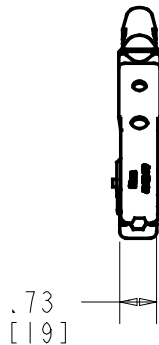

Part Number:
Description:

BU-41A-* / BU-41C-*
LARGE PLIER CLIP

- ◎ General purpose clip
- ◎ Can be attached by solder or crimp connection
- ◎ Material:
 - BU-41A -- Copper-plated steel
 - BU-41C -- Solid Copper
- ◎ Rating:
 - BU-41A -- 200 Amps
 - BU-41C -- 400 Amps
- ◎ Comes with BU-43 insulators in the following colors:
 - 0 Black, -2 Red, -4 Yellow, -5 Green, -6 Blue, -9 White
- ◎ Packaged in Bulk
- ◎ DFARS Certified
- ◎ RoHS Compliant