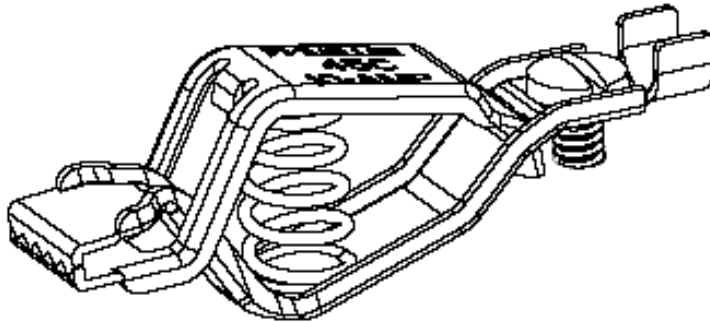

**Part Number:** BU-45/BU-45C  
**Description:** Pee-Wee Clip

3507

- Pee-Wee Clip
- Screw or crimp connection
- Jaw opens 0.31" (7.9 mm) max
- Material: zinc-plated steel (BU-45) or solid copper (BU-45C)
- Length: 1.53" (38.89 mm)
- Federal Spec: CID AA59466-006 (BU-45C)
- Rating: 5 Amps (BU-45) or 10 Amps (BU-45C)
- RoHS Compliant