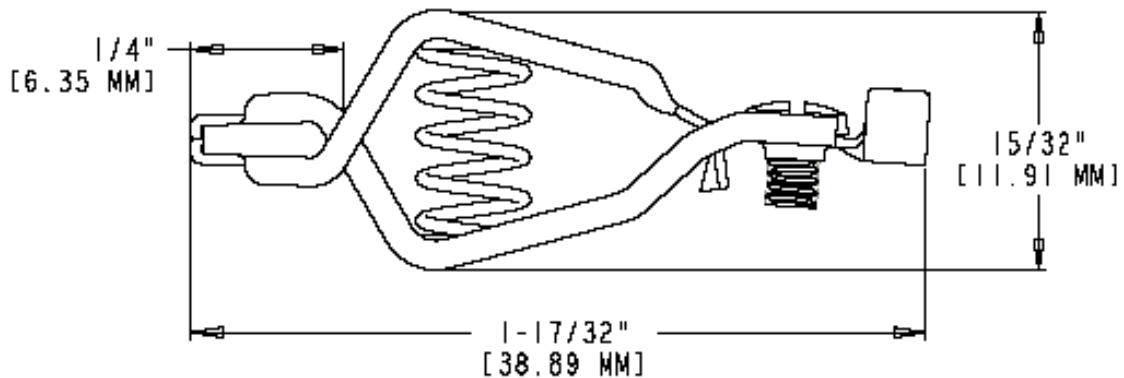

**Part Number:** BU-45/BU-45C  
**Description:** Pee-Wee Clip

3507

- Pee-Wee Clip
- Screw or crimp connection
- Jaw opens 0.31" (7.9 mm) max
- Material: zinc-plated steel (BU-45) or solid copper (BU-45C)
- Length: 1.53" (38.89 mm)
- Federal Spec: CID AA59466-006 (BU-45C)
- Rating: 5 Amps (BU-45) or 10 Amps (BU-45C)
- RoHS Compliant