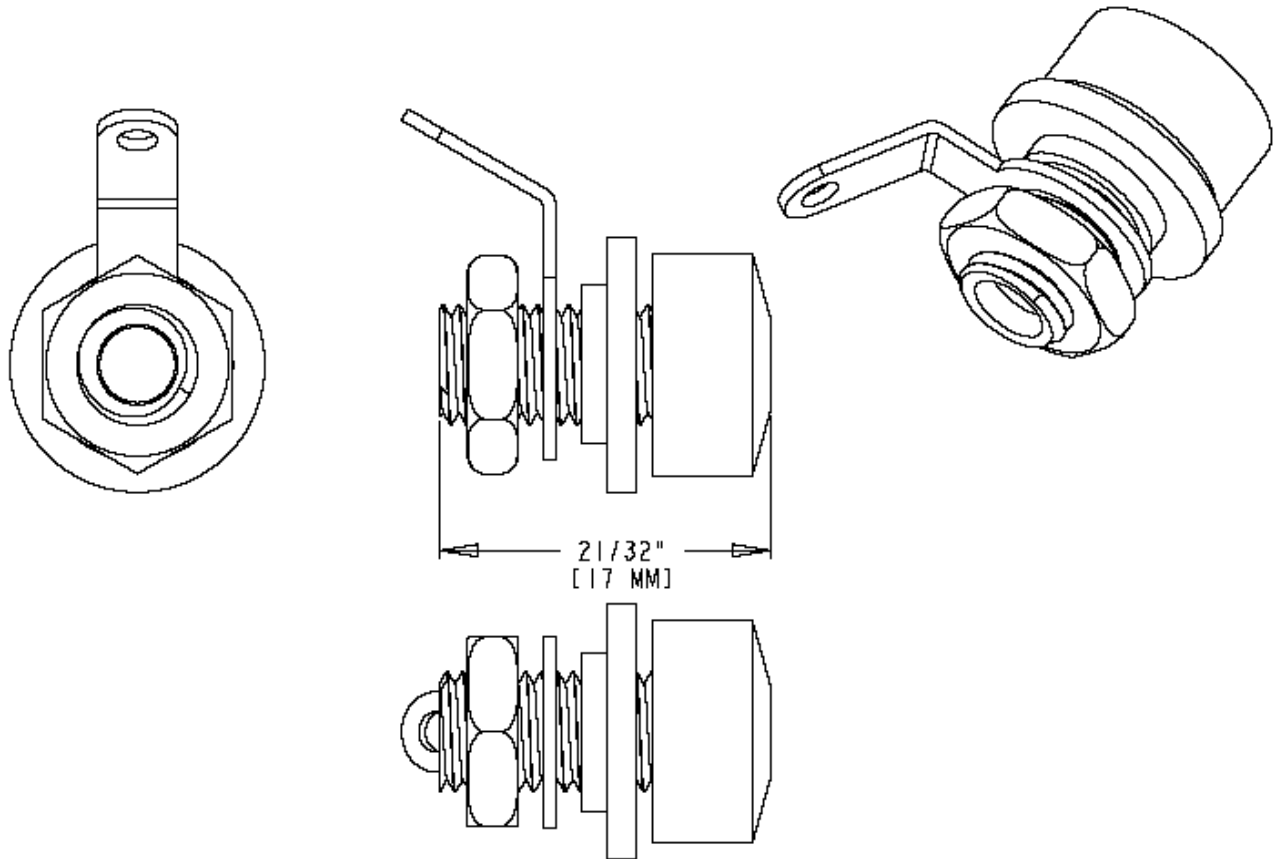

**Part Number:** BU-00233-\*

**Description:**

2907

**BU-00233-\***

**Insulated Banana Jack**

- Insulated Banana Jack
- Material: Banana Jack: nickel-plated brass body; Insulator: nylon
- Length: 0.66"(17mm)
- \*Std. Colors: -0 Black -2 Red
- Rating: 15 Amps