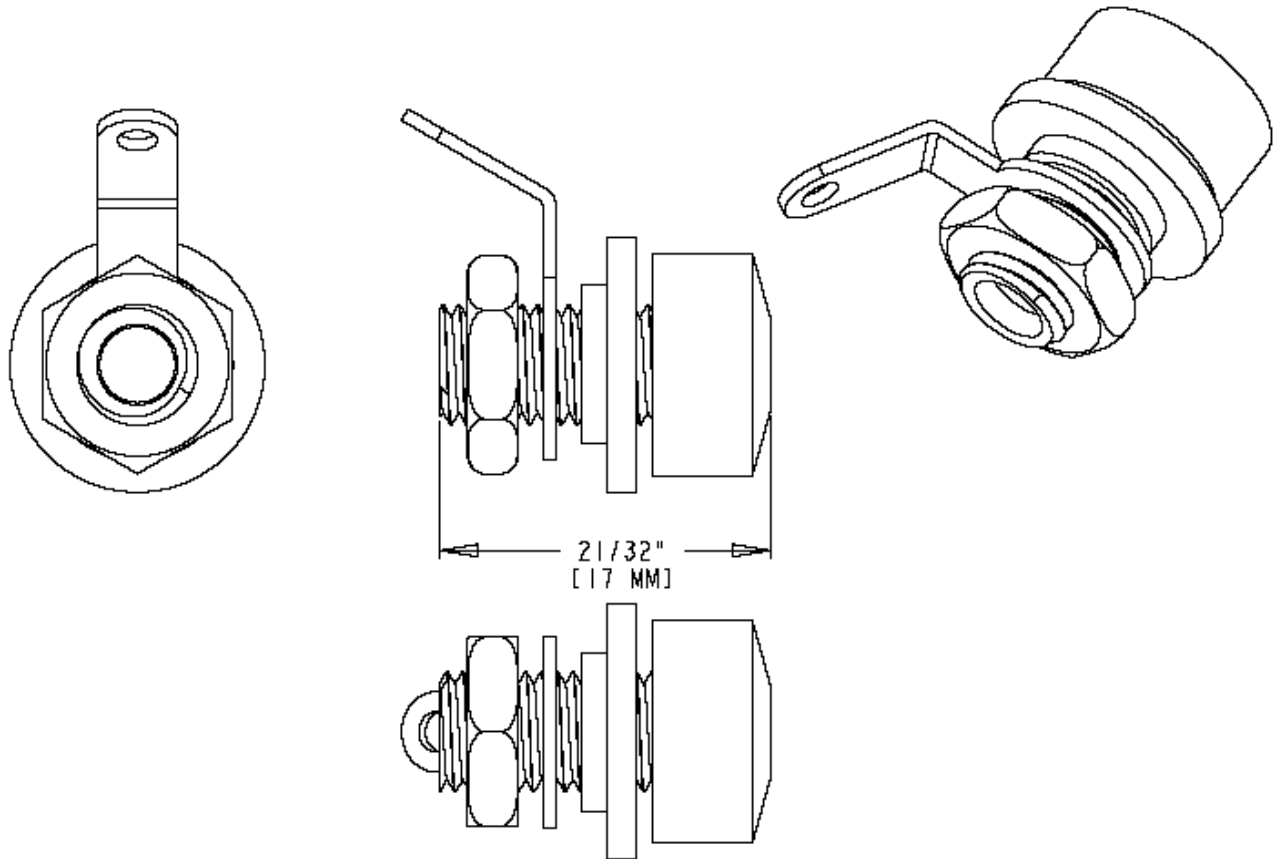

Part Number:

BU-00233-*

Description:

Insulated Banana Jack

2907

- Insulated Banana Jack
- Material: Banana Jack: nickel-plated brass body; Insulator: nylon
- Length: 0.66"(17mm)
- *Std. Colors: -0 Black -2 Red
- Rating: 15 Amps